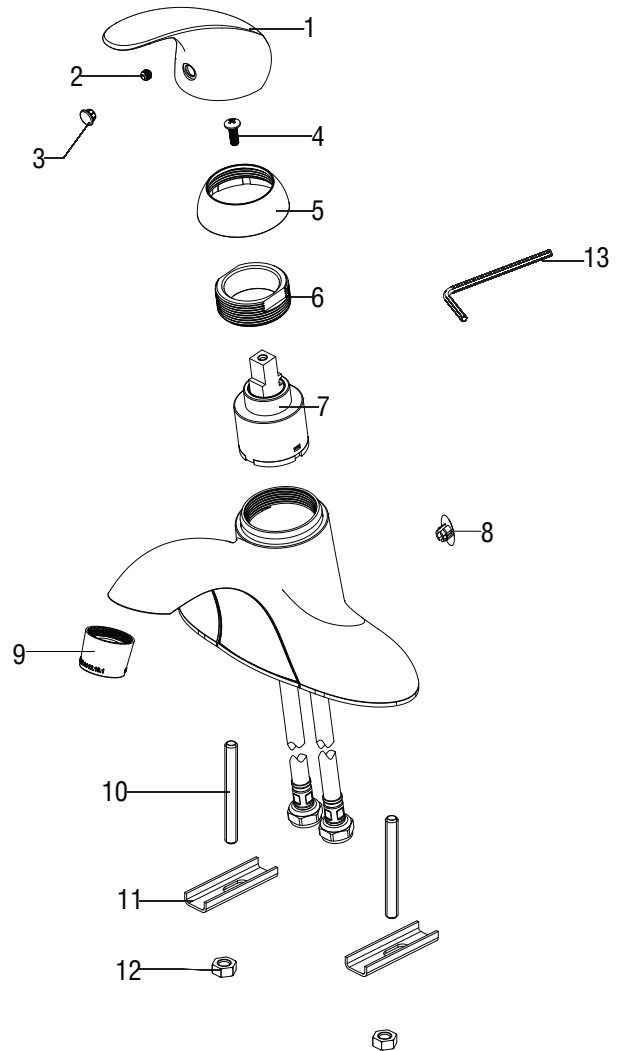

Parts Breakdown Single Handle Lavatory Faucet

PFWSCM1M104

PFWSCM1M104

Model Numbers

PFWSCM1M104 Chrome
PFWSCM1M104BN Brushed Nickel

* Specify Finish

No.	Item	Part Number
1	Handle	RP13536*
2	Set Screw	RP50002
3	Index	RP80606*
4	Screw	RP50015
5	Cap	RP80109*
6	Bonnet	RP70336
7	Cartridge	PF3357061
8	Cap	RP10045*
9	Aerator	RP30190*
10	Bolt	RP50040
11	Washer	RP64083
12	Nut	RP56110
13	2.5mm Hex Allen Wrench	RP70221