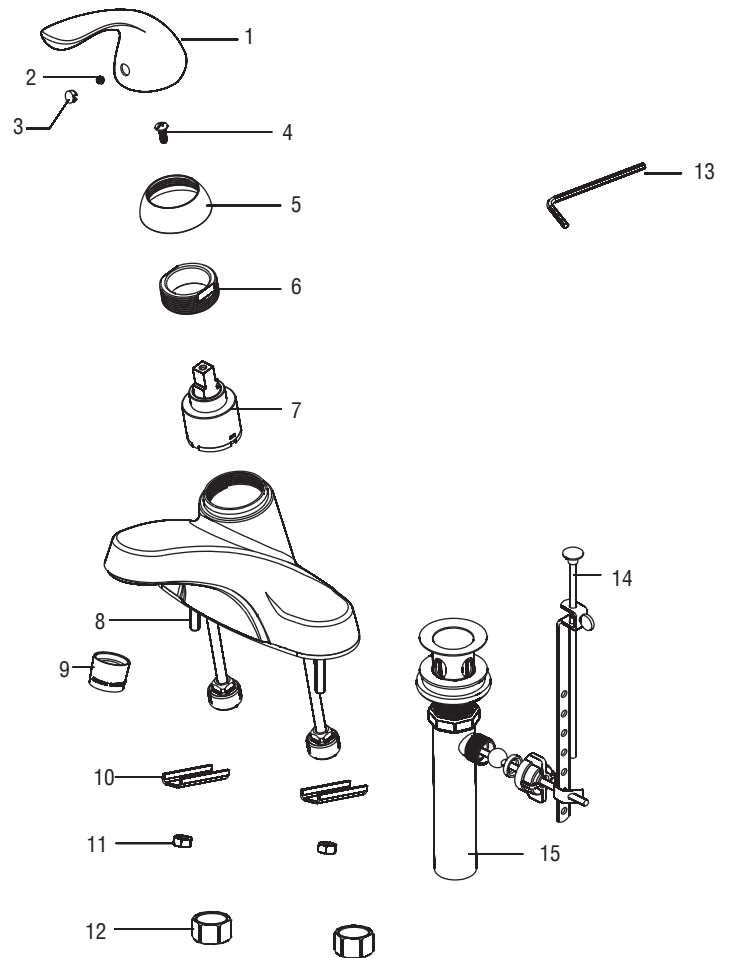

Parts Breakdown Single Handle Lavatory Faucet

PFWSCM1M103

PFWSCM1M103

Model Numbers

PFWSCM1M103 chrome

* Specify Finish

| No. | Item | Part Number |
|-----|-------------------------------|-------------|
| 1 | Handle | RP13060* |
| 2 | Set Screw | RP50002 |
| 3 | Index | RP10006 |
| 4 | Screw | RP50015 |
| 5 | Cap | RP80109* |
| 6 | Bonnet | RP70336 |
| 7 | Cartridge | PF3357061 |
| 8 | Bolt | RP50071 |
| 9 | Aerator | RP30190* |
| 10 | Washer | RP64083 |
| 11 | Nut | RP56033 |
| 12 | Coupling Nut | RP56002 |
| 13 | 2.5mm Hex Allen Wrench | RP70221 |
| 14 | Lift rod & Lift rod knob | RP40006* |
| 15 | Pop-up Assembly Less Lift Rod | RP40145* |

Warranty and Codes

This product comes complete with installation, operating, care and maintenance instructions. This PROFLO faucet carries a limited lifetime warranty when installed in residential applications. The warranty is five years in commercial applications. This product meets ANSI: A112.18.1M.