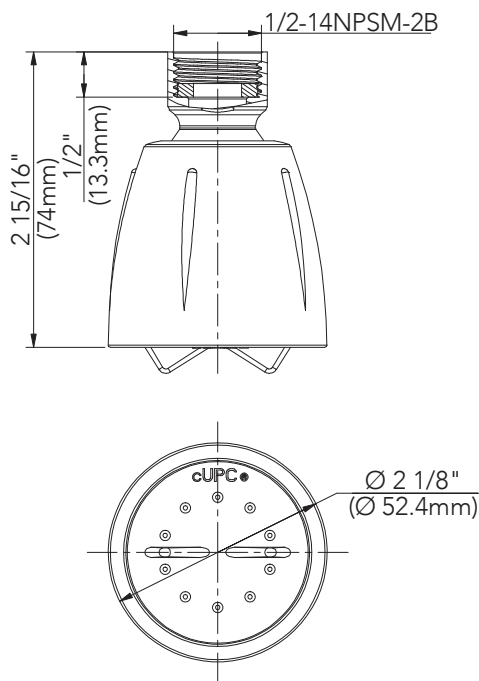

PFSH78 7347205

1 Setting Fixed Showerhead

Product Features

- 2" white face
- White housing
- Plastic ball joint
- Max. flow rate: 1.75 GPM at 80 psi

Model Numbers

PFSH78 7347205 White finish

Product Specifications

* All measurements are nominal. Please verify before actual installation.