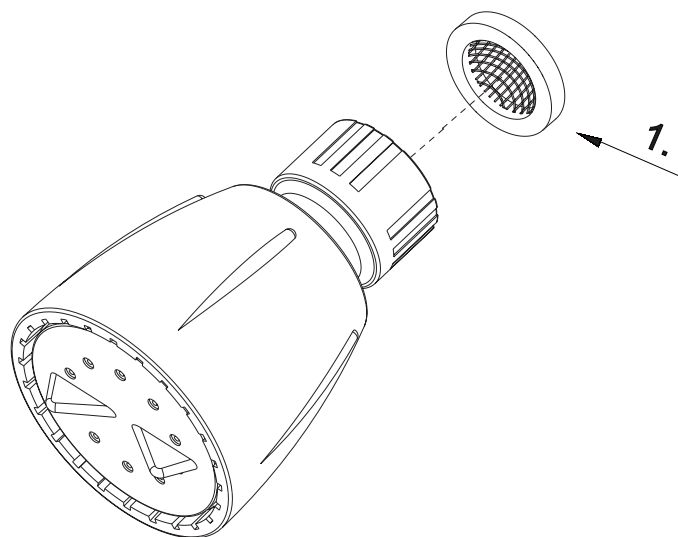

Parts Breakdown

1 SETTING FIXED SHOWERHEAD

PFSH78 7347205

Model Numbers

PFSH78 7347205 White finish

No.	Part Name	Part NO.
1	Screen Washer	A022028

Warranty and Codes

This product comes complete with installation, operating, care and maintenance instructions. This PROFLO faucet carries a limited lifetime warranty when installed in residential applications. The warranty is five years in commercial applications.