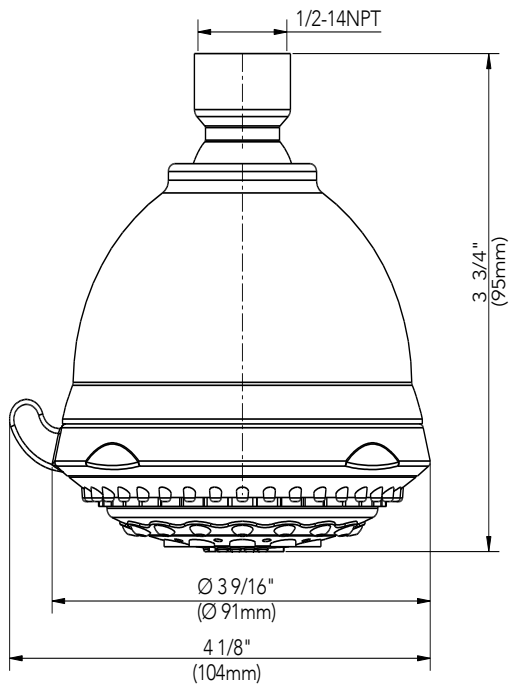

PFSH71

8 Setting Fixed Showerhead

Product Features

- 3.6" face
- Brass ball joint
- Max. flow rate: 2.5 GPM at 80 psi

Model Numbers

PFSH71 Polished chrome finish

Product Specifications

Warranty and Codes

* All measurements are nominal. Please verify before actual installation.