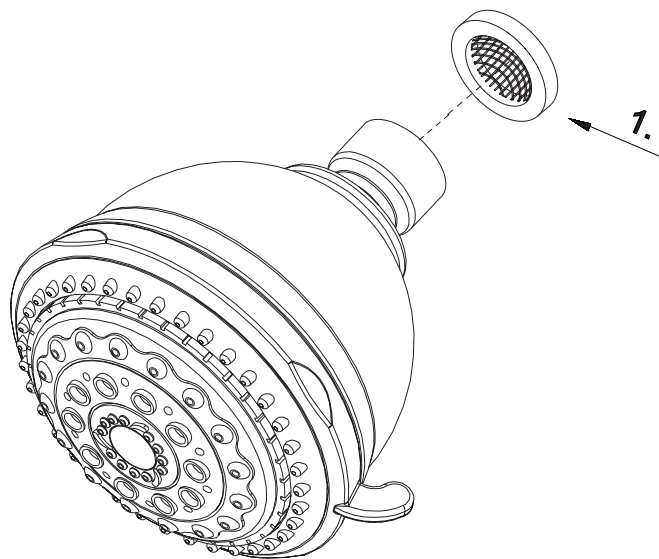

Parts Breakdown

8 SETTING FIXED SHOWERHEAD

PFSH71

Model Numbers

PFSH71 Polished chrome finish

No.	Part Name	Part NO.
1	Screen Washer	A022028

Warranty and Codes

This product comes complete with installation, operating, care and maintenance instructions. This PROFLO faucet carries a limited lifetime warranty when installed in residential applications. The warranty is five years in commercial applications. This product meets ANSI: A112.18.1M.