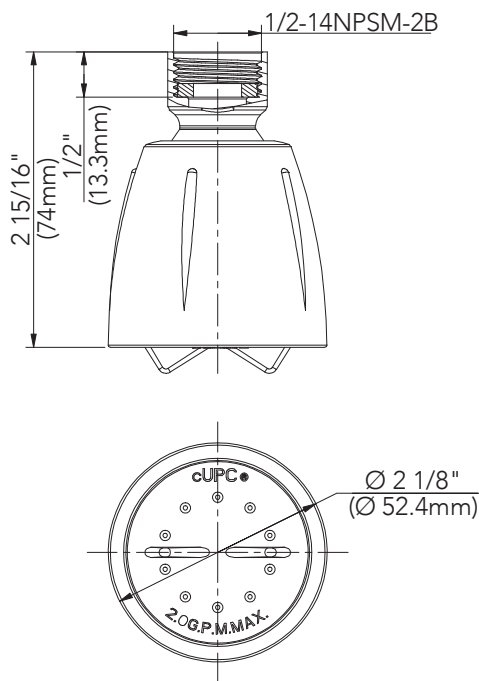

Product Specifications

Warranty and Codes

This product comes complete with installation, operating, care and maintenance instructions. This PROFLO faucet carries a limited lifetime warranty when installed in residential applications.

The warranty is five years in commercial applications.

* All measurements are nominal. Please verify before actual installation.