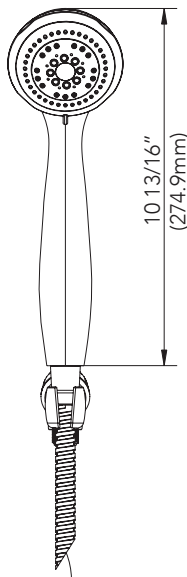

**PFHS65 (7347201)**  
**5 setting handheld showerhead**

**Product Features**

- 5-Function
- 3-1/2" Face Diameter
- 72" Mylar Hose And Bracket
- Max. flow rate: 2.5 gpm (9.5 L/min) at 80 psi

**Model Numbers**

PFHS65 White

**PFHS65**

**Product Specifications**

**Warranty and Codes**

This product comes complete with installation, operating, care and maintenance instructions. This PROFLO faucet carries a limited lifetime warranty when installed in residential applications. The warranty is five years in commercial applications.