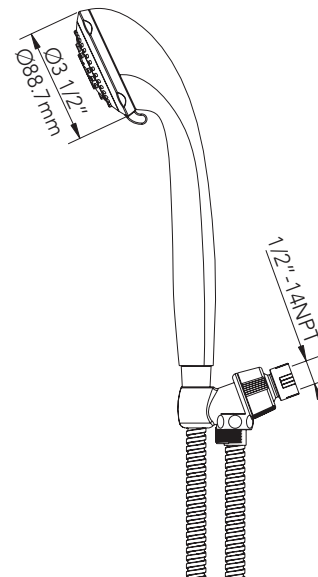

**PFHS65 (7347201)**  
**5 setting handheld showerhead**

**Product Features**

- 5-Function
- 3-1/2" Face Diameter
- 72" Mylar Hose And Bracket
- Max. flow rate: 2.5 gpm (9.5 L/min) at 80 psi

**Model Numbers**

PFHS65 White

**PFHS65**

**Product Specifications**

**Warranty and Codes**

This product comes complete with installation, operating, care and maintenance instructions. This PROFLO faucet carries a limited lifetime warranty when installed in residential applications. The warranty is five years in commercial applications.