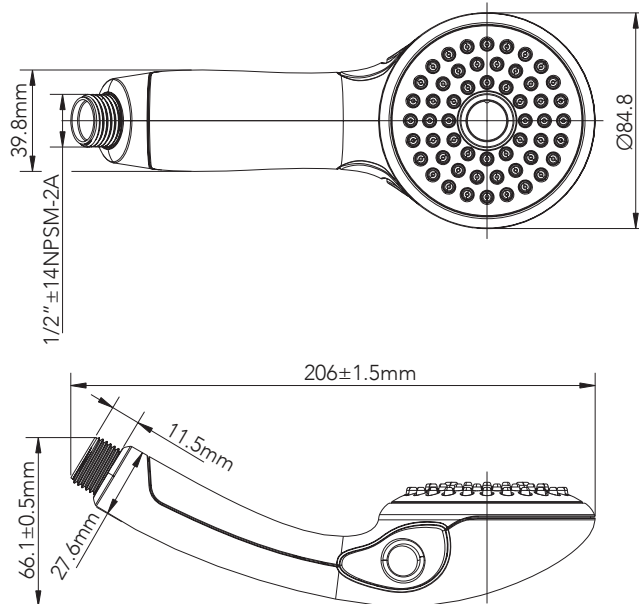

PFHS60 (7347207) 2 Function Massage Showerhead

Product Features

- 2-Function
- 3-1/2" Face Diameter
- Pause Control
- Max. flow rate: 2.0 gpm (7.6 L/min) at 80 psi

PFHS60

Model Numbers

PFHS60 White

Product Specifications

Warranty and Codes

This product comes complete with installation, operating, care and maintenance instructions. This PROFLO faucet carries a limited lifetime warranty when installed in residential applications. The warranty is five years in commercial applications.