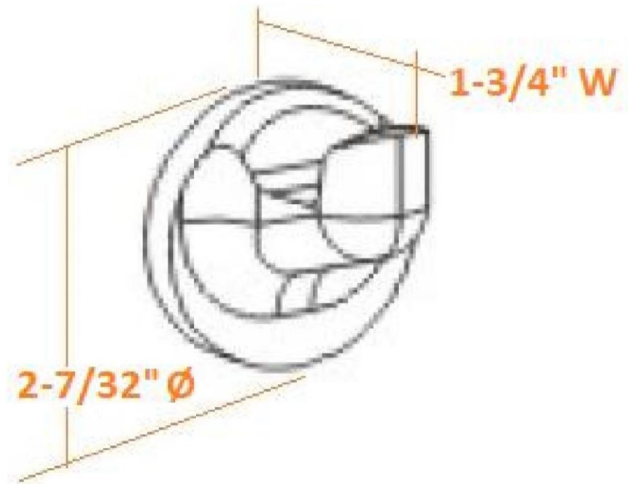

PF01RHBN

BATH ACCESSORIES

Gerald Robe Hook

Brushed Nickel

SPECIFICATIONS

MATERIAL CONSTRUCTION:	Zinc
PVD FINISH:	No
ASSEMBLY REQUIRED:	Yes
TOOLS NEEDED FOR INSTALLATION:	Screwdriver
ASSEMBLED DIMENSIONS:	1.77" H x 2.13" L x 2.13" D
ASSEMBLED WEIGHT:	0.305 lbs.
MIN. LENGTH:	N/A
MAX LENGTH:	N/A
SCREWS INCLUDED:	Yes
DRYWALL ANCHORS INCLUDED:	Yes
CENTER TO CENTER:	N/A