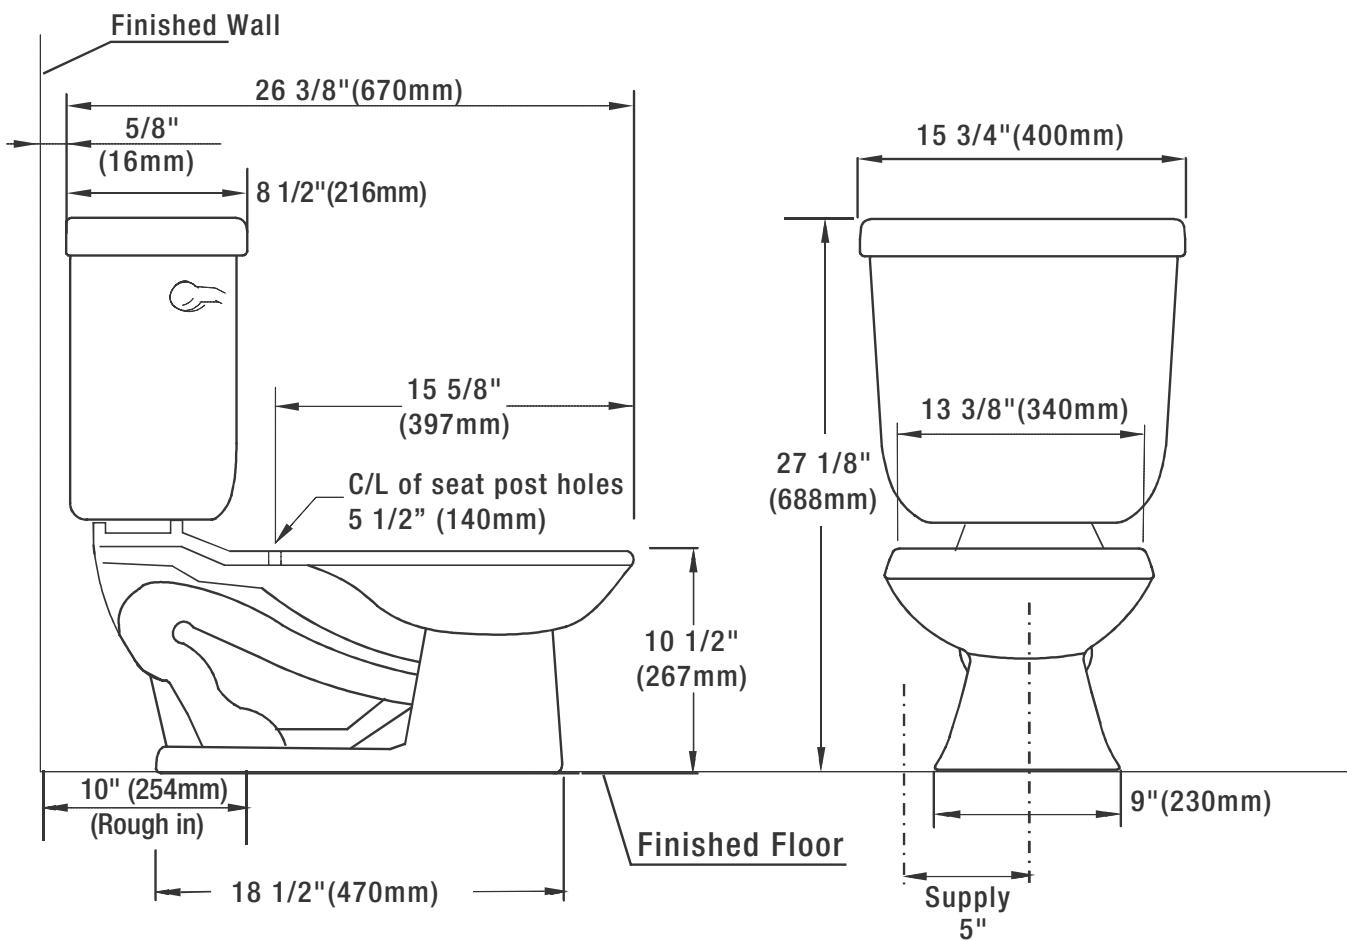

PF1704BBHEWH / PF1712BBHEWH

**High-Efficiency
Two-piece "Elementary" Toilet**

Product Features

- Two-piece vitreous china
- 10-1/2" high bowl
- 10" Rough-In
- 3" Flush Valve
- 1.28 gpf (4.8Lpf) HET, High Efficiency Toilet
- Direct Feed Jet
- Water Sense Certified
- Uses 20% less water than standard low consumption toilets
- Siphon Jet Technology
- Close Coupled tank with cover
- Quick connect, 2 bolt installation
- Anti-Siphon Fill Valve
- Fully Glazed 1-7/8" Trapway
- 7-1/2" x 6" Water Surface Area
- Standard Chrome, side mount trip lever
- Seat NOT included

Technical Information

Fixture:	
Configuration	two-piece toilet
Water per flush	1.28gpf/4.8Lpf
Spud size	N/A
Trapway	1-7/8" fully glazed
Water area	1-1/2" x 6"
Seat post hole centers	5-1/2"

Codes and Standards

Specified Model

Model	Model Description	Color Finishes
PF1704BBHEWH	RF Bowl only, 10-1/2" high	○ White (WH)
PF1712BBHEWH	Tank only 10" RI for PF1704BBHEWH	○ White (WH)
PF1712BBLHEWH	Tank only with locking lid for PF1704BBHEWH	○ White (WH)
PF1712BBRHEWH	Tank with RH (right hand) tank lever for PF1704BBHEWH	○ White (WH)

PF1704BBHEWH / PF1712BBHEWH

High-Efficiency Two-piece Two-piece "Elementary" Toilet

Product Specification:

The combination toilet shall be made of vitreous china. Toilet shall be 1.28gpf/4.8Lpf. Toilet shall have 2" (5.1 cm) glazed trapway. Toilet shall be less seat and supply.