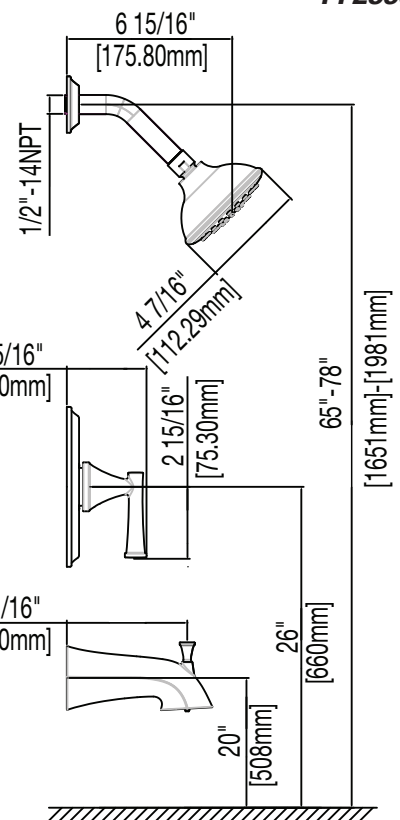

PF2830

PROFLO

Single Handle Tub and Shower Trim

Product Features

- Flow rate: 2.0 gpm
- Metal lever handle
- Showerhead with easy clean rubber nozzles
- Brass shower arm & flange
- Extension Kit Available -ACF3001EXT
- Slip fit diverter tub spout
- Meets ANSI:A112.18.1M
- cUPC/IAPMO Listed

Model Numbers

- PF2830CP** chrome
PF2830BN brushed nickel
PF2830ORB oil rubbed bronze

To be used with PF3001 Pressure balanced series

ACCUFIT

PROFLO showering accessories available

Product Specifications

PF2830CP