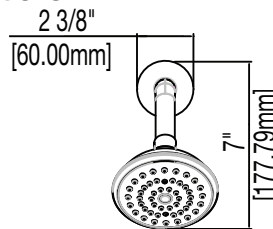

PF2830

PROFLO

Single Handle Tub and Shower Trim

Product Features

- Flow rate: 2.0 gpm
- Metal lever handle
- Showerhead with easy clean rubber nozzles
- Brass shower arm & flange
- Extension Kit Available -ACF3001EXT
- Slip fit diverter tub spout
- Meets ANSI:A112.18.1M
- cUPC/IAPMO Listed

Model Numbers

- PF2830CP** chrome
PF2830BN brushed nickel
PF2830ORB oil rubbed bronze

To be used with PF3001 Pressure balanced series

ACCUFIT

PROFLO showering accessories available

Product Specifications

PF2830CP