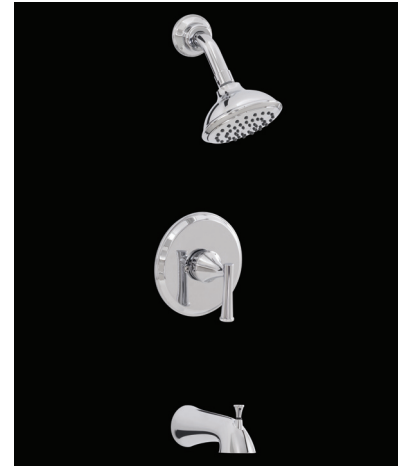

PF2830

PROFLO

Single Handle Tub and Shower Trim

Product Features

- Flow rate: 2.0 gpm
- Metal lever handle
- Showerhead with easy clean rubber nozzles
- Brass shower arm & flange
- Extension Kit Available -ACF3001EXT
- Slip fit diverter tub spout
- Meets ANSI:A112.18.1M
- cUPC/IAPMO Listed

Model Numbers

- PF2830CP** chrome
PF2830BN brushed nickel
PF2830ORB oil rubbed bronze

To be used with PF3001 Pressure balanced series

ACCUFIT

PROFLO showering accessories available

Product Specifications

PF2830CP