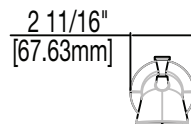

PF2830

PROFLO

Single Handle Tub and Shower Trim

Product Features

- Flow rate: 2.0 gpm
- Metal lever handle
- Showerhead with easy clean rubber nozzles
- Brass shower arm & flange
- Extension Kit Available -ACF3001EXT
- Slip fit diverter tub spout
- Meets ANSI:A112.18.1M
- cUPC/IAPMO Listed

Model Numbers

1. **PF2830CP** chrome
   PF2830BN brushed nickel
   PF2830ORB oil rubbed bronze

To be used with PF3001 Pressure balanced series

ACCUFIT

PROFLO showering accessories available

Product Specifications

PF2830CP

Warranty and Codes

This product comes complete with installation, operating, care and maintenance instructions. This PROFLO faucet carries a limited lifetime warranty when installed in residential applications. The warranty is five years in commercial applications. This product meets ANSI: A112.18.1M.