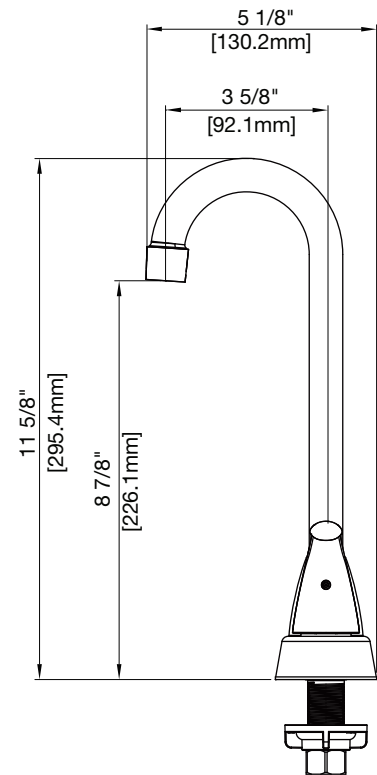

Available Parts

PF3207027H Hot cartridge

PF3207027C Cold cartridge

Warranty and Codes

This product comes complete with installation, operating, care and maintenance instructions. This PROFLO faucet carries a limited lifetime warranty when installed in residential applications. The warranty is five years in commercial applications. This product meets ANSI: A112.18.1M. *Compliant with lead content requirements of California AB 1953.

Distributed Exclusively by Ferguson and Wolseley Canada