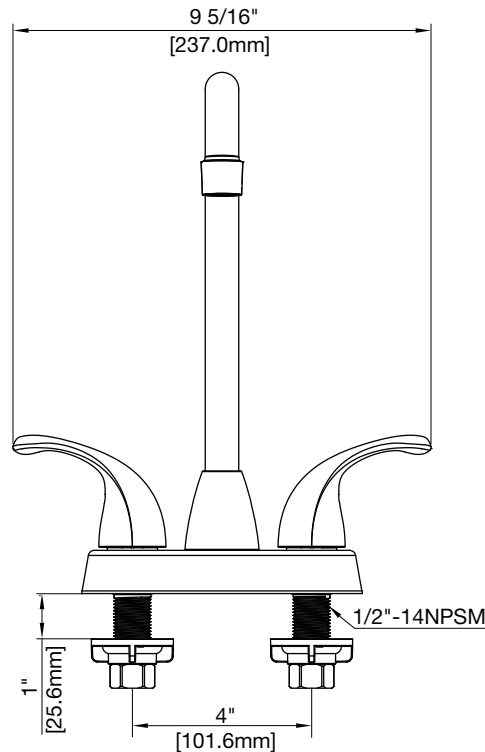

Available Parts

PF3207027H Hot cartridge

PF3207027C Cold cartridge

Warranty and Codes

This product comes complete with installation, operating, care and maintenance instructions. This PROFLO faucet carries a limited lifetime warranty when installed in residential applications. The warranty is five years in commercial applications. This product meets ANSI: A112.18.1M. *Compliant with lead content requirements of California AB 1953.

Distributed Exclusively by Ferguson and Wolseley Canada