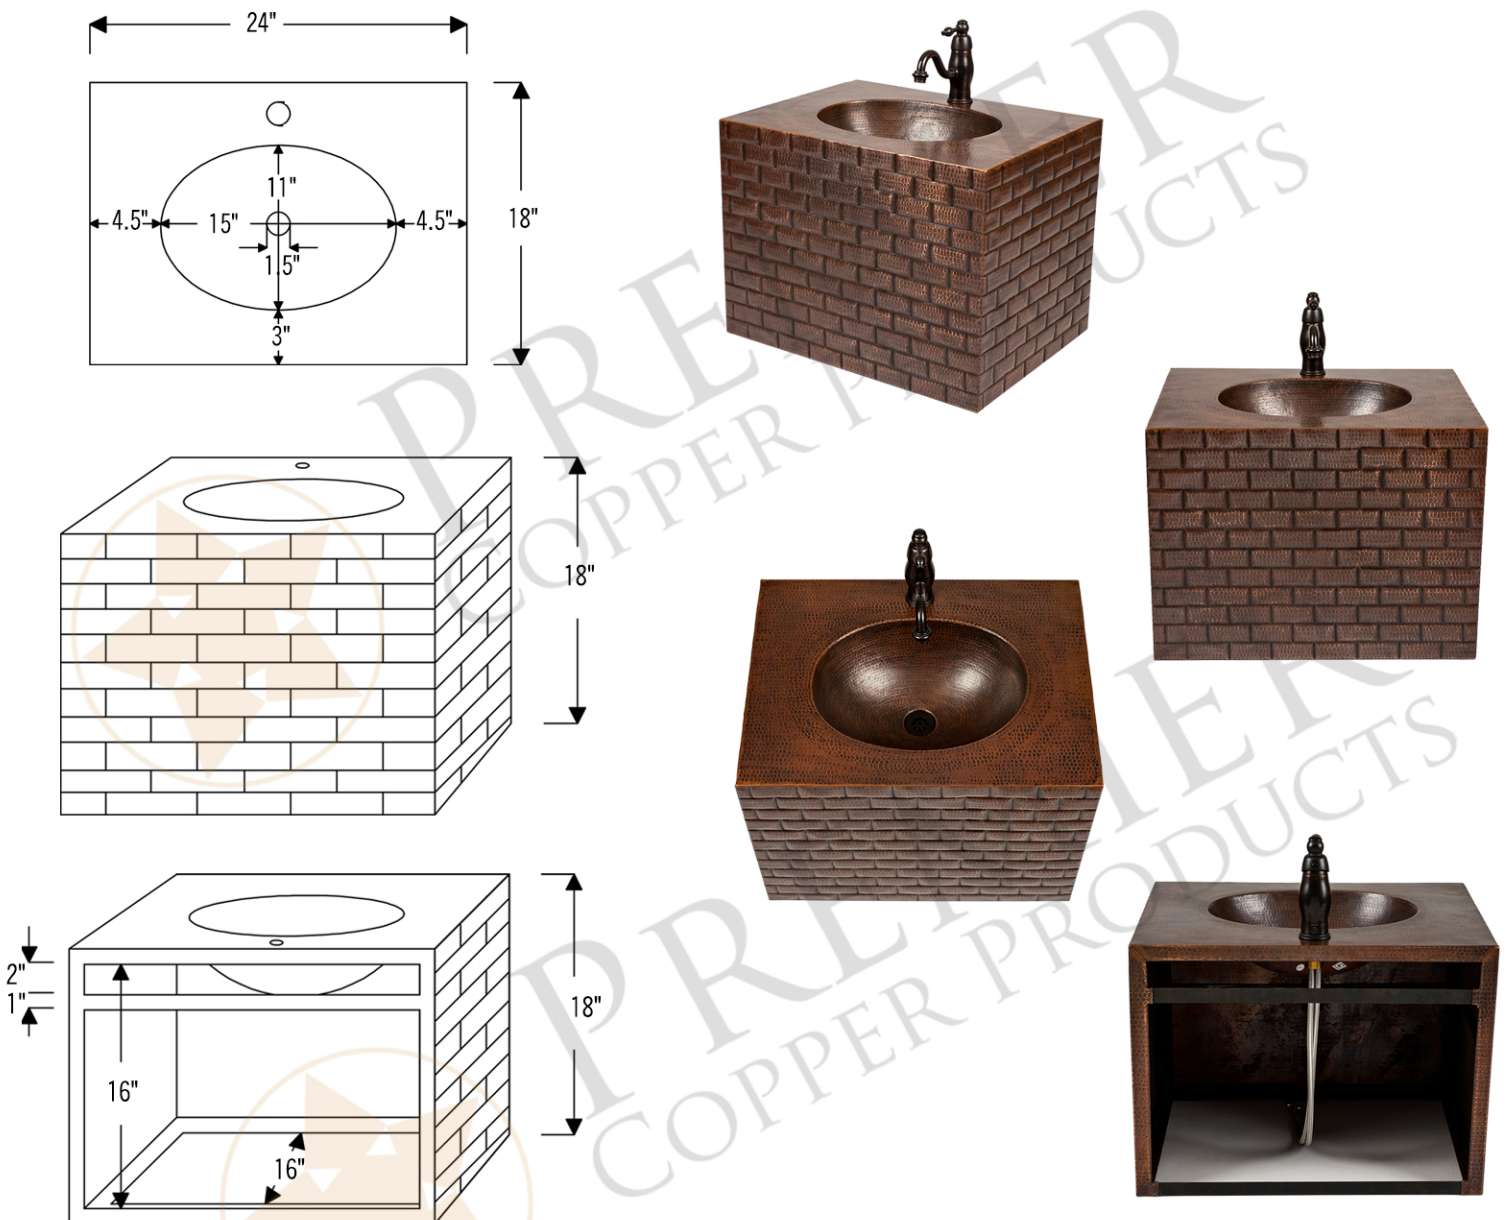

PACKAGE INCLUDES THE FOLLOWING ITEMS:

- 24" Hand Hammered Copper Wall Mount Vanity with Tuscan Design
- Single Handle Bathroom Faucet / ORB Finish (Model# B-SH02ORB)
- Non-Overflow Teardrop Grid Drain / ORB Finish (Model# D-207ORB)
- Copper Sink Wax (Model# W900-WAX)
- Installation Silicone / ORB Finish (Model# C900-ORB)

* ORB: Oil Rubbed Bronze

DUE TO THE HAND CRAFTED NATURE OF THIS SINK, SMALL VARIANCES IN COLOR AND SIZE MAY OCCUR.

DO NOT MAKE ANY INSTALLATION CUTS UNTIL YOU RECEIVE YOUR ITEM(S).