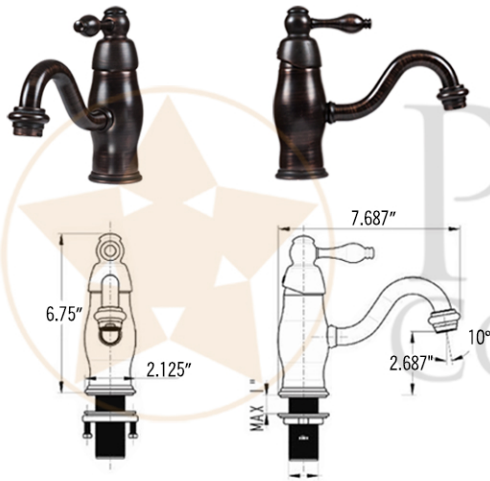

PACKAGE INCLUDES THE FOLLOWING ITEMS:

- * 24" Hand Hammered Copper Wall Mount Vanity with Tuscan Design
- * Single Handle Bathroom Faucet / ORB Finish (Model# B-SH02ORB)
- * Non-Overflow Teardrop Grid Drain / ORB Finish (Model# D-207ORB)
- * Copper Sink Wax (Model# W900-WAX)
- * Installation Silicone / ORB Finish (Model# C900-ORB)

- * 24" Hand Hammered Copper Wall Mount Vanity with Tuscan Design
- * Single Handle Bathroom Faucet / ORB Finish (Model# B-SH02ORB)
- * Non-Overflow Teardrop Grid Drain / ORB Finish (Model# D-207ORB)
- * Copper Sink Wax (Model# W900-WAX)
- * Installation Silicone / ORB Finish (Model# C900-ORB)

* ORB: Oil Rubbed Bronze

FAUCET DETAILS (Model# B-SH02ORB)

- * Solid Brass Single Handle Bathroom Faucet
- * Overall Height: 6.75" / Spout Reach: 6.75"
- * Valve Type: Drip Free Ceramic Disc
- * ASME A112.18.1/CSA B125.1, NSF/ANSI 61, California Lead Plumbing Law, ADA Compliant

DRAIN DETAILS (Model# D-207ORB)

- * 1.5" Non-Overflow Grid Bathroom Sink Drain
- * Upper Flange Dimension: 2.25"
- * Material: Solid Brass

SILICONE DETAILS (Model# C900-ORB)

- * Neutral Cure Installation Silicone
- * Size: 4.7 OZ
- * Matches a Variety of Different Styled Sinks and Drains