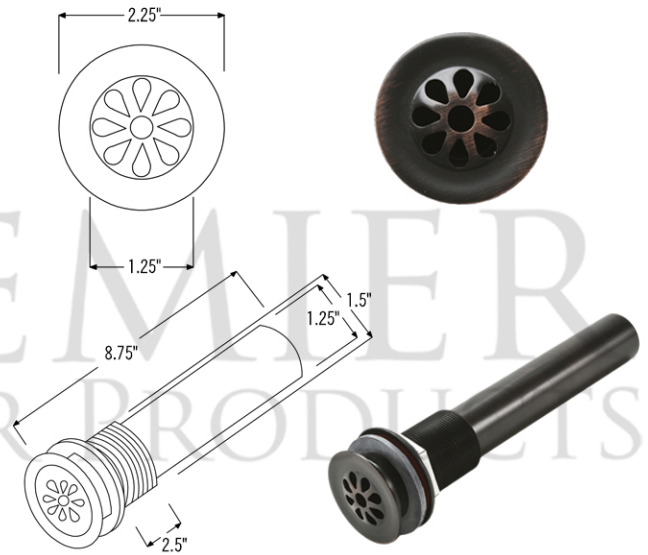

PACKAGE INCLUDES THE FOLLOWING ITEMS:

- * 24" Hand Hammered Copper Wall Mount Vanity with Tuscan Design
- * Single Handle Bathroom Faucet / ORB Finish (Model# B-SH02ORB)
- * Non-Overflow Teardrop Grid Drain / ORB Finish (Model# D-207ORB)
- * Copper Sink Wax (Model# W900-WAX)
- * Installation Silicone / ORB Finish (Model# C900-ORB)

- * 24" Hand Hammered Copper Wall Mount Vanity with Tuscan Design
- * Single Handle Bathroom Faucet / ORB Finish (Model# B-SH02ORB)
- * Non-Overflow Teardrop Grid Drain / ORB Finish (Model# D-207ORB)
- * Copper Sink Wax (Model# W900-WAX)
- * Installation Silicone / ORB Finish (Model# C900-ORB)

* ORB: Oil Rubbed Bronze

FAUCET DETAILS (Model# B-SH02ORB)

- * Solid Brass Single Handle Bathroom Faucet
- * Overall Height: 6.75" / Spout Reach: 6.75"
- * Valve Type: Drip Free Ceramic Disc
- * ASME A112.18.1/CSA B125.1, NSF/ANSI 61, California Lead Plumbing Law, ADA Compliant

DRAIN DETAILS (Model# D-207ORB)

- * 1.5" Non-Overflow Grid Bathroom Sink Drain
- * Upper Flange Dimension: 2.25"
- * Material: Solid Brass

SILICONE DETAILS (Model# C900-ORB)

- * Neutral Cure Installation Silicone
- * Size: 4.7 OZ
- * Matches a Variety of Different Styled Sinks and Drains