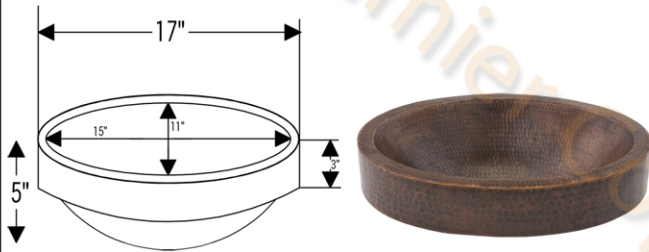

MODEL NUMBER: WBV_SF02C

DESCRIPTION: Wine Barrel Vanity Package

PACKAGE INCLUDES THE FOLLOWING ITEMS:

- * Wine Barrel Vanity / Cabernet Finish
- * 17" Oval Skirted Vessel Copper Sink / ORB Finish (Model# VO17SKDB)
- * Vessel Filler Faucet / ORB Finish (Model# B-VF01ORB)
- * Non-overflow Teardrop Grid Drain / ORB Finish (Model# D-207ORB)
- * Copper Sink Wax (Model# W900-ORB)

- * Wine Barrel Vanity / Cabernet Finish
- * 17" Oval Skirted Vessel Copper Sink / ORB Finish (Model# V017SKDB)
- * Vessel Filler Faucet / ORB Finish (Model# B-VF01ORB)
- * Non-overflow Teardrop Grid Drain / ORB Finish (Model# D-207ORB)
- * Copper Sink Wax (Model# W900-ORB)

* ORB: Oil Rubbed Bronze

COPPER SINK DETAILS (Model# V017SKDB)

- * 17" Oval Skirted Vessel Hammered Copper Sink
- * Outer Dimensions: 17" x 13" x 5"
- * Inner Dimensions: 15" x 11" x 3" skirt
- * Half Recessed 2" / Half Above Counter 3"
- * Drain Opening Size: 1.5"
- * IAPMO / cUPC Listed

FAUCET DETAILS (Model# B-VF01ORB)

- * Solid Brass Vessel Filler Bathroom Faucet
- * Spout Height: 9.44" / Spout Reach: 5.91"
- * Valve Type: Drip Free Ceramic Disc
- * Flow Rate: 2.2 GPM / Faucet Weight: 3.6 LBS
- * NSF/ANSI, cUPC, ADA, Low Lead Compliant (California AB-1953)