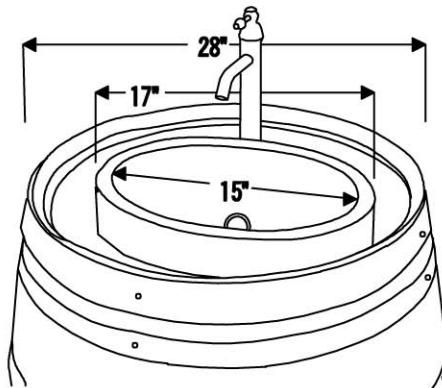

MODEL NUMBER: WBV_SF02C

DESCRIPTION: Wine Barrel Vanity Package

PACKAGE INCLUDES THE FOLLOWING ITEMS:

- * Wine Barrel Vanity / Cabernet Finish
- * 17" Oval Skirted Vessel Copper Sink / ORB Finish (Model# VO17SKDB)
- * Vessel Filler Faucet / ORB Finish (Model# B-VF01ORB)
- * Non-overflow Teardrop Grid Drain / ORB Finish (Model# D-207ORB)
- * Copper Sink Wax (Model# W900-ORB)

** ORB: Oil Rubbed Bronze*

FRONT VIEW

BACK VIEW

P-Trap outlet should be 13" to 21" from the ground

FRONT DOORS

MODEL NUMBER: WBV_SF02C

DESCRIPTION: Wine Barrel Vanity Package

PACKAGE INCLUDES THE FOLLOWING ITEMS:

* ORB: Oil Rubbed Bronze

COPPER SINK DETAILS (Model# V017SKDB)

- * 17" Oval Skirted Vessel Hammered Copper Sink
- * Outer Dimensions: 17" x 13" x 5"
- * Inner Dimensions: 15" x 11" x 3" skirt
- * Half Recessed 2" / Half Above Counter 3"
- * Drain Opening Size: 1.5"
- * IAPMO / cUPC Listed

FAUCET DETAILS (Model# B-VF01ORB)

- * Solid Brass Vessel Filler Bathroom Faucet
- * Spout Height: 9.44" / Spout Reach: 5.91"
- * Valve Type: Drip Free Ceramic Disc
- * Flow Rate: 2.2 GPM / Faucet Weight: 3.6 LBS
- * NSF/ANSI, cUPC, ADA, Low Lead Compliant (California AB-1953)