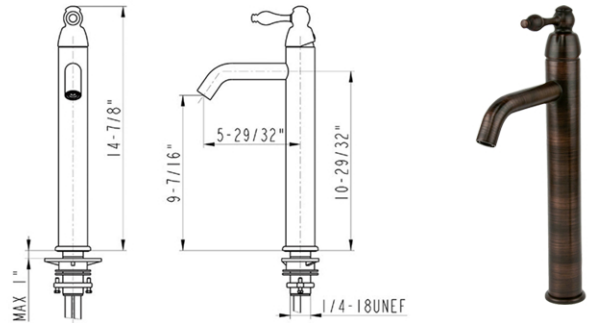

MODEL NUMBER: WBV_SF02C

DESCRIPTION: Wine Barrel Vanity Package

PACKAGE INCLUDES THE FOLLOWING ITEMS:

- * Wine Barrel Vanity / Cabernet Finish
- * 17" Oval Skirted Vessel Copper Sink / ORB Finish (Model# VO17SKDB)
- * Vessel Filler Faucet / ORB Finish (Model# B-VF01ORB)
- * Non-overflow Teardrop Grid Drain / ORB Finish (Model# D-207ORB)
- * Copper Sink Wax (Model# W900-ORB)

* ORB: Oil Rubbed Bronze

COPPER SINK DETAILS (Model# V017SKDB)

- * 17" Oval Skirted Vessel Hammered Copper Sink
- * Outer Dimensions: 17" x 13" x 5"
- * Inner Dimensions: 15" x 11" x 3" skirt
- * Half Recessed 2" / Half Above Counter 3"
- * Drain Opening Size: 1.5"
- * IAPMO / cUPC Listed

FAUCET DETAILS (Model# B-VF01ORB)

- * Solid Brass Vessel Filler Bathroom Faucet
- * Spout Height: 9.44" / Spout Reach: 5.91"
- * Valve Type: Drip Free Ceramic Disc
- * Flow Rate: 2.2 GPM / Faucet Weight: 3.6 LBS
- * NSF/ANSI, cUPC, ADA, Low Lead Compliant (California AB-1953)

DRAIN DETAILS (Model# D-207ORB)

- * 1.5" Non-Overflow Grid Bathroom Sink Drain
- * Design: Teardrop Grid
- * Upper Flange Dimension: 2.125"
- * Material: Solid Brass

COPPER SINK WAX DETAILS (Model# W900-ORB)