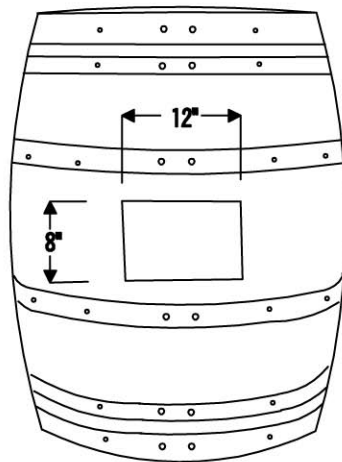

MODEL NUMBER: WBV_SF02C

DESCRIPTION: Wine Barrel Vanity Package

PACKAGE INCLUDES THE FOLLOWING ITEMS:

- * Wine Barrel Vanity / Cabernet Finish
- * 17" Oval Skirted Vessel Copper Sink / ORB Finish (Model# VO17SKDB)
- * Vessel Filler Faucet / ORB Finish (Model# B-VF01ORB)
- * Non-overflow Teardrop Grid Drain / ORB Finish (Model# D-207ORB)
- * Copper Sink Wax (Model# W900-ORB)

** ORB: Oil Rubbed Bronze*

FRONT VIEW

BACK VIEW

P-Trap outlet should be 13" to 21" from the ground

FRONT DOORS

MODEL NUMBER: WBV_SF02C

DESCRIPTION: Wine Barrel Vanity Package

PACKAGE INCLUDES THE FOLLOWING ITEMS:

* ORB: Oil Rubbed Bronze

COPPER SINK DETAILS (Model# V017SKDB)

- * 17" Oval Skirted Vessel Hammered Copper Sink
- * Outer Dimensions: 17" x 13" x 5"
- * Inner Dimensions: 15" x 11" x 3" skirt
- * Half Recessed 2" / Half Above Counter 3"
- * Drain Opening Size: 1.5"
- * IAPMO / cUPC Listed

FAUCET DETAILS (Model# B-VF01ORB)

- * Solid Brass Vessel Filler Bathroom Faucet
- * Spout Height: 9.44" / Spout Reach: 5.91"
- * Valve Type: Drip Free Ceramic Disc
- * Flow Rate: 2.2 GPM / Faucet Weight: 3.6 LBS
- * NSF/ANSI, cUPC, ADA, Low Lead Compliant (California AB-1953)