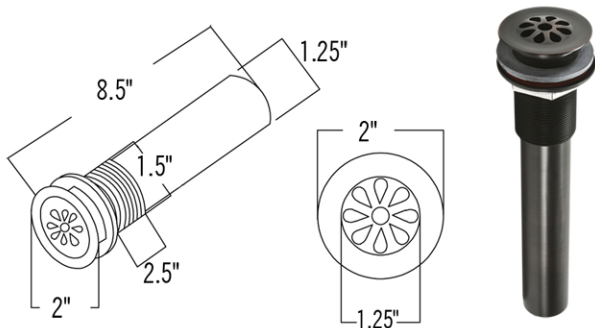

DRAIN DETAILS (Model# D-207ORB)

- 1.5" Non-Overflow Grid Bathroom Sink Drain
- Design: Teardrop Grid
- Upper Flange Dimension: 2.125"
- Material: Solid Brass