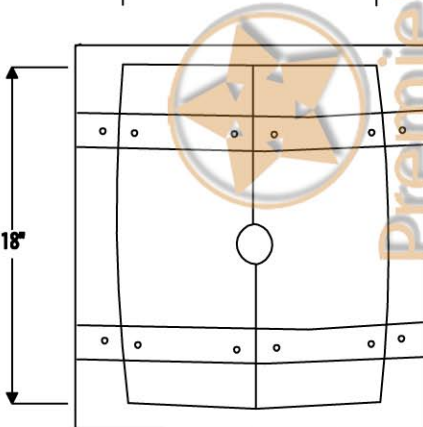

MODEL NUMBER: WBV_SF02C

DESCRIPTION: Wine Barrel Vanity Package

PACKAGE INCLUDES THE FOLLOWING ITEMS:

- * Wine Barrel Vanity / Cabernet Finish
- * 17" Oval Skirted Vessel Copper Sink / ORB Finish (Model# VO17SKDB)
- * Vessel Filler Faucet / ORB Finish (Model# B-VF01ORB)
- * Non-overflow Teardrop Grid Drain / ORB Finish (Model# D-207ORB)
- * Copper Sink Wax (Model# W900-ORB)

** ORB: Oil Rubbed Bronze*

FRONT VIEW

BACK VIEW

P-Trap outlet should be 13" to 21" from the ground

FRONT DOORS

MODEL NUMBER: WBV_SF02C

DESCRIPTION: Wine Barrel Vanity Package

PACKAGE INCLUDES THE FOLLOWING ITEMS:

* ORB: Oil Rubbed Bronze

COPPER SINK DETAILS (Model# V017SKDB)

- * 17" Oval Skirted Vessel Hammered Copper Sink
- * Outer Dimensions: 17" x 13" x 5"
- * Inner Dimensions: 15" x 11" x 3" skirt
- * Half Recessed 2" / Half Above Counter 3"
- * Drain Opening Size: 1.5"
- * IAPMO / cUPC Listed

FAUCET DETAILS (Model# B-VF01ORB)

- * Solid Brass Vessel Filler Bathroom Faucet
- * Spout Height: 9.44" / Spout Reach: 5.91"
- * Valve Type: Drip Free Ceramic Disc
- * Flow Rate: 2.2 GPM / Faucet Weight: 3.6 LBS
- * NSF/ANSI, cUPC, ADA, Low Lead Compliant (California AB-1953)