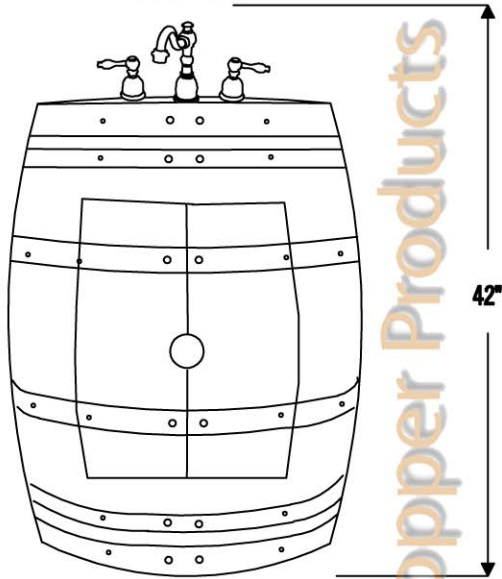

## MODEL NUMBER: WBV\_SF01C

**DESCRIPTION:** Wine Barrel Vanity Package

**PACKAGE INCLUDES THE FOLLOWING ITEMS:**

- \* Wine Barrel Vanity / Cabernet Finish
- \* Surface Mount 17" Oval Copper Sink / ORB Finish (Model# L017RDB)
- \* Widespread Faucet / ORB Finish (Model# B-WS01ORB)
- \* Non-overflow Teardrop Grid Drain / ORB Finish (Model# D-207ORB)
- \* Copper Sink Wax (Model# W900-ORB)

*\* ORB: Oil Rubbed Bronze*

FRONT VIEW

BACK VIEW

P-Trap outlet should be 13" to 21" from the ground

FRONT DOORS

**DESCRIPTION:** Wine Barrel Vanity Package

**PACKAGE INCLUDES THE FOLLOWING ITEMS:**

- \* Wine Barrel Vanity / Cabernet Finish
- \* Surface Mount 17" Oval Copper Sink / ORB Finish (Model# L017RDB)
- \* Widespread Faucet / ORB Finish (Model# B-WS01ORB)
- \* Non-overflow Teardrop Grid Drain / ORB Finish (Model# D-207ORB)
- \* Copper Sink Wax (Model# W900-ORB)

\* ORB: Oil Rubbed Bronze

**COPPER SINK DETAILS (Model# L017RDB)**

- \* 17" Oval Self Rimming Hammered Copper Sink
- \* Outer Dimensions: 17" x 13" x 5"
- \* Inner Dimensions: 15" x 11" x 5"
- \* Rim: Rolled
- \* Drain Opening Size: 1.5"
- \* IAPMO / cUPC Listed

**FAUCET DETAILS (Model# B-WS01ORB)**

- \* Solid Brass Widespread Bathroom Faucet
- \* Spout Height: 5.75" / Spout Reach: 6.75"
- \* Valve Type: Drip Free Ceramic Disc
- \* Flow Rate: 2.2 GPM / Faucet Weight: 5.8 LBS
- \* NSF/ANSI, cUPC, ADA, Low Lead Compliant (California AB-1953)