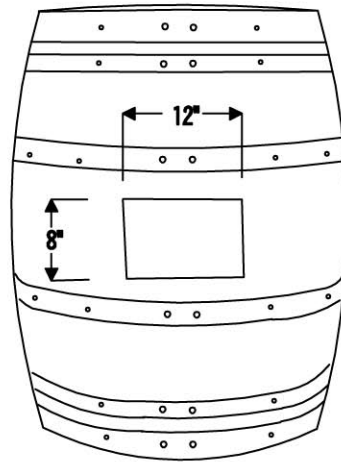

## MODEL NUMBER: WBV\_SF01C

**DESCRIPTION:** Wine Barrel Vanity Package

**PACKAGE INCLUDES THE FOLLOWING ITEMS:**

- \* Wine Barrel Vanity / Cabernet Finish
- \* Surface Mount 17" Oval Copper Sink / ORB Finish (Model# L017RDB)
- \* Widespread Faucet / ORB Finish (Model# B-WS01ORB)
- \* Non-overflow Teardrop Grid Drain / ORB Finish (Model# D-207ORB)
- \* Copper Sink Wax (Model# W900-ORB)

*\* ORB: Oil Rubbed Bronze*

FRONT VIEW

BACK VIEW

P-Trap outlet should be 13" to 21" from the ground

FRONT DOORS

**DESCRIPTION:** Wine Barrel Vanity Package

**PACKAGE INCLUDES THE FOLLOWING ITEMS:**

- \* Wine Barrel Vanity / Cabernet Finish
- \* Surface Mount 17" Oval Copper Sink / ORB Finish (Model# L017RDB)
- \* Widespread Faucet / ORB Finish (Model# B-WS01ORB)
- \* Non-overflow Teardrop Grid Drain / ORB Finish (Model# D-207ORB)
- \* Copper Sink Wax (Model# W900-ORB)

\* ORB: Oil Rubbed Bronze

**COPPER SINK DETAILS (Model# L017RDB)**

- \* 17" Oval Self Rimming Hammered Copper Sink
- \* Outer Dimensions: 17" x 13" x 5"
- \* Inner Dimensions: 15" x 11" x 5"
- \* Rim: Rolled
- \* Drain Opening Size: 1.5"
- \* IAPMO / cUPC Listed

**FAUCET DETAILS (Model# B-WS01ORB)**

- \* Solid Brass Widespread Bathroom Faucet
- \* Spout Height: 5.75" / Spout Reach: 6.75"
- \* Valve Type: Drip Free Ceramic Disc
- \* Flow Rate: 2.2 GPM / Faucet Weight: 5.8 LBS
- \* NSF/ANSI, cUPC, ADA, Low Lead Compliant (California AB-1953)