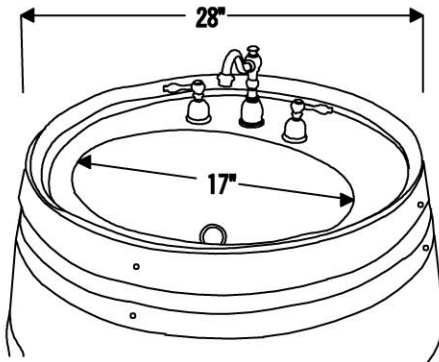

## MODEL NUMBER: WBV\_SF01C

**DESCRIPTION:** Wine Barrel Vanity Package

**PACKAGE INCLUDES THE FOLLOWING ITEMS:**

- \* Wine Barrel Vanity / Cabernet Finish
- \* Surface Mount 17" Oval Copper Sink / ORB Finish (Model# L017RDB)
- \* Widespread Faucet / ORB Finish (Model# B-WS01ORB)
- \* Non-overflow Teardrop Grid Drain / ORB Finish (Model# D-207ORB)
- \* Copper Sink Wax (Model# W900-ORB)

*\* ORB: Oil Rubbed Bronze*

FRONT VIEW

BACK VIEW

P-Trap outlet should be 13" to 21" from the ground

FRONT DOORS

**DESCRIPTION:** Wine Barrel Vanity Package

**PACKAGE INCLUDES THE FOLLOWING ITEMS:**

- \* Wine Barrel Vanity / Cabernet Finish
- \* Surface Mount 17" Oval Copper Sink / ORB Finish (Model# L017RDB)
- \* Widespread Faucet / ORB Finish (Model# B-WS01ORB)
- \* Non-overflow Teardrop Grid Drain / ORB Finish (Model# D-207ORB)
- \* Copper Sink Wax (Model# W900-ORB)

\* ORB: Oil Rubbed Bronze

**COPPER SINK DETAILS (Model# L017RDB)**

- \* 17" Oval Self Rimming Hammered Copper Sink
- \* Outer Dimensions: 17" x 13" x 5"
- \* Inner Dimensions: 15" x 11" x 5"
- \* Rim: Rolled
- \* Drain Opening Size: 1.5"
- \* IAPMO / cUPC Listed

**FAUCET DETAILS (Model# B-WS01ORB)**

- \* Solid Brass Widespread Bathroom Faucet
- \* Spout Height: 5.75" / Spout Reach: 6.75"
- \* Valve Type: Drip Free Ceramic Disc
- \* Flow Rate: 2.2 GPM / Faucet Weight: 5.8 LBS
- \* NSF/ANSI, cUPC, ADA, Low Lead Compliant (California AB-1953)