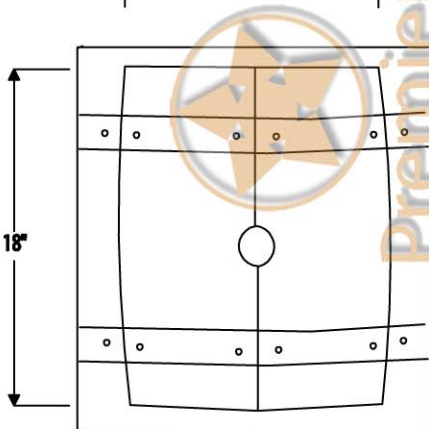

## MODEL NUMBER: WBV\_SF01C

**DESCRIPTION:** Wine Barrel Vanity Package

**PACKAGE INCLUDES THE FOLLOWING ITEMS:**

- \* Wine Barrel Vanity / Cabernet Finish
- \* Surface Mount 17" Oval Copper Sink / ORB Finish (Model# L017RDB)
- \* Widespread Faucet / ORB Finish (Model# B-WS01ORB)
- \* Non-overflow Teardrop Grid Drain / ORB Finish (Model# D-207ORB)
- \* Copper Sink Wax (Model# W900-ORB)

*\* ORB: Oil Rubbed Bronze*

FRONT VIEW

BACK VIEW

P-Trap outlet should be 13" to 21" from the ground

FRONT DOORS

**DESCRIPTION:** Wine Barrel Vanity Package

**PACKAGE INCLUDES THE FOLLOWING ITEMS:**

- \* Wine Barrel Vanity / Cabernet Finish
- \* Surface Mount 17" Oval Copper Sink / ORB Finish (Model# L017RDB)
- \* Widespread Faucet / ORB Finish (Model# B-WS01ORB)
- \* Non-overflow Teardrop Grid Drain / ORB Finish (Model# D-207ORB)
- \* Copper Sink Wax (Model# W900-ORB)

\* ORB: Oil Rubbed Bronze

**COPPER SINK DETAILS (Model# L017RDB)**

- \* 17" Oval Self Rimming Hammered Copper Sink
- \* Outer Dimensions: 17" x 13" x 5"
- \* Inner Dimensions: 15" x 11" x 5"
- \* Rim: Rolled
- \* Drain Opening Size: 1.5"
- \* IAPMO / cUPC Listed

**FAUCET DETAILS (Model# B-WS01ORB)**

- \* Solid Brass Widespread Bathroom Faucet
- \* Spout Height: 5.75" / Spout Reach: 6.75"
- \* Valve Type: Drip Free Ceramic Disc
- \* Flow Rate: 2.2 GPM / Faucet Weight: 5.8 LBS
- \* NSF/ANSI, cUPC, ADA, Low Lead Compliant (California AB-1953)