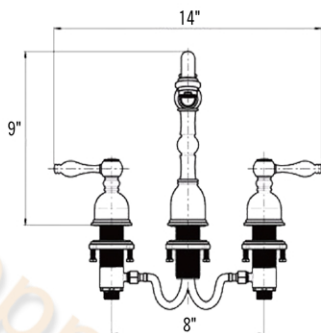

*\* ORB: Oil Rubbed Bronze*

FRONT VIEW

BACK VIEW

P-Trap outlet should be 13" to 21" from the ground

FRONT DOORS

**DESCRIPTION:** Wine Barrel Vanity Package

**PACKAGE INCLUDES THE FOLLOWING ITEMS:**

- \* Wine Barrel Vanity / Cabernet Finish
- \* Surface Mount 17" Oval Copper Sink / ORB Finish (Model# L017RDB)
- \* Widespread Faucet / ORB Finish (Model# B-WS01ORB)
- \* Non-overflow Teardrop Grid Drain / ORB Finish (Model# D-207ORB)
- \* Copper Sink Wax (Model# W900-ORB)

\* ORB: Oil Rubbed Bronze

**COPPER SINK DETAILS (Model# L017RDB)**

- \* 17" Oval Self Rimming Hammered Copper Sink
- \* Outer Dimensions: 17" x 13" x 5"
- \* Inner Dimensions: 15" x 11" x 5"
- \* Rim: Rolled
- \* Drain Opening Size: 1.5"
- \* IAPMO / cUPC Listed

**FAUCET DETAILS (Model# B-WS01ORB)**

- \* Solid Brass Widespread Bathroom Faucet
- \* Spout Height: 5.75" / Spout Reach: 6.75"
- \* Valve Type: Drip Free Ceramic Disc
- \* Flow Rate: 2.2 GPM / Faucet Weight: 5.8 LBS
- \* NSF/ANSI, cUPC, ADA, Low Lead Compliant (California AB-1953)

**DRAIN DETAILS (Model# D-207ORB)**

- \* 1.5" Non-Overflow Grid Bathroom Sink Drain
- \* Design: Teardrop Grid
- \* Upper Flange Dimension: 2.125"
- \* Material: Solid Brass

**COPPER SINK WAX DETAILS (Model# W900-ORB)**