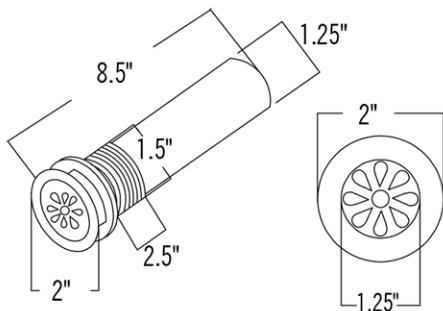

DRAIN DETAILS (Model# D-207ORB)

- 1.5" Non-Overflow Grid Bathroom Sink Drain
- Design: Teardrop Grid
- Upper Flange Dimension: 2.125"
- Material: Solid Brass