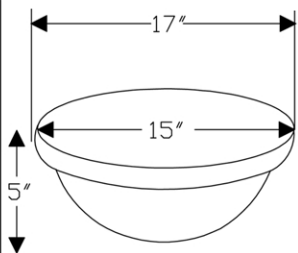

## MODEL NUMBER: WBV\_SF01C

**DESCRIPTION:** Wine Barrel Vanity Package

**PACKAGE INCLUDES THE FOLLOWING ITEMS:**

- \* Wine Barrel Vanity / Cabernet Finish
- \* Surface Mount 17" Oval Copper Sink / ORB Finish (Model# L017RDB)
- \* Widespread Faucet / ORB Finish (Model# B-WS01ORB)
- \* Non-overflow Teardrop Grid Drain / ORB Finish (Model# D-207ORB)
- \* Copper Sink Wax (Model# W900-ORB)

*\* ORB: Oil Rubbed Bronze*

FRONT VIEW

BACK VIEW

P-Trap outlet should be 13" to 21" from the ground

FRONT DOORS

**DESCRIPTION:** Wine Barrel Vanity Package

**PACKAGE INCLUDES THE FOLLOWING ITEMS:**

- \* Wine Barrel Vanity / Cabernet Finish
- \* Surface Mount 17" Oval Copper Sink / ORB Finish (Model# L017RDB)
- \* Widespread Faucet / ORB Finish (Model# B-WS01ORB)
- \* Non-overflow Teardrop Grid Drain / ORB Finish (Model# D-207ORB)
- \* Copper Sink Wax (Model# W900-ORB)

\* ORB: Oil Rubbed Bronze

**COPPER SINK DETAILS (Model# L017RDB)**

- \* 17" Oval Self Rimming Hammered Copper Sink
- \* Outer Dimensions: 17" x 13" x 5"
- \* Inner Dimensions: 15" x 11" x 5"
- \* Rim: Rolled
- \* Drain Opening Size: 1.5"
- \* IAPMO / cUPC Listed

**FAUCET DETAILS (Model# B-WS01ORB)**

- \* Solid Brass Widespread Bathroom Faucet
- \* Spout Height: 5.75" / Spout Reach: 6.75"
- \* Valve Type: Drip Free Ceramic Disc
- \* Flow Rate: 2.2 GPM / Faucet Weight: 5.8 LBS
- \* NSF/ANSI, cUPC, ADA, Low Lead Compliant (California AB-1953)