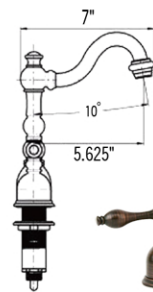

*\* ORB: Oil Rubbed Bronze*

FRONT VIEW

BACK VIEW

P-Trap outlet should be 13" to 21" from the ground

FRONT DOORS

**DESCRIPTION:** Wine Barrel Vanity Package

**PACKAGE INCLUDES THE FOLLOWING ITEMS:**

- \* Wine Barrel Vanity / Cabernet Finish
- \* Surface Mount 17" Oval Copper Sink / ORB Finish (Model# L017RDB)
- \* Widespread Faucet / ORB Finish (Model# B-WS01ORB)
- \* Non-overflow Teardrop Grid Drain / ORB Finish (Model# D-207ORB)
- \* Copper Sink Wax (Model# W900-ORB)

\* ORB: Oil Rubbed Bronze

**COPPER SINK DETAILS (Model# L017RDB)**

- \* 17" Oval Self Rimming Hammered Copper Sink
- \* Outer Dimensions: 17" x 13" x 5"
- \* Inner Dimensions: 15" x 11" x 5"
- \* Rim: Rolled
- \* Drain Opening Size: 1.5"
- \* IAPMO / cUPC Listed

**FAUCET DETAILS (Model# B-WS01ORB)**

- \* Solid Brass Widespread Bathroom Faucet
- \* Spout Height: 5.75" / Spout Reach: 6.75"
- \* Valve Type: Drip Free Ceramic Disc
- \* Flow Rate: 2.2 GPM / Faucet Weight: 5.8 LBS
- \* NSF/ANSI, cUPC, ADA, Low Lead Compliant (California AB-1953)

**DRAIN DETAILS (Model# D-207ORB)**

- \* 1.5" Non-Overflow Grid Bathroom Sink Drain
- \* Design: Teardrop Grid
- \* Upper Flange Dimension: 2.125"
- \* Material: Solid Brass

**COPPER SINK WAX DETAILS (Model# W900-ORB)**