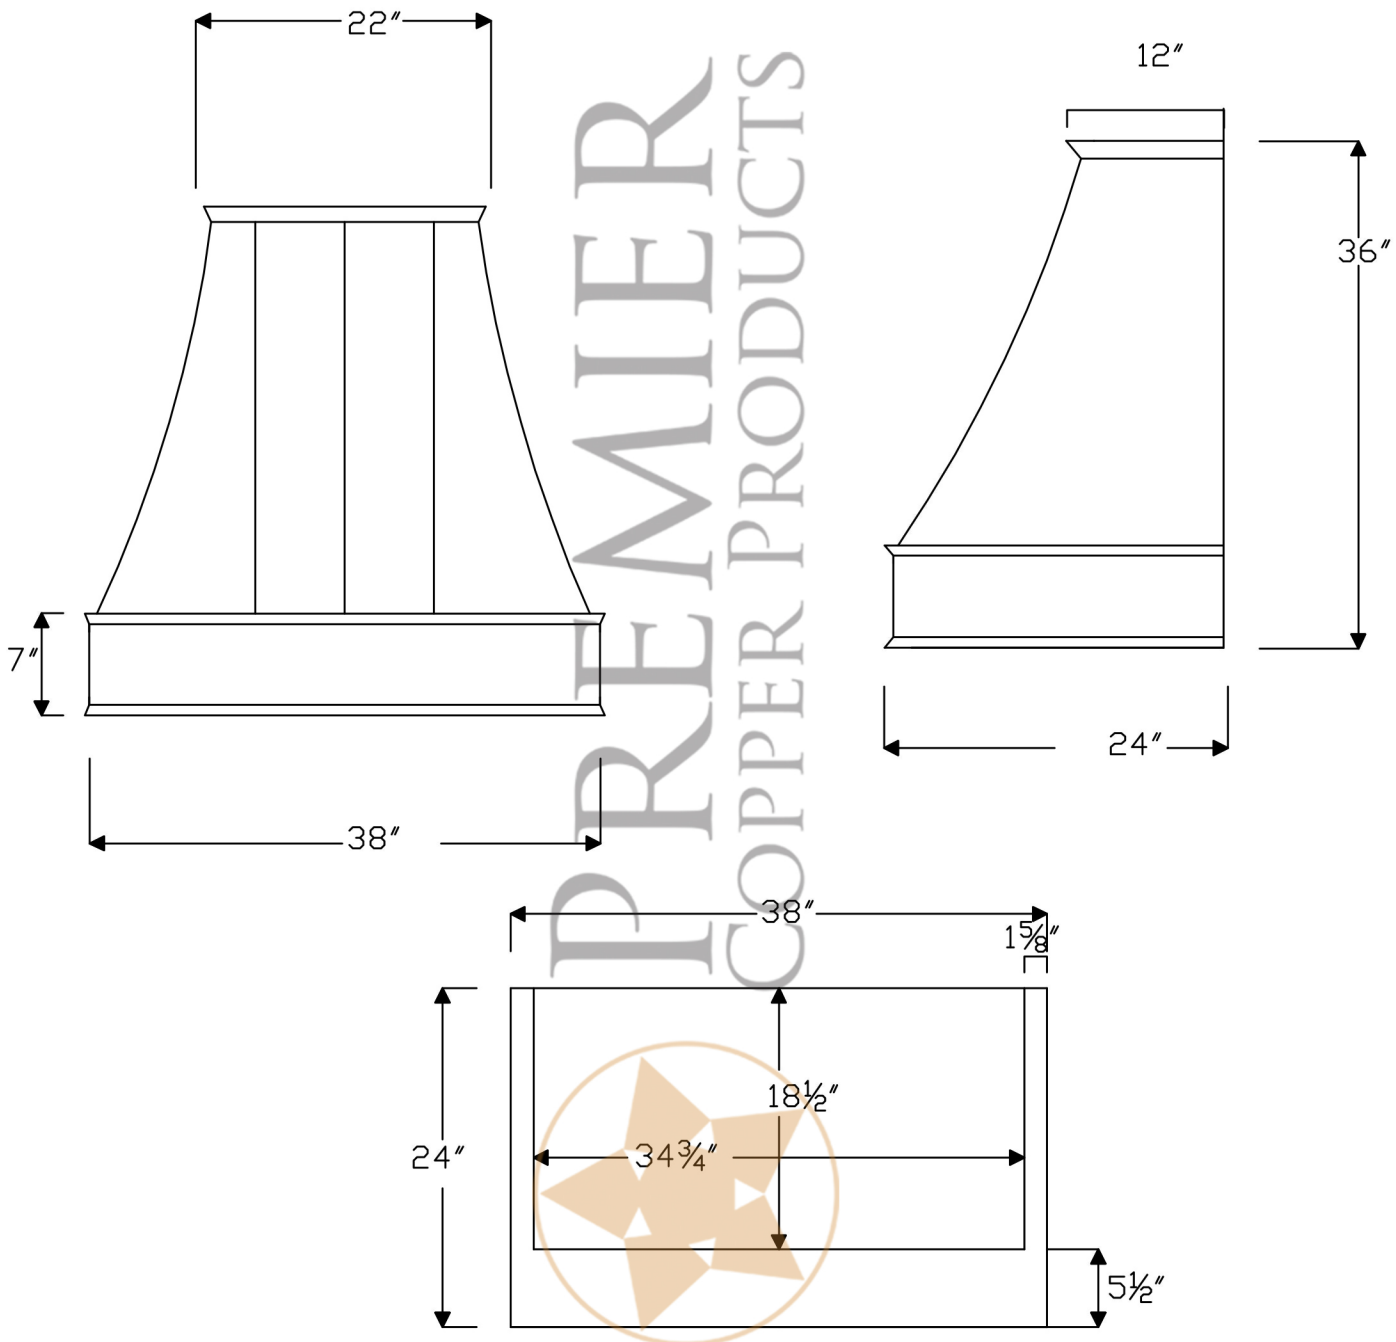

MODEL NUMBER: HV-EURO38-C2036BP-B

- Description: Hand Hammered Copper Wall-Mounted Euro Range Hood with 625 CFM Stainless Steel Insert.
- Outer Dimensions: 38" X 24" X 36"
- Top Dimensions: 22" X 12"
- Bottom Dimensions: 38" X 24"
- Skirt Height: 7"
- Finish: Oil Rubbed Bronze

* ORB: Oil Rubbed Bronze

THIS PRODUCT IS HAND CRAFTED, SMALL VARIANCES IN COLOR AND SIZE MAY OCCUR.
DO NOT MAKE ANY INSTALLATION CUTS UNTIL YOU RECEIVE YOUR ITEM(S).