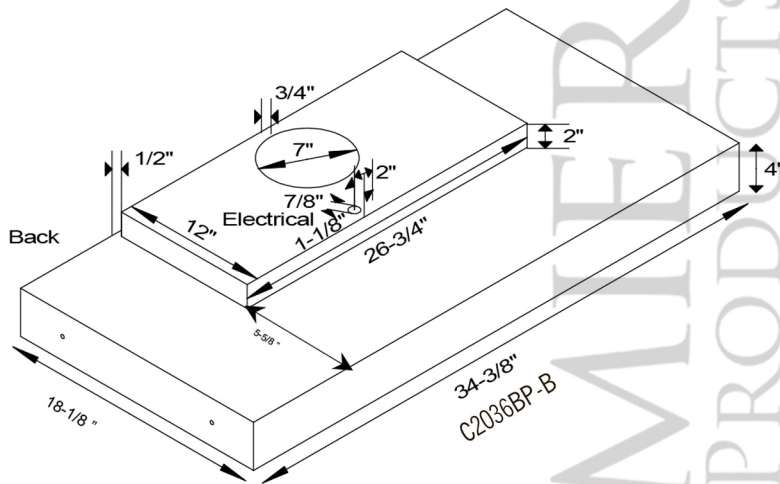

MODEL NUMBER: HV-EURO38-C2036BP-B

- * Description: Hand Hammered Copper Wall-Mounted Euro Range Hood with 625 CFM Stainless Steel Insert.
- * Outer Dimensions: 38" X 24" X 36"
- * Top Dimensions: 22" X 12"
- * Bottom Dimensions: 38" X 24"
- * Skirt Height: 7"
- * Finish: Oil Rubbed Bronze

- * Description: Hand Hammered Copper Wall Mounted Euro Range Hood 625 CFM Stainless Steel Insert
- * Insert Model Number: C2036BP-B
- * Insert Description: 625 CFM, 1.5 -4.6 Sones, Variable Controls, Dual Centrifugal Blowers, Baffle Filters
- * Insert Duct: Single 7" Round Vent Opening
- * Insert Lighting: Front Panel 50 Watt Halogen Spots (PAR 20), *Bulbs Not Included / Lights Located on Front Panel*
- * Filter: Baffle Filter
- * Insert Finish: Stainless Steel

Page 2 of 2

Powered Liner Specifications

3/4" Flange for perfect fit.

SEVEN YEAR, IN HOME, LIMITED WARRANTY ON INSERT, THE BEST IN THE INDUSTRY!

Please visit ImperialHoods.com to view the details on their warranty

All dimensions on inserts are (+/-) 1/8" and are subject to change. Drawings are not to scale.