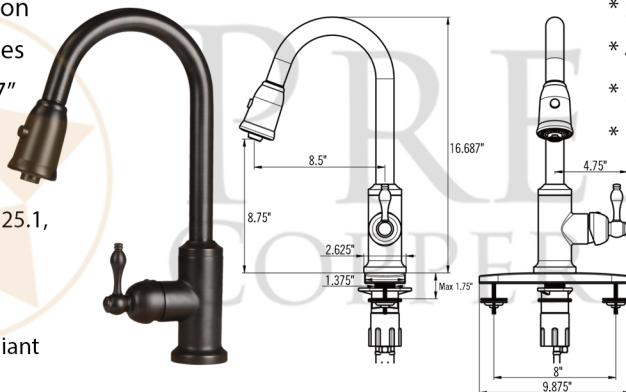

* ORB: Oil Rubbed Bronze

SINK DETAILS (Model# KASRDB33249)

- * 33" Hammered Copper Kitchen Rounded Apron Single Basin Sink
- * Color: Oil Rubbed Bronze
- * Outer Dimension: 33" x 24" x 9"
- * Inner Dimension: 31" x 21" x 9"
- * Rim: Back, Left, Right - 1" / Front - 2"
- * Drain Opening: 3.5" Standard
- * Material Gauge: 14
- * CODE / STANDARD COMPLIANCE: IAPMO / cUPC LISTED

FAUCET DETAILS (Model# K-PD01ORB)

- * Single Handle Kitchen Faucet with Pullout Spray
- * Color: Oil Rubbed Bronze
- * Solid Brass Construction
- * Ceramic Disc Cartridges
- * Overall Height: 16.687"
- * Overall Width: 9.875"
- * Spout Reach: 8.5"
- * ASME A112.18.1/CSA B125.1, NSF/ANSI 61, California Lead Plumbing Law, ADA and Prop 65 Compliant

SOAP DISPENSER DETAILS (Model# PCP-701ORB)

- * Deluxe Soap and Lotion Dispenser
- * Color: Oil Rubbed Bronze
- * Solid Brass Head & Plastic Bottle
- * 4" Spout Reach
- * 500 ML Plastic Bottle
- * Prop 65 Compliant

PACKAGE INCLUDES THE FOLLOWING ITEMS:

- * 33" Hammered Copper Kitchen Rounded Apron Single Basin Sink (Model# KASRDB33249)
- * Single Handle Kitchen Faucet with Pullout Spray - Oil Rubbed Bronze (K-PD01ORB)
- * Solid Brass Soap & Lotion Dispenser - Oil Rubbed Bronze (PCP-701ORB)
- * 3.5" Garbage Disposal Drain w/ Basket / ORB Finish (Model# D-130ORB)
- * Oil Rubbed Bronze Installation Silicone (Model# C900-ORB)
- * Copper Sink Wax (Model# W900-WAX)