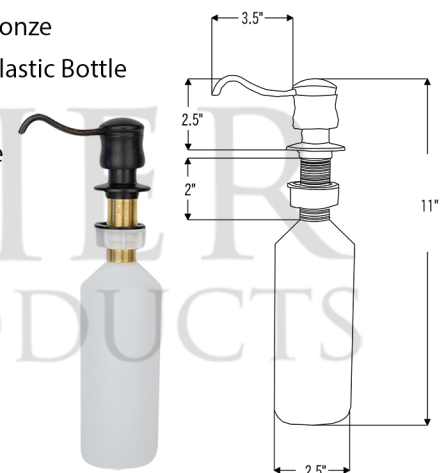

PACKAGE INCLUDES THE FOLLOWING ITEMS:

- * 33" Hammered Copper Kitchen Rounded Apron Single Basin Sink (Model# KASRDB33249)
- * Single Handle Kitchen Faucet with Pullout Spray - Oil Rubbed Bronze (K-PD01ORB)
- * Solid Brass Soap & Lotion Dispenser - Oil Rubbed Bronze (PCP-701ORB)
- * 3.5" Garbage Disposal Drain w/ Basket / ORB Finish (Model# D-130ORB)
- * Oil Rubbed Bronze Installation Silicone (Model# C900-ORB)
- * Copper Sink Wax (Model# W900-WAX)

* ORB: Oil Rubbed Bronze

SINK DETAILS (Model# KASRDB33249)

- * 33" Hammered Copper Kitchen Rounded Apron Single Basin Sink
- * Color: Oil Rubbed Bronze
- * Outer Dimension: 33" x 24" x 9"
- * Inner Dimension: 31" x 21" x 9"
- * Rim: Back, Left, Right - 1" / Front - 2"
- * Drain Opening: 3.5" Standard
- * Material Gauge: 14
- * CODE / STANDARD COMPLIANCE: IAPMO / cUPC LISTED

FAUCET DETAILS (Model# K-PD01ORB)

- * Single Handle Kitchen Faucet with Pullout Spray
- * Color: Oil Rubbed Bronze
- * Solid Brass Construction
- * Ceramic Disc Cartridges
- * Overall Height: 16.687"
- * Overall Width: 9.875"
- * Spout Reach: 8.5"
- * ASME A112.18.1/CSA B125.1, NSF/ANSI 61, California Lead Plumbing Law, ADA and Prop 65 Compliant

SOAP DISPENSER DETAILS (Model# PCP-701ORB)

- * Deluxe Soap and Lotion Dispenser
- * Color: Oil Rubbed Bronze
- * Solid Brass Head & Plastic Bottle
- * 4" Spout Reach
- * 500 ML Plastic Bottle
- * Prop 65 Compliant