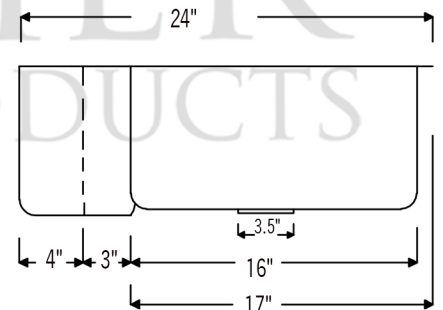

* ORB: Oil Rubbed Bronze

SINK DETAILS (Model# KASRDB33249)

- * 33" Hammered Copper Kitchen Rounded Apron Single Basin Sink
- * Color: Oil Rubbed Bronze
- * Outer Dimension: 33" x 24" x 9"
- * Inner Dimension: 31" x 21" x 9"
- * Rim: Back, Left, Right - 1" / Front - 2"
- * Drain Opening: 3.5" Standard
- * Material Gauge: 14
- * CODE / STANDARD COMPLIANCE: IAPMO / cUPC LISTED

FAUCET DETAILS (Model# K-PD01ORB)

- * Single Handle Kitchen Faucet with Pullout Spray
- * Color: Oil Rubbed Bronze
- * Solid Brass Construction
- * Ceramic Disc Cartridges
- * Overall Height: 16.687"
- * Overall Width: 9.875"
- * Spout Reach: 8.5"
- * ASME A112.18.1/CSA B125.1, NSF/ANSI 61, California Lead Plumbing Law, ADA and Prop 65 Compliant

SOAP DISPENSER DETAILS (Model# PCP-701ORB)

- * Deluxe Soap and Lotion Dispenser
- * Color: Oil Rubbed Bronze
- * Solid Brass Head & Plastic Bottle
- * 4" Spout Reach
- * 500 ML Plastic Bottle
- * Prop 65 Compliant

* ORB: Oil Rubbed Bronze

DRAIN #1 DETAILS (Model# D-130ORB)

- * 3.5" Deluxe Garbage Disposal Drain w/ Basket
- * Color: Oil Rubbed Bronze
- * Outer Dimension: 4.5" x 2.25"
- * Inner Dimension: 3.5"
- * Installation Type: Insinkerator Brand Compatible
- * Material: Brass
- * Prop 65 Compliant