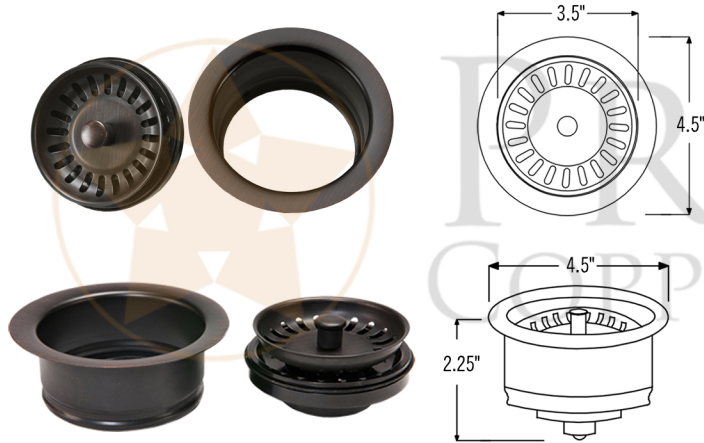

PACKAGE INCLUDES THE FOLLOWING ITEMS:

- 33" Hammered Copper Kitchen Rounded Apron Single Basin Sink (Model# KASRDB33249)
- Single Handle Kitchen Faucet with Pullout Spray - Oil Rubbed Bronze (K-PD01ORB)
- Solid Brass Soap & Lotion Dispenser - Oil Rubbed Bronze (PCP-701ORB)
- 3.5" Garbage Disposal Drain w/ Basket / ORB Finish (Model# D-130ORB)
- Oil Rubbed Bronze Installation Silicone (Model# C900-ORB)
- Copper Sink Wax (Model# W900-WAX)

* ORB: Oil Rubbed Bronze

DRAIN #1 DETAILS (Model# D-130ORB)

- 3.5" Deluxe Garbage Disposal Drain w/ Basket
- Color: Oil Rubbed Bronze
- Outer Dimension: 4.5" x 2.25"
- Inner Dimension: 3.5"
- Installation Type: Insinkerator Brand Compatible
- Material: Brass
- Prop 65 Compliant