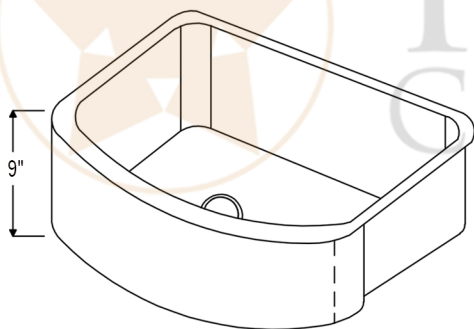

PACKAGE INCLUDES THE FOLLOWING ITEMS:

- * 33" Hammered Copper Kitchen Rounded Apron Single Basin Sink (Model# KASRDB33249)
- * Single Handle Kitchen Faucet with Pullout Spray - Oil Rubbed Bronze (K-PD01ORB)
- * Solid Brass Soap & Lotion Dispenser - Oil Rubbed Bronze (PCP-701ORB)
- * 3.5" Garbage Disposal Drain w/ Basket / ORB Finish (Model# D-130ORB)
- * Oil Rubbed Bronze Installation Silicone (Model# C900-ORB)
- * Copper Sink Wax (Model# W900-WAX)

* ORB: Oil Rubbed Bronze

SINK DETAILS (Model# KASRDB33249)

- * 33" Hammered Copper Kitchen Rounded Apron Single Basin Sink
- * Color: Oil Rubbed Bronze
- * Outer Dimension: 33" x 24" x 9"
- * Inner Dimension: 31" x 21" x 9"
- * Rim: Back, Left, Right - 1" / Front - 2"
- * Drain Opening: 3.5" Standard
- * Material Gauge: 14
- * CODE / STANDARD COMPLIANCE: IAPMO / cUPC LISTED

FAUCET DETAILS (Model# K-PD01ORB)

- * Single Handle Kitchen Faucet with Pullout Spray
- * Color: Oil Rubbed Bronze
- * Solid Brass Construction
- * Ceramic Disc Cartridges
- * Overall Height: 16.687"
- * Overall Width: 9.875"
- * Spout Reach: 8.5"
- * ASME A112.18.1/CSA B125.1, NSF/ANSI 61, California Lead Plumbing Law, ADA and Prop 65 Compliant

SOAP DISPENSER DETAILS (Model# PCP-701ORB)

- * Deluxe Soap and Lotion Dispenser
- * Color: Oil Rubbed Bronze
- * Solid Brass Head & Plastic Bottle
- * 4" Spout Reach
- * 500 ML Plastic Bottle
- * Prop 65 Compliant