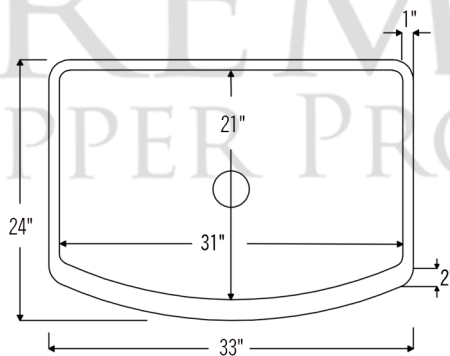

* ORB: Oil Rubbed Bronze

SINK DETAILS (Model# KASRDB33249)

- * 33" Hammered Copper Kitchen Rounded Apron Single Basin Sink
- * Color: Oil Rubbed Bronze
- * Outer Dimension: 33" x 24" x 9"
- * Inner Dimension: 31" x 21" x 9"
- * Rim: Back, Left, Right - 1" / Front - 2"
- * Drain Opening: 3.5" Standard
- * Material Gauge: 14
- * CODE / STANDARD COMPLIANCE: IAPMO / cUPC LISTED

FAUCET DETAILS (Model# K-PD01ORB)

- * Single Handle Kitchen Faucet with Pullout Spray
- * Color: Oil Rubbed Bronze
- * Solid Brass Construction
- * Ceramic Disc Cartridges
- * Overall Height: 16.687"
- * Overall Width: 9.875"
- * Spout Reach: 8.5"
- * ASME A112.18.1/CSA B125.1, NSF/ANSI 61, California Lead Plumbing Law, ADA and Prop 65 Compliant

SOAP DISPENSER DETAILS (Model# PCP-701ORB)

- * Deluxe Soap and Lotion Dispenser
- * Color: Oil Rubbed Bronze
- * Solid Brass Head & Plastic Bottle
- * 4" Spout Reach
- * 500 ML Plastic Bottle
- * Prop 65 Compliant