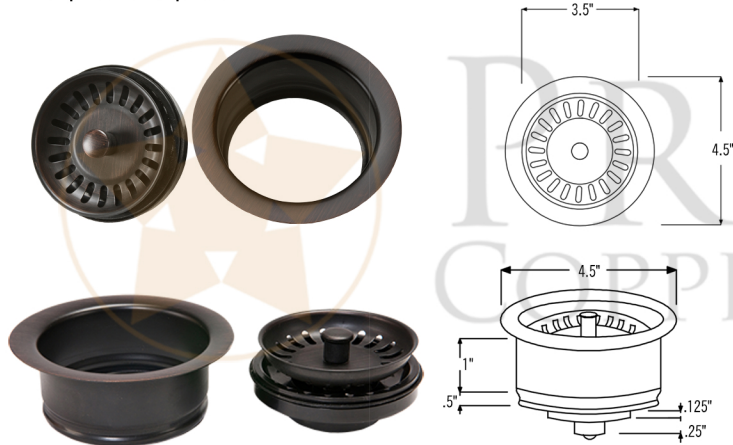

PACKAGE INCLUDES THE FOLLOWING ITEMS:

- 33" Hammered Copper Kitchen 60/40 Double Basin Sink / ORB Finish (Model# K60DB33229)
- Single Handle Kitchen Faucet with Pullout Spray / ORB Finish (K-PD01ORB)
- Solid Brass Soap & Lotion Dispenser / ORB Finish (PCP-701ORB)
- 3.5" Garbage Disposal Drain w/ Basket / ORB Finish (Model# D-130ORB)
- 3.5" Kitchen Basket Strainer Drain / ORB Finish (Model# D-132ORB)
- Oil Rubbed Bronze Installation Silicone (Model# C900-ORB)
- Copper Sink Wax (Model# W900-WAX)

* ORB: Oil Rubbed Bronze

DRAIN #1 DETAILS (Model# D-130ORB)

- 3.5" Deluxe Garbage Disposal Drain w/ Basket
- Color: Oil Rubbed Bronze
- Outer Dimension: 4.5" x 2.25"
- Inner Dimension: 3.5"
- Installation Type: Insinkerator Brand Compatible
- Material: Brass
- Prop 65 Compliant