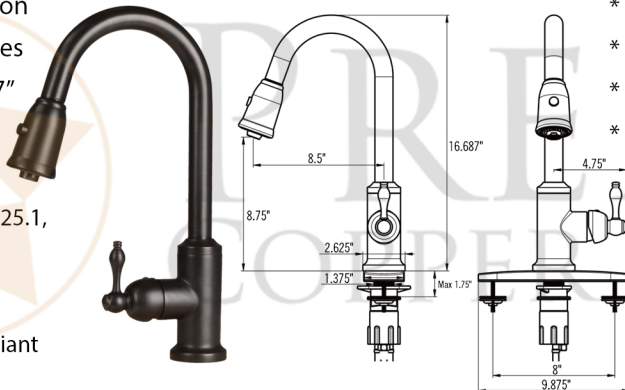

PACKAGE INCLUDES THE FOLLOWING ITEMS:

- * 33" Hammered Copper Kitchen 60/40 Double Basin Sink / ORB Finish (Model# K60DB33229)
- * Single Handle Kitchen Faucet with Pullout Spray / ORB Finish (K-PD01ORB)
- * Solid Brass Soap & Lotion Dispenser / ORB Finish (PCP-701ORB)
- * 3.5" Garbage Disposal Drain w/ Basket / ORB Finish (Model# D-130ORB)
- * 3.5" Kitchen Basket Strainer Drain / ORB Finish (Model# D-132ORB)
- * Oil Rubbed Bronze Installation Silicone (Model# C900-ORB)
- * Copper Sink Wax (Model# W900-WAX)

* ORB: Oil Rubbed Bronze

SINK DETAILS (Model# K60DB33229)

- * 33" Hammered Copper Kitchen 60/40 Double Basin Sink
- * Color: Oil Rubbed Bronze
- * Outer Dimension: 33" x 22" x 9"
- * Inner Dimension: L: 16.5" x 18" x 9" R: 11.5" x 16" x 7"
- * Rim: 2"
- * Divider: 1" Wide (Optimized)
- * Drain Opening: 3.5" Standard
- * Material Gauge: 14
- * CODE / STANDARD COMPLIANCE: IAPMO / cUPC LISTED

FAUCET DETAILS (Model# K-PD01ORB)

- * Single Handle Kitchen Faucet with Pullout Spray
- * Color: Oil Rubbed Bronze
- * Solid Brass Construction
- * Ceramic Disc Cartridges
- * Overall Height: 16.687"
- * Overall Width: 9.875"
- * Spout Reach: 8.5"
- * ASME A112.18.1/CSA B125.1, NSF/ANSI 61, California Lead Plumbing Law, ADA and Prop 65 Compliant

SOAP DISPENSER DETAILS (Model# PCP-701ORB)

- * Deluxe Soap and Lotion Dispenser
- * Color: Oil Rubbed Bronze
- * Solid Brass Head & Plastic Bottle
- * 4" Spout Reach
- * 500 ML Plastic Bottle
- * Prop 65 Compliant