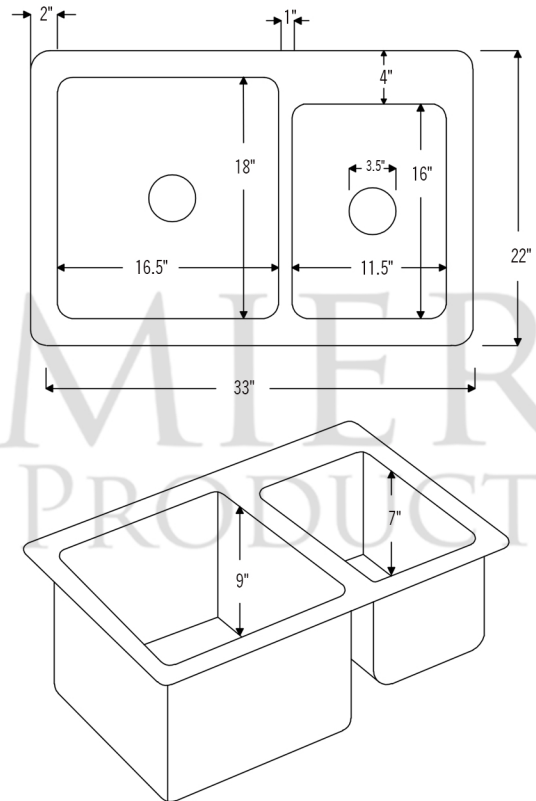

PACKAGE INCLUDES THE FOLLOWING ITEMS:

- * 33" Hammered Copper Kitchen 60/40 Double Basin Sink / ORB Finish (Model# K60DB33229)
- * Single Handle Kitchen Faucet with Pullout Spray / ORB Finish (K-PD01ORB)
- * Solid Brass Soap & Lotion Dispenser / ORB Finish (PCP-701ORB)
- * 3.5" Garbage Disposal Drain w/ Basket / ORB Finish (Model# D-130ORB)
- * 3.5" Kitchen Basket Strainer Drain / ORB Finish (Model# D-132ORB)
- * Oil Rubbed Bronze Installation Silicone (Model# C900-ORB)
- * Copper Sink Wax (Model# W900-WAX)

* ORB: Oil Rubbed Bronze

SINK DETAILS (Model# K60DB33229)

- * 33" Hammered Copper Kitchen 60/40 Double Basin Sink
- * Color: Oil Rubbed Bronze
- * Outer Dimension: 33" x 22" x 9"
- * Inner Dimension: L: 16.5" x 18" x 9" R: 11.5" x 16" x 7"
- * Rim: 2"
- * Divider: 1" Wide (Optimized)
- * Drain Opening: 3.5" Standard
- * Material Gauge: 14
- * CODE / STANDARD COMPLIANCE: IAPMO / cUPC LISTED

FAUCET DETAILS (Model# K-PD01ORB)

- * Single Handle Kitchen Faucet with Pullout Spray
- * Color: Oil Rubbed Bronze
- * Solid Brass Construction
- * Ceramic Disc Cartridges
- * Overall Height: 16.687"
- * Overall Width: 9.875"
- * Spout Reach: 8.5"
- * ASME A112.18.1/CSA B125.1, NSF/ANSI 61, California Lead Plumbing Law, ADA and Prop 65 Compliant

SOAP DISPENSER DETAILS (Model# PCP-701ORB)

- * Deluxe Soap and Lotion Dispenser
- * Color: Oil Rubbed Bronze
- * Solid Brass Head & Plastic Bottle
- * 4" Spout Reach
- * 500 ML Plastic Bottle
- * Prop 65 Compliant