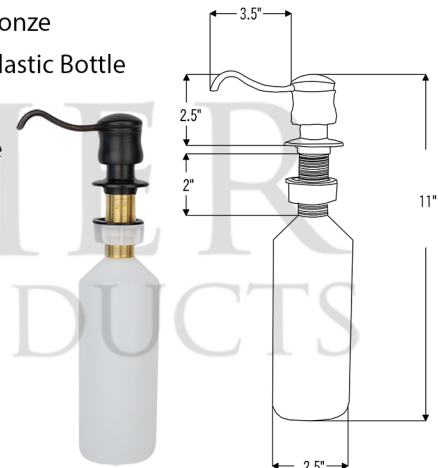

PACKAGE INCLUDES THE FOLLOWING ITEMS:

- * 33" Hammered Copper Kitchen 60/40 Double Basin Sink / ORB Finish (Model# K60DB33229)
- * Single Handle Kitchen Faucet with Pullout Spray / ORB Finish (K-PD01ORB)
- * Solid Brass Soap & Lotion Dispenser / ORB Finish (PCP-701ORB)
- * 3.5" Garbage Disposal Drain w/ Basket / ORB Finish (Model# D-130ORB)
- * 3.5" Kitchen Basket Strainer Drain / ORB Finish (Model# D-132ORB)
- * Oil Rubbed Bronze Installation Silicone (Model# C900-ORB)
- * Copper Sink Wax (Model# W900-WAX)

* ORB: Oil Rubbed Bronze

SINK DETAILS (Model# K60DB33229)

- * 33" Hammered Copper Kitchen 60/40 Double Basin Sink
- * Color: Oil Rubbed Bronze
- * Outer Dimension: 33" x 22" x 9"
- * Inner Dimension: L: 16.5" x 18" x 9" R: 11.5" x 16" x 7"
- * Rim: 2"
- * Divider: 1" Wide (Optimized)
- * Drain Opening: 3.5" Standard
- * Material Gauge: 14
- * CODE / STANDARD COMPLIANCE: IAPMO / cUPC LISTED

FAUCET DETAILS (Model# K-PD01ORB)

- * Single Handle Kitchen Faucet with Pullout Spray
- * Color: Oil Rubbed Bronze
- * Solid Brass Construction
- * Ceramic Disc Cartridges
- * Overall Height: 16.687"
- * Overall Width: 9.875"
- * Spout Reach: 8.5"
- * ASME A112.18.1/CSA B125.1, NSF/ANSI 61, California Lead Plumbing Law, ADA and Prop 65 Compliant

SOAP DISPENSER DETAILS (Model# PCP-701ORB)

- * Deluxe Soap and Lotion Dispenser
- * Color: Oil Rubbed Bronze
- * Solid Brass Head & Plastic Bottle
- * 4" Spout Reach
- * 500 ML Plastic Bottle
- * Prop 65 Compliant