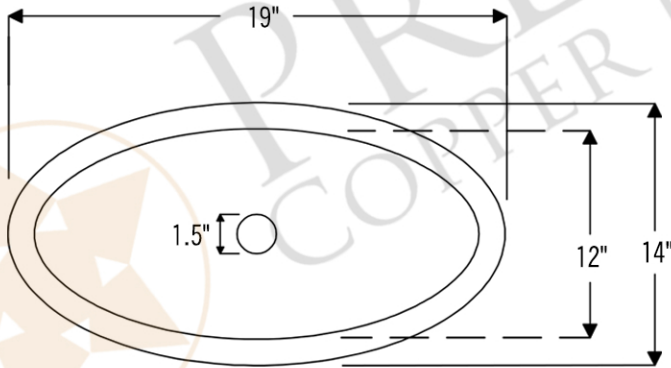

PACKAGE INCLUDES THE FOLLOWING ITEMS:

- * Oval Under Counter Hammered Copper Sink / ORB Finish (Model# LO19FDB)
- * Widespread Bathroom Faucet / ORB Finish (Model# B-WS01ORB)
- * 1.5" Non-Overflow Pop-up Bathroom Sink Drain / ORB Finish (Model# D-208ORB)
- * Neutral Cure Copper Sink Installation Silicone (Model# C900-ORB)
- * Copper Sink Wax (Model# W900-WAX)

* ORB: Oil Rubbed Bronze

SINK DETAILS (Model# LO19FDB)

- * Oval Under Counter Hammered Copper Sink
- * Color: Oil Rubbed Bronze
- * Outer Dimension: 19" x 14" x 6"
- * Inner Dimension: 17" x 12" x 6"
- * Drain Opening: 1.5" Non-Overflow
- * Material Gauge: (17 Gauge or .0450")
- * CODE / STANDARD COMPLIANCE: IAPMO / cUPC LISTED

* ORB: Oil Rubbed Bronze

FAUCET DETAILS (Model# B-WS01ORB)

- * Solid Brass Widespread Bathroom Faucet
- * Overall Height: 9" / Overall Width: 13.625"
- * Spout Reach: 6"
- * Valve Type: Drip Free Ceramic Disc
- * ASME A112.18.1/CSA B125.1, NSF/ANSI 61, California Lead Plumbing Law, ADA Compliant

DRAIN DETAILS (Model# D-208ORB)

- * 1.5" Non-Overflow Pop-up Bathroom Sink Drain
- * Design: Push Pop Top
- * Upper Flange Dimension: 2"
- * Material: Solid Brass

SILICONE DETAILS (Model# C900-ORB)

- * Neutral Cure Installation Silicone
- * Size: 4.7 OZ
- * Matches a Variety of Different Styled Sinks and Drains