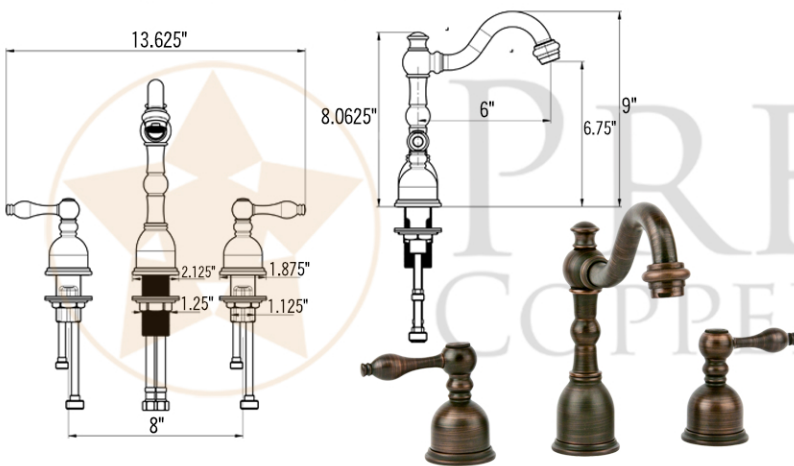

* ORB: Oil Rubbed Bronze

SINK DETAILS (Model# LO19FDB)

- * Oval Under Counter Hammered Copper Sink
- * Color: Oil Rubbed Bronze
- * Outer Dimension: 19" x 14" x 6"
- * Inner Dimension: 17" x 12" x 6"
- * Drain Opening: 1.5" Non-Overflow
- * Material Gauge: (17 Gauge or .0450")
- * CODE / STANDARD COMPLIANCE: IAPMO / cUPC LISTED

DUE TO THE HAND CRAFTED NATURE OF THIS SINK, SMALL VARIANCES IN COLOR AND SIZE MAY OCCUR.
DO NOT MAKE ANY INSTALLATION CUTS UNTIL YOU RECEIVE YOUR ITEM(S).

PACKAGE INCLUDES THE FOLLOWING ITEMS:

- * Oval Under Counter Hammered Copper Sink / ORB Finish (Model# LO19FDB)
- * Widespread Bathroom Faucet / ORB Finish (Model# B-WS01ORB)
- * 1.5" Non-Overflow Pop-up Bathroom Sink Drain / ORB Finish (Model# D-208ORB)
- * Neutral Cure Copper Sink Installation Silicone (Model# C900-ORB)
- * Copper Sink Wax (Model# W900-WAX)

* ORB: Oil Rubbed Bronze

FAUCET DETAILS (Model# B-WS01ORB)

- * Solid Brass Widespread Bathroom Faucet
- * Overall Height: 9" / Overall Width: 13.625"
- * Spout Reach: 6"
- * Valve Type: Drip Free Ceramic Disc
- * ASME A112.18.1/CSA B125.1, NSF/ANSI 61, California Lead Plumbing Law, ADA Compliant

DRAIN DETAILS (Model# D-208ORB)

- * 1.5" Non-Overflow Pop-up Bathroom Sink Drain
- * Design: Push Pop Top
- * Upper Flange Dimension: 2"
- * Material: Solid Brass

SILICONE DETAILS (Model# C900-ORB)

- * Neutral Cure Installation Silicone
- * Size: 4.7 OZ
- * Matches a Variety of Different Styled Sinks and Drains