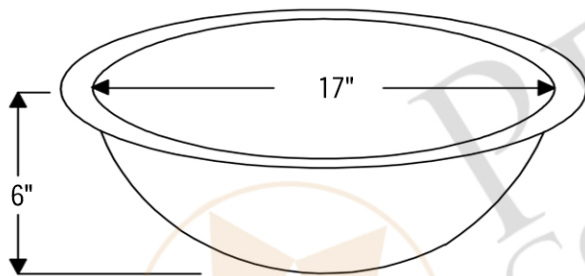

* ORB: Oil Rubbed Bronze

SINK DETAILS (Model# LO19FDB)

- * Oval Under Counter Hammered Copper Sink
- * Color: Oil Rubbed Bronze
- * Outer Dimension: 19" x 14" x 6"
- * Inner Dimension: 17" x 12" x 6"
- * Drain Opening: 1.5" Non-Overflow
- * Material Gauge: (17 Gauge or .0450")
- * CODE / STANDARD COMPLIANCE: IAPMO / cUPC LISTED

* ORB: Oil Rubbed Bronze

FAUCET DETAILS (Model# B-WS01ORB)

- * Solid Brass Widespread Bathroom Faucet
- * Overall Height: 9" / Overall Width: 13.625"
- * Spout Reach: 6"
- * Valve Type: Drip Free Ceramic Disc
- * ASME A112.18.1/CSA B125.1, NSF/ANSI 61, California Lead Plumbing Law, ADA Compliant