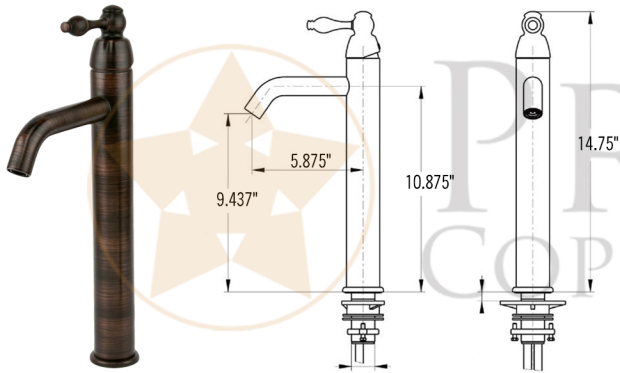

PACKAGE INCLUDES THE FOLLOWING ITEMS:

- * Compact Oval Skirted Vessel Hammered Copper Sink / ORB Finish (Model# VO17SKDB)
- * Single Handle Bathroom Vessel Faucet / ORB Finish (Model# B-VF01ORB)
- * 1.5" Non-Overflow Pop-up Bathroom Sink Drain / ORB Finish (Model# D-208ORB)
- * Neutral Cure Copper Sink Installation Silicone (Model# C900-ORB)
- * Copper Sink Wax (Model# W900-WAX)

* ORB: Oil Rubbed Bronze

SINK DETAILS (Model# VO17SKDB)

- * Compact Oval Skirted Vessel Hammered Copper Sink
- * Outer Dimension: 17" x 13" x 5"
- * Inner Dimension: 15" x 11" x 3" skirt
- * Drain Opening: 1.5" Non-Overflow
- * Color: Oil Rubbed Bronze
- * CODE / STANDARD COMPLIANCE: IAPMO / cUPC LISTED

* ORB: Oil Rubbed Bronze

FAUCET DETAILS (Model# B-VF01ORB)

- * Single Handle Bathroom Vessel Faucet
- * Color: Oil Rubbed Bronze
- * Solid Brass Construction
- * Ceramic Disc Cartridges
- * Overall Height: 14.75"
- * ASME A112.18.1/CSA B125.1, NSF/ANSI 61, California Lead Plumbing Law, ADA Compliant