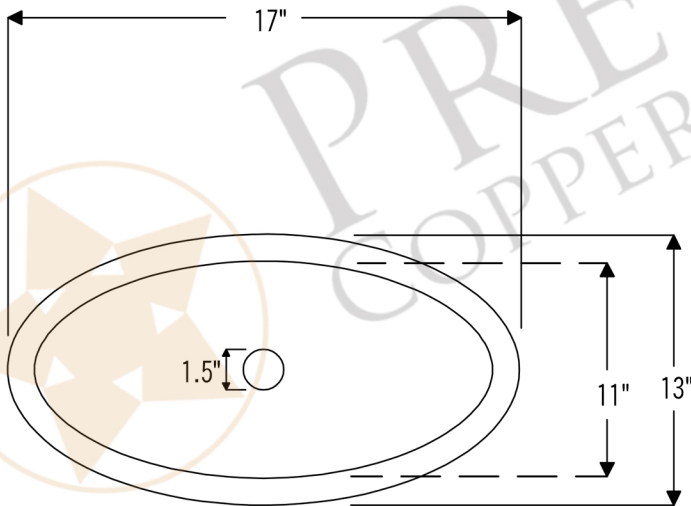

PACKAGE INCLUDES THE FOLLOWING ITEMS:

- * Compact Oval Skirted Vessel Hammered Copper Sink / ORB Finish (Model# VO17SKDB)
- * Single Handle Bathroom Vessel Faucet / ORB Finish (Model# B-VF01ORB)
- * 1.5" Non-Overflow Pop-up Bathroom Sink Drain / ORB Finish (Model# D-208ORB)
- * Neutral Cure Copper Sink Installation Silicone (Model# C900-ORB)
- * Copper Sink Wax (Model# W900-WAX)

* ORB: Oil Rubbed Bronze

SINK DETAILS (Model# VO17SKDB)

- * Compact Oval Skirted Vessel Hammered Copper Sink
- * Outer Dimension: 17" x 13" x 5"
- * Inner Dimension: 15" x 11" x 3" skirt
- * Drain Opening: 1.5" Non-Overflow
- * Color: Oil Rubbed Bronze
- * CODE / STANDARD COMPLIANCE: IAPMO / cUPC LISTED

* ORB: Oil Rubbed Bronze

FAUCET DETAILS (Model# B-VF01ORB)

- * Single Handle Bathroom Vessel Faucet
- * Color: Oil Rubbed Bronze
- * Solid Brass Construction
- * Ceramic Disc Cartridges
- * Overall Height: 14.75"
- * ASME A112.18.1/CSA B125.1, NSF/ANSI 61, California Lead Plumbing Law, ADA Compliant