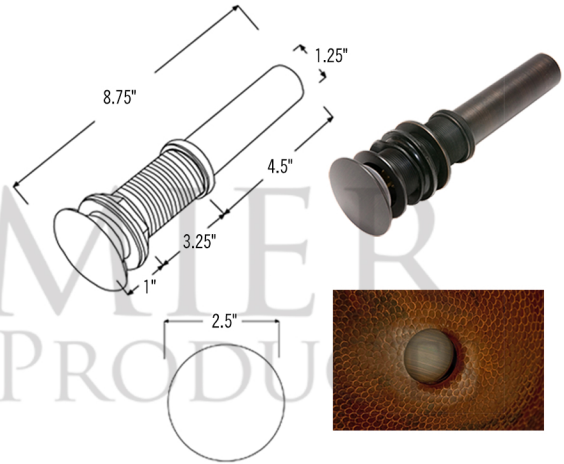

* ORB: Oil Rubbed Bronze

SINK DETAILS (Model# VO17SKDB)

- * Compact Oval Skirted Vessel Hammered Copper Sink
- * Outer Dimension: 17" x 13" x 5"
- * Inner Dimension: 15" x 11" x 3" skirt
- * Drain Opening: 1.5" Non-Overflow
- * Color: Oil Rubbed Bronze
- * CODE / STANDARD COMPLIANCE: IAPMO / cUPC LISTED

PACKAGE INCLUDES THE FOLLOWING ITEMS:

- * Compact Oval Skirted Vessel Hammered Copper Sink / ORB Finish (Model# VO17SKDB)
- * Single Handle Bathroom Vessel Faucet / ORB Finish (Model# B-VF01ORB)
- * 1.5" Non-Overflow Pop-up Bathroom Sink Drain / ORB Finish (Model# D-208ORB)
- * Neutral Cure Copper Sink Installation Silicone (Model# C900-ORB)
- * Copper Sink Wax (Model# W900-WAX)

* ORB: Oil Rubbed Bronze

FAUCET DETAILS (Model# B-VF01ORB)

- * Single Handle Bathroom Vessel Faucet
- * Color: Oil Rubbed Bronze
- * Solid Brass Construction
- * Ceramic Disc Cartridges
- * Overall Height: 14.75"
- * ASME A112.18.1/CSA B125.1, NSF/ANSI 61, California Lead Plumbing Law, ADA Compliant

DRAIN DETAILS (Model# D-208ORB)

- * 1.5" Non-Overflow Pop-up Bathroom Sink Drain
- * Design: Push Pop Top
- * Upper Flange Dimension: 2"
- * Material: Solid Brass

SILICONE DETAILS (Model# C900-ORB)

- * Neutral Cure Installation Silicone
- * Color: Oil Rubbed Bronze
- * Size: 4.7 OZ
- * Matches a Variety of Different Styled Sinks and Drains