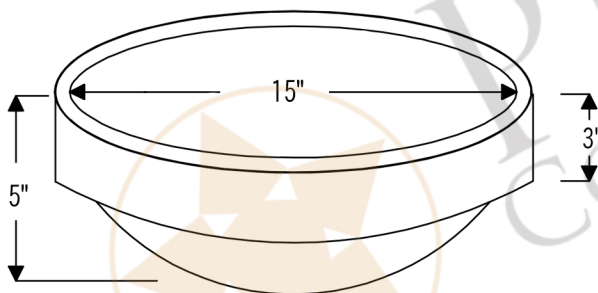

PACKAGE INCLUDES THE FOLLOWING ITEMS:

- * Compact Oval Skirted Vessel Hammered Copper Sink / ORB Finish (Model# VO17SKDB)
- * Single Handle Bathroom Vessel Faucet / ORB Finish (Model# B-VF01ORB)
- * 1.5" Non-Overflow Pop-up Bathroom Sink Drain / ORB Finish (Model# D-208ORB)
- * Neutral Cure Copper Sink Installation Silicone (Model# C900-ORB)
- * Copper Sink Wax (Model# W900-WAX)

* ORB: Oil Rubbed Bronze

SINK DETAILS (Model# VO17SKDB)

- * Compact Oval Skirted Vessel Hammered Copper Sink
- * Outer Dimension: 17" x 13" x 5"
- * Inner Dimension: 15" x 11" x 3" skirt
- * Drain Opening: 1.5" Non-Overflow
- * Color: Oil Rubbed Bronze
- * CODE / STANDARD COMPLIANCE: IAPMO / cUPC LISTED

* ORB: Oil Rubbed Bronze

FAUCET DETAILS (Model# B-VF01ORB)

- * Single Handle Bathroom Vessel Faucet
- * Color: Oil Rubbed Bronze
- * Solid Brass Construction
- * Ceramic Disc Cartridges
- * Overall Height: 14.75"
- * ASME A112.18.1/CSA B125.1, NSF/ANSI 61, California Lead Plumbing Law, ADA Compliant