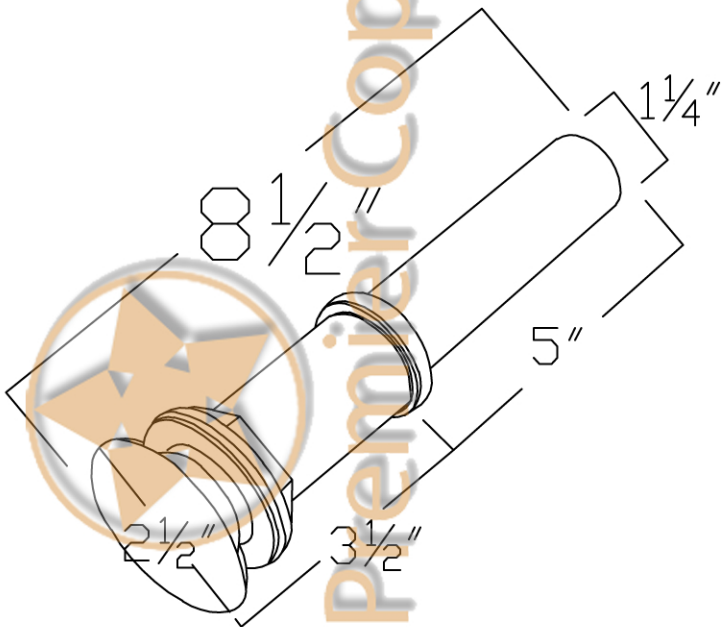

Premier Copper Products

CODE/STANDARD COMPLIANCE

* IAPMO/cUPC LISTED

ITEM # PVRDW18 PREMIUM 18" BLOOMING VESSEL

OUTER DIMENSIONS: 18"X4.5"

INNER DIMENSION: 13"X4.5"

DRAIN SIZE: 1.5" W/O OVERFLOW

MATERIAL GAUGE: 17

IMPORTANT: THIS PRODUCT IS HAND CRAFTED AND SMALL VARIANCES MAY OCCUR. DIMENSIONS MAY VARY UP TO 1/4". DO NOT MAKE ANY INSTALLATION CUTS UNTIL YOU RECEIVE YOUR SINK.

ITEM # D-208ORB

NON-OVERFLOW POP-UP DRAIN

Premier Copper Products

ITEM # C900-ORB COPPER SINK INSTALLATION SILICONE

SIZE: 4.5 OZ

COLOR: OIL RUBBED BRONZE

Premier Copper Products

ITEM # W900-WAX COPPER SINK WAX & CLEANER

SIZE: 20 OZ

Cleans - Protects- Preserves - Restores Lustre