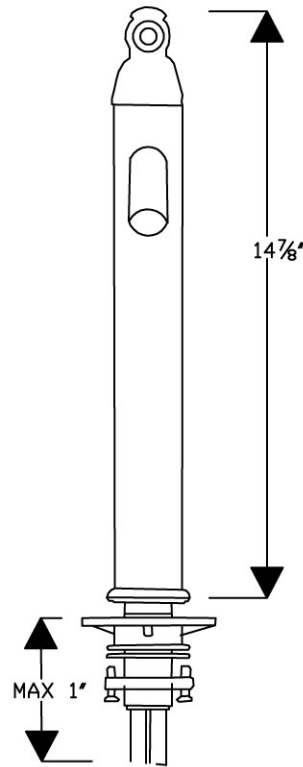

Premier Copper Products

CODE/STANDARD COMPLIANCE

* IAPMO/cUPC LISTED

ITEM # PVRDW18 PREMIUM 18" BLOOMING VESSEL

OUTER DIMENSIONS: 18"X4.5"

INNER DIMENSION: 13"X4.5"

DRAIN SIZE: 1.5" W/O OVERFLOW

MATERIAL GAUGE: 17

IMPORTANT: THIS PRODUCT IS HAND CRAFTED AND SMALL VARIANCES MAY OCCUR. DIMENSIONS MAY VARY UP TO 1/4". DO NOT MAKE ANY INSTALLATION CUTS UNTIL YOU RECEIVE YOUR SINK.

ITEM # D-208ORB

NON-OVERFLOW POP-UP DRAIN