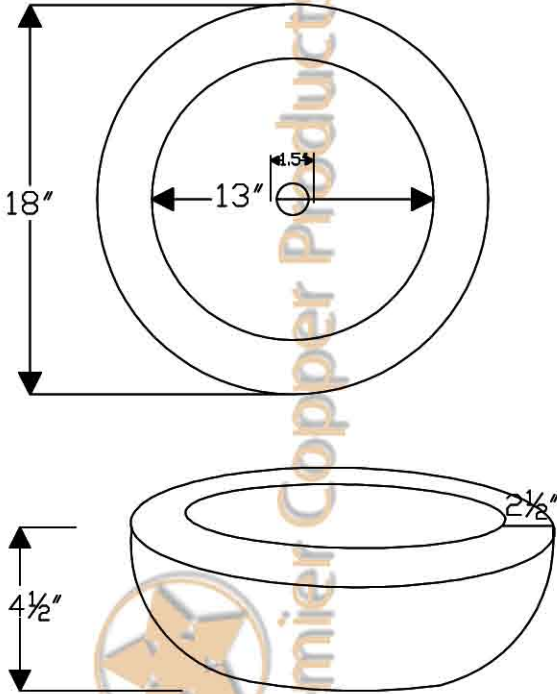

Premier Copper Products

CODE/STANDARD COMPLIANCE

* IAPMO/cUPC LISTED

ITEM # PVRDW18 PREMIUM 18" BLOOMING VESSEL

OUTER DIMENSIONS: 18"X4.5"

INNER DIMENSION: 13"X4.5"

DRAIN SIZE: 1.5" W/O OVERFLOW

MATERIAL GAUGE: 17

IMPORTANT: THIS PRODUCT IS HAND CRAFTED AND SMALL VARIANCES MAY OCCUR. DIMENSIONS MAY VARY UP TO 1/4". DO NOT MAKE ANY INSTALLATION CUTS UNTIL YOU RECEIVE YOUR SINK.

ITEM # D-208ORB

NON-OVERFLOW POP-UP DRAIN

Premier Copper Products

ITEM # C900-ORB COPPER SINK INSTALLATION SILICONE

SIZE: 4.5 OZ

COLOR: OIL RUBBED BRONZE

Premier Copper Products

ITEM # W900-WAX COPPER SINK WAX & CLEANER

SIZE: 20 OZ

Cleans - Protects- Preserves - Restores Lustre