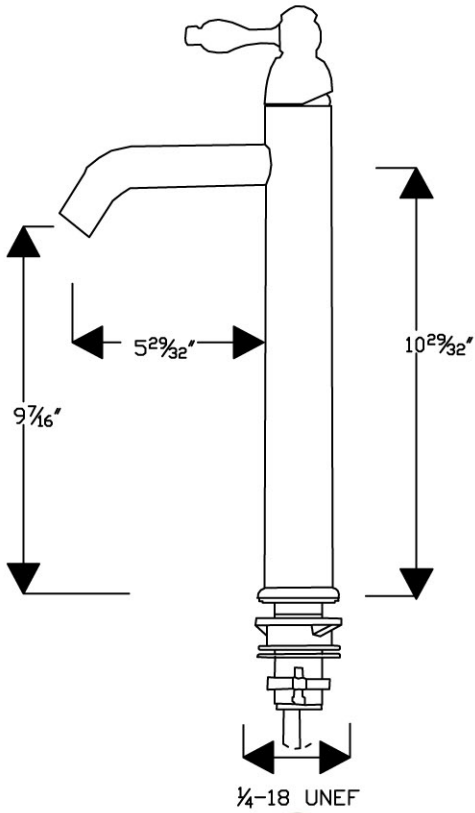

Premier Copper Products

CODE/STANDARD COMPLIANCE

* IAPMO/cUPC LISTED

ITEM # PVRDW18 PREMIUM 18" BLOOMING VESSEL

OUTER DIMENSIONS: 18"X4.5"

INNER DIMENSION: 13"X4.5"

DRAIN SIZE: 1.5" W/O OVERFLOW

MATERIAL GAUGE: 17

IMPORTANT: THIS PRODUCT IS HAND CRAFTED AND SMALL VARIANCES MAY OCCUR. DIMENSIONS MAY VARY UP TO 1/4". DO NOT MAKE ANY INSTALLATION CUTS UNTIL YOU RECEIVE YOUR SINK.

ITEM # D-208ORB

NON-OVERFLOW POP-UP DRAIN

Premier Copper Products

ITEM # C900-ORB COPPER SINK INSTALLATION SILICONE

SIZE: 4.5 OZ

COLOR: OIL RUBBED BRONZE

Premier Copper Products

ITEM # W900-WAX COPPER SINK WAX & CLEANER

SIZE: 20 OZ

Cleans - Protects- Preserves - Restores Lustre