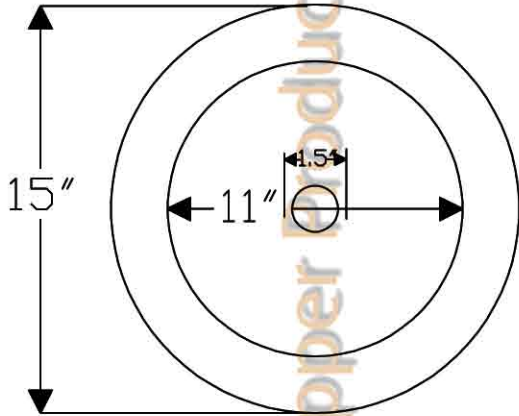

Premier Copper Products

CODE/STANDARD COMPLIANCE

* IAPMO/cUPC LISTED

ITEM # PVRDW15 PREMIUM 15" BLOOMING VESSEL

OUTER DIMENSIONS: 15"X4.5"

INNER DIMENSION: 11"X4.5"

DRAIN SIZE: 1.5" W/O OVERFLOW

MATERIAL GAUGE: 17