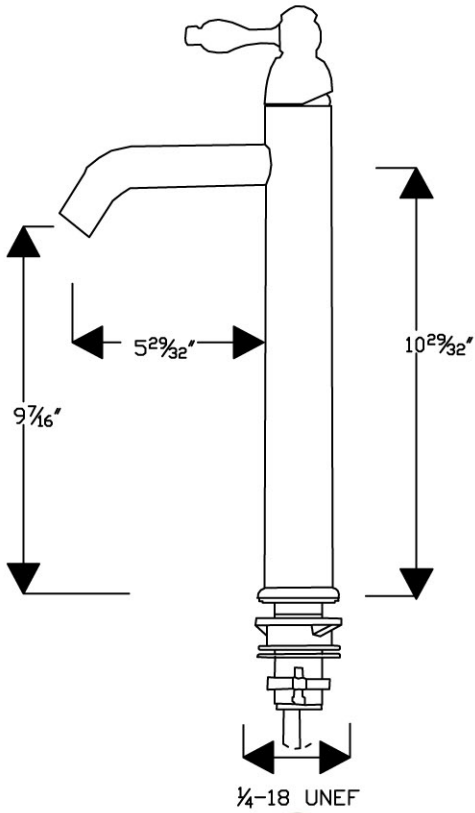

Premier Copper Products

CODE/STANDARD COMPLIANCE

* IAPMO/cUPC LISTED

ITEM # PVRDW15 PREMIUM 15" BLOOMING VESSEL

OUTER DIMENSIONS: 15"X4.5"

INNER DIMENSION: 11"X4.5"

DRAIN SIZE: 1.5" W/O OVERFLOW

MATERIAL GAUGE: 17

IMPORTANT: THIS PRODUCT IS HAND CRAFTED AND SMALL VARIANCES MAY OCCUR. DIMENSIONS MAY VARY UP TO 1/4". DO NOT MAKE ANY INSTALLATION CUTS UNTIL YOU RECEIVE YOUR SINK.

ITEM # D-208ORB

NON-OVERFLOW POP-UP DRAIN

Premier Copper Products

ITEM # C900-ORB COPPER SINK INSTALLATION SILICONE

SIZE: 4.5 OZ

COLOR: OIL RUBBED BRONZE

Premier Copper Products

ITEM # W900-WAX COPPER SINK WAX & CLEANER

SIZE: 20 OZ

Cleans - Protects- Preserves - Restores Lustre