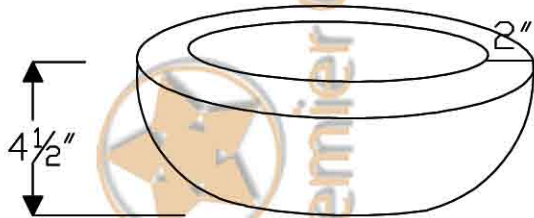

Premier Copper Products

CODE/STANDARD COMPLIANCE

* IAPMO/cUPC LISTED

ITEM # PVRDW15 PREMIUM 15" BLOOMING VESSEL

OUTER DIMENSIONS: 15"X4.5"

INNER DIMENSION: 11"X4.5"

DRAIN SIZE: 1.5" W/O OVERFLOW

MATERIAL GAUGE: 17

IMPORTANT: THIS PRODUCT IS HAND CRAFTED AND SMALL VARIANCES MAY OCCUR. DIMENSIONS MAY VARY UP TO 1/4". DO NOT MAKE ANY INSTALLATION CUTS UNTIL YOU RECEIVE YOUR SINK.

ITEM # D-208ORB

NON-OVERFLOW POP-UP DRAIN

Premier Copper Products

ITEM # C900-ORB COPPER SINK INSTALLATION SILICONE

SIZE: 4.5 OZ

COLOR: OIL RUBBED BRONZE

Premier Copper Products

ITEM # W900-WAX COPPER SINK WAX & CLEANER

SIZE: 20 OZ

Cleans - Protects- Preserves - Restores Lustre