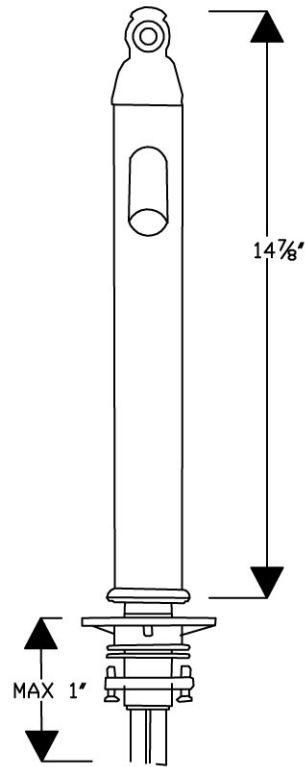

Premier Copper Products

CODE/STANDARD COMPLIANCE

* IAPMO/cUPC LISTED

ITEM # PVRDW15 PREMIUM 15" BLOOMING VESSEL

OUTER DIMENSIONS: 15"X4.5"

INNER DIMENSION: 11"X4.5"

DRAIN SIZE: 1.5" W/O OVERFLOW

MATERIAL GAUGE: 17

IMPORTANT: THIS PRODUCT IS HAND CRAFTED AND SMALL VARIANCES MAY OCCUR. DIMENSIONS MAY VARY UP TO 1/4". DO NOT MAKE ANY INSTALLATION CUTS UNTIL YOU RECEIVE YOUR SINK.

ITEM # D-208ORB

NON-OVERFLOW POP-UP DRAIN