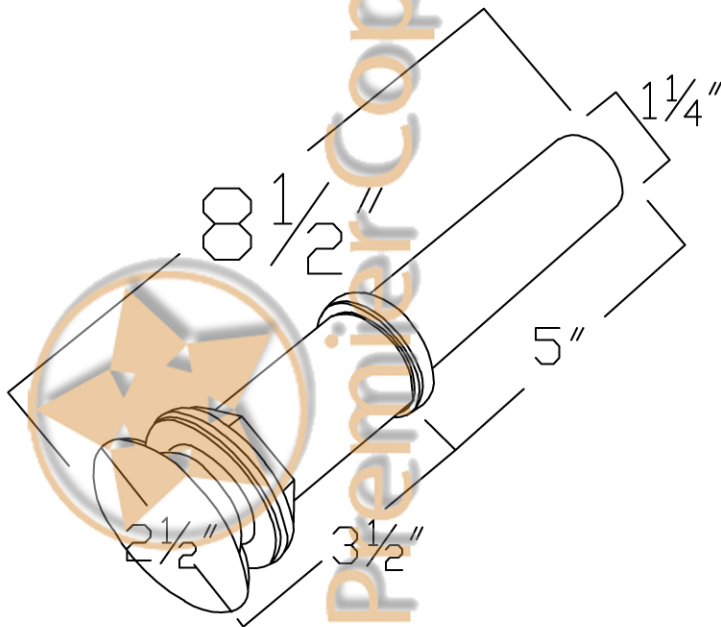

Premier Copper Products

CODE/STANDARD COMPLIANCE

* IAPMO/cUPC LISTED

ITEM # PVRDW15 PREMIUM 15" BLOOMING VESSEL

OUTER DIMENSIONS: 15"X4.5"

INNER DIMENSION: 11"X4.5"

DRAIN SIZE: 1.5" W/O OVERFLOW

MATERIAL GAUGE: 17

IMPORTANT: THIS PRODUCT IS HAND CRAFTED AND SMALL VARIANCES MAY OCCUR. DIMENSIONS MAY VARY UP TO 1/4". DO NOT MAKE ANY INSTALLATION CUTS UNTIL YOU RECEIVE YOUR SINK.

ITEM # D-208ORB

NON-OVERFLOW POP-UP DRAIN

Premier Copper Products

ITEM # C900-ORB COPPER SINK INSTALLATION SILICONE

SIZE: 4.5 OZ

COLOR: OIL RUBBED BRONZE

Premier Copper Products

ITEM # W900-WAX COPPER SINK WAX & CLEANER

SIZE: 20 OZ

Cleans - Protects- Preserves - Restores Lustre