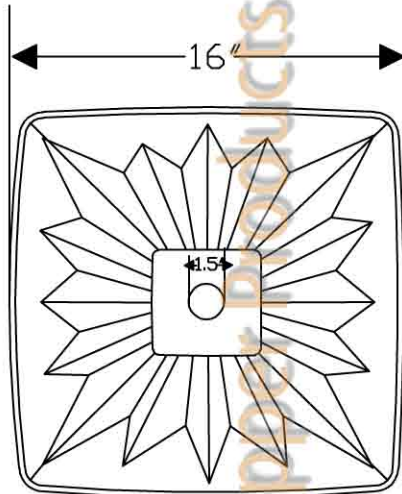

Premier Copper Products

ITEM # VS16FDB SQUARE FEATHERED VESSEL

OUTER DIMENSIONS: 16"X16"X6"

INNER DIMENSION: 16"X16"X6"

DRAIN SIZE: 1.5" W/O OVERFLOW

MATERIAL GAUGE: 17

CODE/STANDARD COMPLIANCE

* IAPMO/cUPC LISTED

IMPORTANT: THIS PRODUCT IS HAND CRAFTED AND SMALL VARIANCES MAY OCCUR. DIMENSIONS MAY VARY UP TO 1/4". DO NOT MAKE ANY INSTALLATION CUTS UNTIL YOU RECEIVE YOUR SINK.