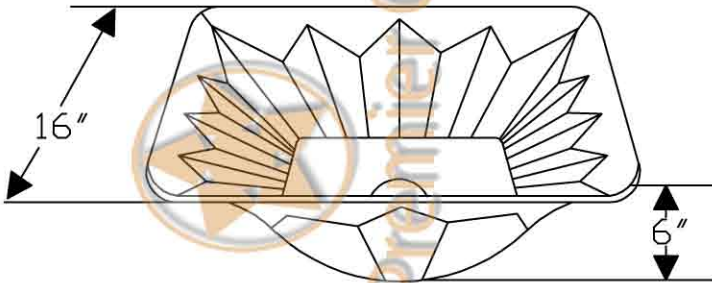

Premier Copper Products

ITEM # VS16FDB SQUARE FEATHERED VESSEL

OUTER DIMENSIONS: 16"X16"X6"

INNER DIMENSION: 16"X16"X6"

DRAIN SIZE: 1.5" W/O OVERFLOW

MATERIAL GAUGE: 17

CODE/STANDARD COMPLIANCE

* IAPMO/cUPC LISTED

IMPORTANT: THIS PRODUCT IS HAND CRAFTED AND SMALL VARIANCES MAY OCCUR. DIMENSIONS MAY VARY UP TO 1/4". DO NOT MAKE ANY INSTALLATION CUTS UNTIL YOU RECEIVE YOUR SINK.