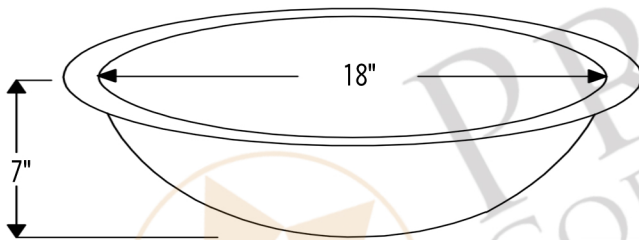

PREMIER
COPPER PRODUCTS

MODEL NUMBER: L020FDB

- Description: Master Bath Oval Under Counter Hammered Copper Bathroom Sink
- Outer Dimension: 20" x 16" x 7"
- Inner Dimension: 18" x 14" x 7"
- Rim: 1"
- Drain Opening: 1.5"
- Finish: Oil Rubbed Bronze

CODE/STANDARD COMPLIANCE

* IAPMO/cUPC LISTED

* ORB: Oil Rubbed Bronze

THIS PRODUCT IS HAND CRAFTED, SMALL VARIANCES IN COLOR AND SIZE MAY OCCUR.
DO NOT MAKE ANY INSTALLATION CUTS UNTIL YOU RECEIVE YOUR ITEM(S).