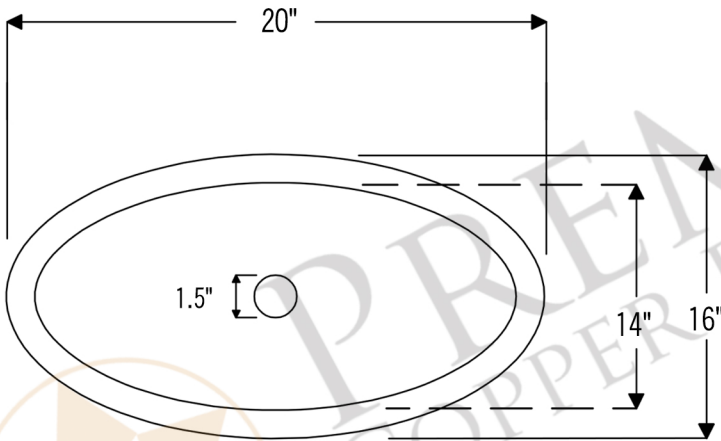

PREMIER
COPPER PRODUCTS

MODEL NUMBER: L020FDB

- Description: Master Bath Oval Under Counter Hammered Copper Bathroom Sink
- Outer Dimension: 20" x 16" x 7"
- Inner Dimension: 18" x 14" x 7"
- Rim: 1"
- Drain Opening: 1.5"
- Finish: Oil Rubbed Bronze

CODE/STANDARD COMPLIANCE

* IAPMO/cUPC LISTED

* ORB: Oil Rubbed Bronze

THIS PRODUCT IS HAND CRAFTED, SMALL VARIANCES IN COLOR AND SIZE MAY OCCUR.
DO NOT MAKE ANY INSTALLATION CUTS UNTIL YOU RECEIVE YOUR ITEM(S).