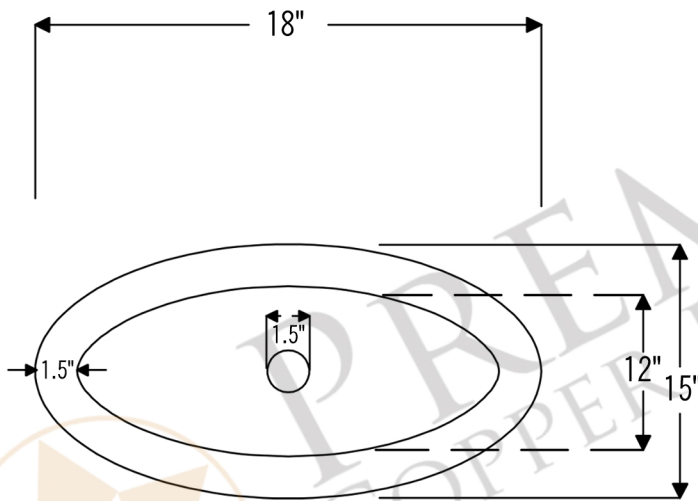

PREMIER
COPPER PRODUCTS

MODEL NUMBER: L018RDB

- Description: Oval Self Rimming Hammered Copper Sink with 1.5" Rim
- Outer Dimension: 18" x 15" x 5"
- Inner Dimension: 15" x 12" x 5"
- Rim: 1.5"
- Drain Opening: 1.5"
- Finish: Oil Rubbed Bronze

CODE/STANDARD COMPLIANCE

* IAPMO/cUPC LISTED

* ORB: Oil Rubbed Bronze

THIS PRODUCT IS HAND CRAFTED, SMALL VARIANCES IN COLOR AND SIZE MAY OCCUR.
DO NOT MAKE ANY INSTALLATION CUTS UNTIL YOU RECEIVE YOUR ITEM(S).