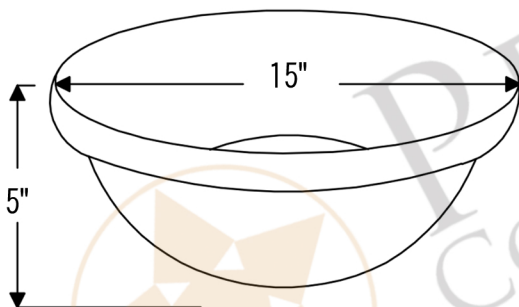

PREMIER
COPPER PRODUCTS

MODEL NUMBER: L018RDB

- Description: Oval Self Rimming Hammered Copper Sink with 1.5" Rim
- Outer Dimension: 18" x 15" x 5"
- Inner Dimension: 15" x 12" x 5"
- Rim: 1.5"
- Drain Opening: 1.5"
- Finish: Oil Rubbed Bronze

CODE/STANDARD COMPLIANCE

* IAPMO/cUPC LISTED

* ORB: Oil Rubbed Bronze

THIS PRODUCT IS HAND CRAFTED, SMALL VARIANCES IN COLOR AND SIZE MAY OCCUR.
DO NOT MAKE ANY INSTALLATION CUTS UNTIL YOU RECEIVE YOUR ITEM(S).