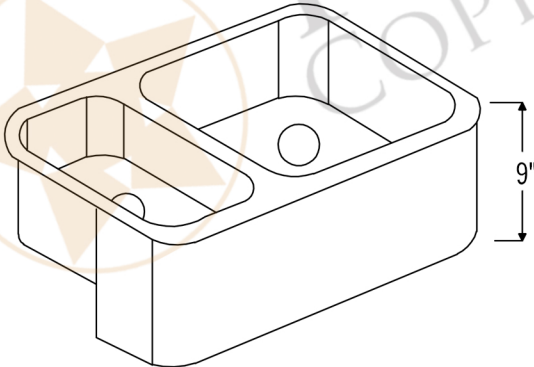

PREMIER COPPER PRODUCTS

MODEL NUMBER: KA25DB33229

CODE/STANDARD COMPLIANCE

* IAPMO/cUPC LISTED

- Description: 33" Hammered Copper Kitchen Apron 25/75 Double Basin Sink
- Outer Dimension: 33" x 22" x 9"
- Inner Dimension: L: 9" x 19" x 9" / R: 21" x 19" x 9"
- Rim: Back, Left, Right - 1" / Front - 2"
- Divider: 1" Wide (Optimized)
- Drain Opening: 3.5"
- Gauge: 14
- Finish: Oil Rubbed Bronze

* ORB: Oil Rubbed Bronze

THIS PRODUCT IS HAND CRAFTED, SMALL VARIANCES IN COLOR AND SIZE MAY OCCUR.
DO NOT MAKE ANY INSTALLATION CUTS UNTIL YOU RECEIVE YOUR ITEM(S).