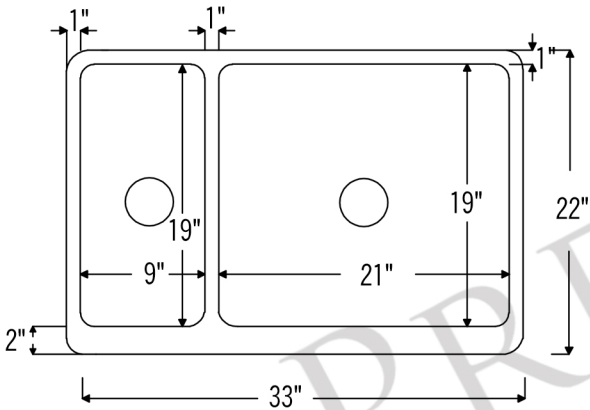

PREMIER COPPER PRODUCTS

MODEL NUMBER: KA25DB33229

CODE/STANDARD COMPLIANCE

* IAPMO/cUPC LISTED

- Description: 33" Hammered Copper Kitchen Apron 25/75 Double Basin Sink
- Outer Dimension: 33" x 22" x 9"
- Inner Dimension: L: 9" x 19" x 9" / R: 21" x 19" x 9"
- Rim: Back, Left, Right - 1" / Front - 2"
- Divider: 1" Wide (Optimized)
- Drain Opening: 3.5"
- Gauge: 14
- Finish: Oil Rubbed Bronze

* ORB: Oil Rubbed Bronze

THIS PRODUCT IS HAND CRAFTED, SMALL VARIANCES IN COLOR AND SIZE MAY OCCUR.
DO NOT MAKE ANY INSTALLATION CUTS UNTIL YOU RECEIVE YOUR ITEM(S).