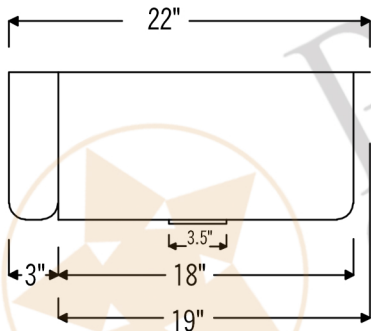

PREMIER COPPER PRODUCTS

MODEL NUMBER: KA25DB33229

CODE/STANDARD COMPLIANCE

* IAPMO/cUPC LISTED

- Description: 33" Hammered Copper Kitchen Apron 25/75 Double Basin Sink
- Outer Dimension: 33" x 22" x 9"
- Inner Dimension: L: 9" x 19" x 9" / R: 21" x 19" x 9"
- Rim: Back, Left, Right - 1" / Front - 2"
- Divider: 1" Wide (Optimized)
- Drain Opening: 3.5"
- Gauge: 14
- Finish: Oil Rubbed Bronze

* ORB: Oil Rubbed Bronze

THIS PRODUCT IS HAND CRAFTED, SMALL VARIANCES IN COLOR AND SIZE MAY OCCUR.
DO NOT MAKE ANY INSTALLATION CUTS UNTIL YOU RECEIVE YOUR ITEM(S).