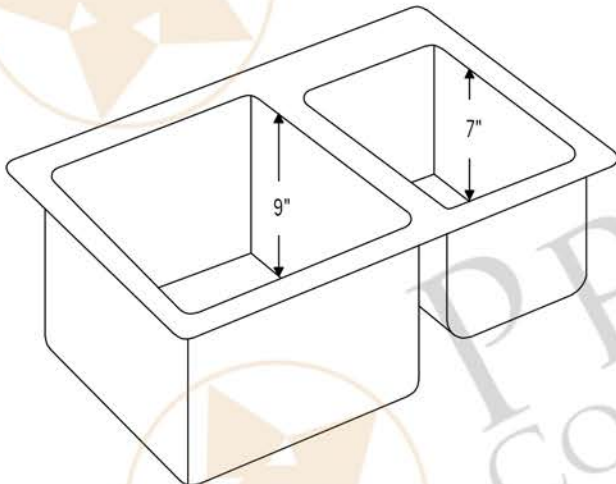

PREMIER
COPPER PRODUCTS

MODEL NUMBER: K60DB33229

- Description: 33" Hammered Copper Kitchen 60/40 Double Basin Sink
- Outer Dimension: 33" x 22" x 9"
- Inner Dimension: L: 16.5" x 18 x 9" / R: 11.5" x 16" x 7"
- Rim: 2"
- Divider: 1" Wide (Optimized)
- Drain Opening: 3.5"
- Finish: Oil Rubbed Bronze

CODE/STANDARD COMPLIANCE

* IAPMO/cUPC LISTED

* ORB: Oil Rubbed Bronze

THIS PRODUCT IS HAND CRAFTED, SMALL VARIANCES IN COLOR AND SIZE MAY OCCUR.
DO NOT MAKE ANY INSTALLATION CUTS UNTIL YOU RECEIVE YOUR ITEM(S).