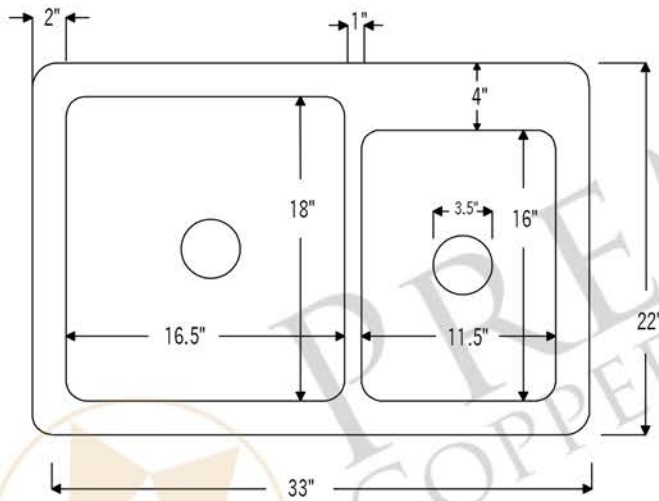

PREMIER
COPPER PRODUCTS

MODEL NUMBER: K60DB33229

- * Description: 33" Hammered Copper Kitchen 60/40 Double Basin Sink
- * Outer Dimension: 33" x 22" x 9"
- * Inner Dimension: L: 16.5" x 18 x 9" / R: 11.5" x 16" x 7"
- * Rim: 2"
- * Divider: 1" Wide (Optimized)
- * Drain Opening: 3.5"
- * Finish: Oil Rubbed Bronze

CODE/STANDARD COMPLIANCE

* IAPMO/cUPC LISTED

* ORB: Oil Rubbed Bronze

THIS PRODUCT IS HAND CRAFTED, SMALL VARIANCES IN COLOR AND SIZE MAY OCCUR.
DO NOT MAKE ANY INSTALLATION CUTS UNTIL YOU RECEIVE YOUR ITEM(S).