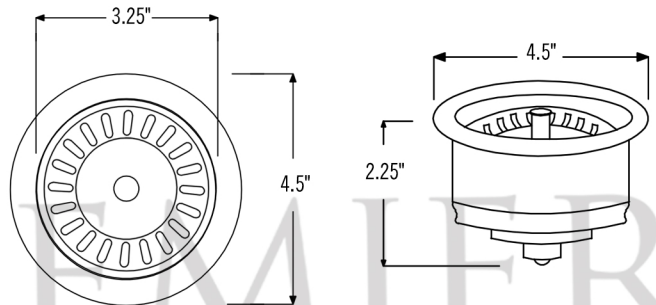

* ORB: Oil Rubbed Bronze

D-130ORB Drain Details:

Outer Dimension: 4.5" x 2.25"

Design: Deluxe Style W/ Strainer Basket

Open/Close Function: Yes

Installation Type: Insinkerator Brand Compatible

Material: Brass

Drain Size: 3.5"

Finish: Oil Rubbed Bronze

D-132ORB Drain Details:

Outer Dimension: 4.5" x 3"

Design: Deluxe Style W/ Strainer Basket

Open/Close Function: Yes

Installation Type: Compression

Material: Brass/PVC

Drain Size: 3.5"

Finish: Oil Rubbed Bronze

Notes: This model does not connect to a garbage disposal unit.