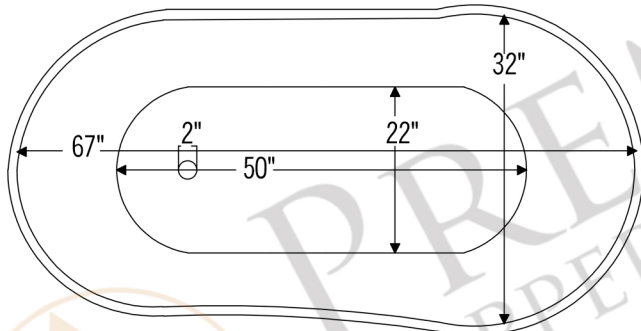

PREMIER
COPPER PRODUCTS

MODEL NUMBER: BTS67DB

- * Description: 67" Hammered Copper Single Slipper Bathtub
- * Outer Dimension: 67" x 32" x 32"
- * Foot Side Tub Height: 24"
- * Rim: 2" Rolled Rim
- * Drain Opening: 2" End
- * Finish: Oil Rubbed Bronze

CODE/STANDARD COMPLIANCE

* IAPMO/UPC LISTED

THIS PRODUCT IS HAND CRAFTED, SMALL VARIANCES IN COLOR AND SIZE MAY OCCUR.
DO NOT MAKE ANY INSTALLATION CUTS UNTIL YOU RECEIVE YOUR ITEM(S).