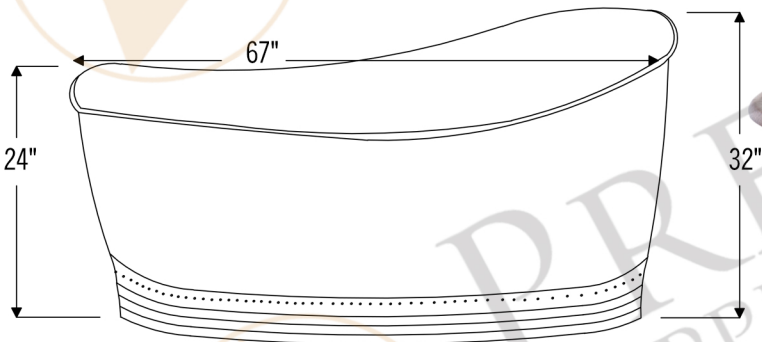

PREMIER
COPPER PRODUCTS

MODEL NUMBER: BTS67DB

- * Description: 67" Hammered Copper Single Slipper Bathtub
- * Outer Dimension: 67" x 32" x 32"
- * Foot Side Tub Height: 24"
- * Rim: 2" Rolled Rim
- * Drain Opening: 2" End
- * Finish: Oil Rubbed Bronze

CODE/STANDARD COMPLIANCE

* IAPMO/UPC LISTED

THIS PRODUCT IS HAND CRAFTED, SMALL VARIANCES IN COLOR AND SIZE MAY OCCUR.
DO NOT MAKE ANY INSTALLATION CUTS UNTIL YOU RECEIVE YOUR ITEM(S).