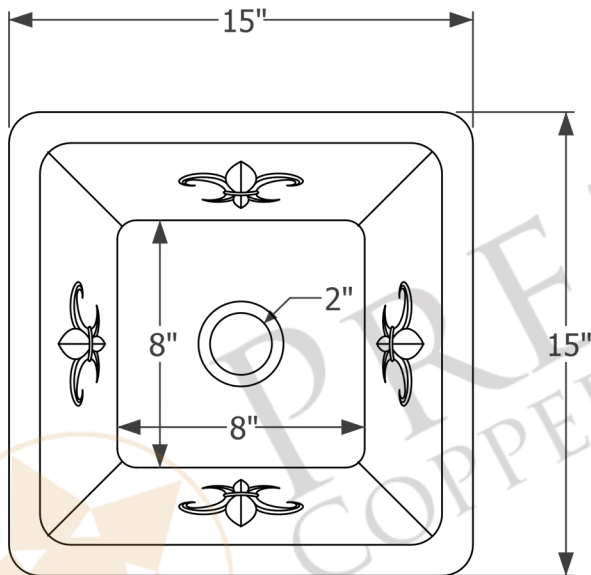

PREMIER  
COPPER PRODUCTS

MODEL NUMBER: BS15FDB2

- \* Description: 15" Square Fleur De Lis Copper Bar/Prep Sink with 2" Drain Opening
- \* Outer Dimension: 15" x 15" x 7"
- \* Inner Dimension: 13" x 13" x 7"
- \* Rim: 1"
- \* Drain Opening: 2"
- \* Finish: Oil Rubbed Bronze
- \* Design: Fleur De Lis

CODE/STANDARD COMPLIANCE

\* IAPMO/cUPC LISTED

\* ORB: Oil Rubbed Bronze

THIS PRODUCT IS HAND CRAFTED, SMALL VARIANCES IN COLOR AND SIZE MAY OCCUR.  
DO NOT MAKE ANY INSTALLATION CUTS UNTIL YOU RECEIVE YOUR ITEM(S).