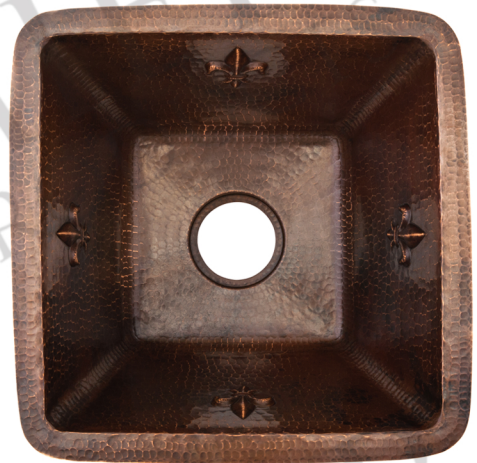

PREMIER  
COPPER PRODUCTS

MODEL NUMBER: BS15FDB2

- \* Description: 15" Square Fleur De Lis Copper Bar/Prep Sink with 2" Drain Opening
- \* Outer Dimension: 15" x 15" x 7"
- \* Inner Dimension: 13" x 13" x 7"
- \* Rim: 1"
- \* Drain Opening: 2"
- \* Finish: Oil Rubbed Bronze
- \* Design: Fleur De Lis

CODE/STANDARD COMPLIANCE

\* IAPMO/cUPC LISTED

\* ORB: Oil Rubbed Bronze

THIS PRODUCT IS HAND CRAFTED, SMALL VARIANCES IN COLOR AND SIZE MAY OCCUR.  
DO NOT MAKE ANY INSTALLATION CUTS UNTIL YOU RECEIVE YOUR ITEM(S).