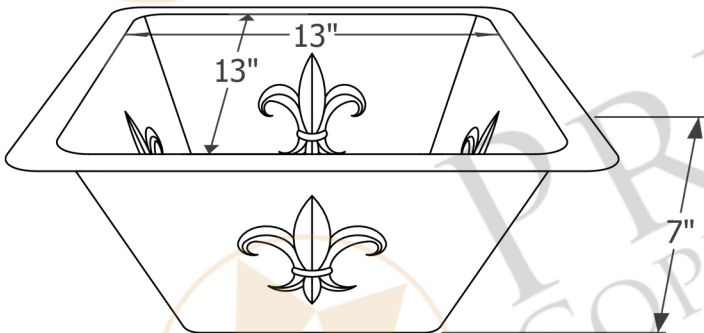

PREMIER
COPPER PRODUCTS

MODEL NUMBER: BS15FDB2

- Description: 15" Square Fleur De Lis Copper Bar/Prep Sink with 2" Drain Opening
- Outer Dimension: 15" x 15" x 7"
- Inner Dimension: 13" x 13" x 7"
- Rim: 1"
- Drain Opening: 2"
- Finish: Oil Rubbed Bronze
- Design: Fleur De Lis

CODE/STANDARD COMPLIANCE

* IAPMO/cUPC LISTED

* ORB: Oil Rubbed Bronze

THIS PRODUCT IS HAND CRAFTED, SMALL VARIANCES IN COLOR AND SIZE MAY OCCUR.
DO NOT MAKE ANY INSTALLATION CUTS UNTIL YOU RECEIVE YOUR ITEM(S).