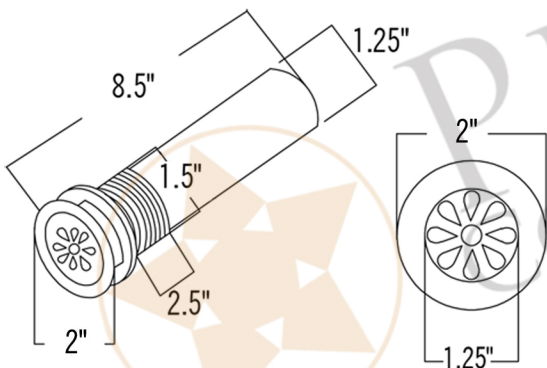

PACKAGE INCLUDES THE FOLLOWING ITEMS:

- * Wine Barrel Vanity / Whiskey Finish
- * Bath Tub Shaped Vessel Hammered Copper Sink / ORB Finish (Model # VBT20DB)
- * 1.5" Non Overflow Teardrop Grid Drain / ORB Finish (Model# D-207ORB)
- * Copper Sink Wax (Model# W900-WAX)
- * Neutral Cure Copper Sink Installation Silicone (Model# C900-ORB)

* ORB: Oil Rubbed Bronze

PACKAGE INCLUDES THE FOLLOWING ITEMS:

- * Wine Barrel Vanity / Whiskey Finish
- * Bath Tub Shaped Vessel Hammered Copper Sink / ORB Finish (Model # VBT20DB)
- * 1.5" Non Overflow Teardrop Grid Drain / ORB Finish (Model# D-207ORB)
- * Copper Sink Wax (Model# W900-WAX)
- * Neutral Cure Copper Sink Installation Silicone (Model# C900-ORB)

* ORB: Oil Rubbed Bronze

COPPER SINK DETAILS (Model# VBT20DB)

- * Description: Bath Tub Shaped Vessel Hammered Copper Sink
- * Outer Dimensions: 20" x 13" x 6"
- * Inner Dimensions: 18" x 11" x 6"
- * Rim: Rolled Rimmed
- * Drain Opening Size: 1.5"
- * Codes/Standards: IAPMO / cUPC Listed

SILICONE DETAILS (Model# C900-ORB)

- * Description: Neutral Cure Copper Sink Installation Silicone
- * Color: Oil Rubbed Bronze
- * Size: 4.7oz

DRAIN DETAILS (Model# D-207ORB)

- * Description: 1.5" Non-Overflow Grid Bathroom Sink Drain
- * Design: Teardrop Grid
- * Upper Flange Dimension: 2"
- * Material: Solid Brass