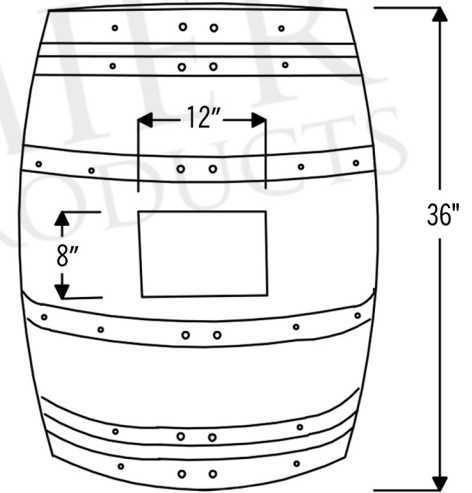

PACKAGE INCLUDES THE FOLLOWING ITEMS:

- * Wine Barrel Vanity / Whiskey Finish
- * Bath Tub Shaped Vessel Hammered Copper Sink / ORB Finish (Model # VBT20DB)
- * 1.5" Non Overflow Teardrop Grid Drain / ORB Finish (Model# D-207ORB)
- * Copper Sink Wax (Model# W900-WAX)
- * Neutral Cure Copper Sink Installation Silicone (Model# C900-ORB)

* ORB: Oil Rubbed Bronze

PACKAGE INCLUDES THE FOLLOWING ITEMS:

- * Wine Barrel Vanity / Whiskey Finish
- * Bath Tub Shaped Vessel Hammered Copper Sink / ORB Finish (Model # VBT20DB)
- * 1.5" Non Overflow Teardrop Grid Drain / ORB Finish (Model# D-207ORB)
- * Copper Sink Wax (Model# W900-WAX)
- * Neutral Cure Copper Sink Installation Silicone (Model# C900-ORB)

* ORB: Oil Rubbed Bronze

COPPER SINK DETAILS (Model# VBT20DB)

- * Description: Bath Tub Shaped Vessel Hammered Copper Sink
- * Outer Dimensions: 20" x 13" x 6"
- * Inner Dimensions: 18" x 11" x 6"
- * Rim: Rolled Rimmed
- * Drain Opening Size: 1.5"
- * Codes/Standards: IAPMO / cUPC Listed

SILICONE DETAILS (Model# C900-ORB)

- * Description: Neutral Cure Copper Sink Installation Silicone
- * Color: Oil Rubbed Bronze
- * Size: 4.7oz

DRAIN DETAILS (Model# D-207ORB)

- * Description: 1.5" Non-Overflow Grid Bathroom Sink Drain
- * Design: Teardrop Grid
- * Upper Flange Dimension: 2"
- * Material: Solid Brass