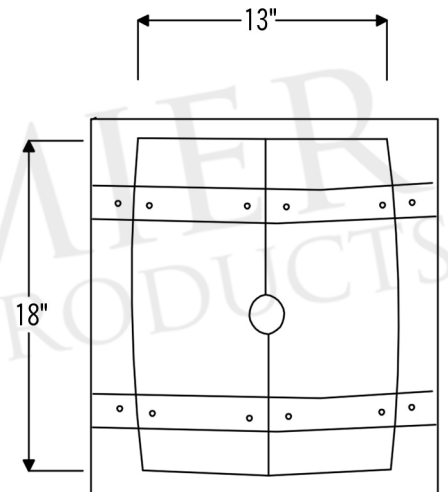

PACKAGE INCLUDES THE FOLLOWING ITEMS:

- Wine Barrel Vanity / Whiskey Finish
- Bath Tub Shaped Vessel Hammered Copper Sink / ORB Finish (Model # VBT20DB)
- 1.5" Non Overflow Teardrop Grid Drain / ORB Finish (Model# D-207ORB)
- Copper Sink Wax (Model# W900-WAX)
- Neutral Cure Copper Sink Installation Silicone (Model# C900-ORB)

* ORB: Oil Rubbed Bronze