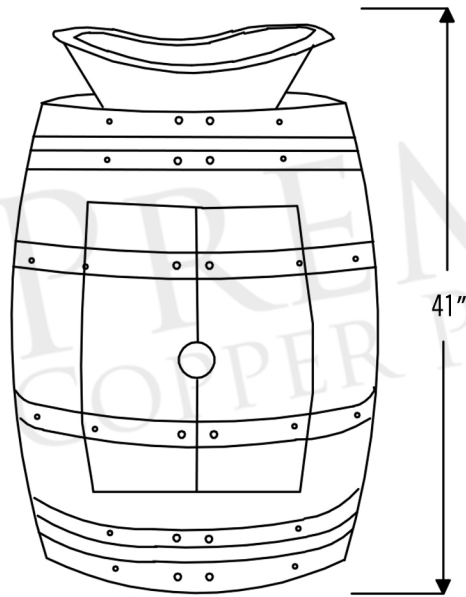

PACKAGE INCLUDES THE FOLLOWING ITEMS:

- * Wine Barrel Vanity / Whiskey Finish
- * Bath Tub Shaped Vessel Hammered Copper Sink / ORB Finish (Model # VBT20DB)
- * 1.5" Non Overflow Teardrop Grid Drain / ORB Finish (Model# D-207ORB)
- * Copper Sink Wax (Model# W900-WAX)
- * Neutral Cure Copper Sink Installation Silicone (Model# C900-ORB)

* ORB: Oil Rubbed Bronze

PACKAGE INCLUDES THE FOLLOWING ITEMS:

- * Wine Barrel Vanity / Whiskey Finish
- * Bath Tub Shaped Vessel Hammered Copper Sink / ORB Finish (Model # VBT20DB)
- * 1.5" Non Overflow Teardrop Grid Drain / ORB Finish (Model# D-207ORB)
- * Copper Sink Wax (Model# W900-WAX)
- * Neutral Cure Copper Sink Installation Silicone (Model# C900-ORB)

* ORB: Oil Rubbed Bronze

COPPER SINK DETAILS (Model# VBT20DB)

- * Description: Bath Tub Shaped Vessel Hammered Copper Sink
- * Outer Dimensions: 20" x 13" x 6"
- * Inner Dimensions: 18" x 11" x 6"
- * Rim: Rolled Rimmed
- * Drain Opening Size: 1.5"
- * Codes/Standards: IAPMO / cUPC Listed

SILICONE DETAILS (Model# C900-ORB)

- * Description: Neutral Cure Copper Sink Installation Silicone
- * Color: Oil Rubbed Bronze
- * Size: 4.7oz

DRAIN DETAILS (Model# D-207ORB)

- * Description: 1.5" Non-Overflow Grid Bathroom Sink Drain
- * Design: Teardrop Grid
- * Upper Flange Dimension: 2"
- * Material: Solid Brass