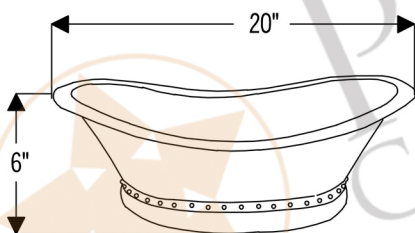

PACKAGE INCLUDES THE FOLLOWING ITEMS:

- * Wine Barrel Vanity / Whiskey Finish
- * Bath Tub Shaped Vessel Hammered Copper Sink / ORB Finish (Model # VBT20DB)
- * 1.5" Non Overflow Teardrop Grid Drain / ORB Finish (Model# D-207ORB)
- * Copper Sink Wax (Model# W900-WAX)
- * Neutral Cure Copper Sink Installation Silicone (Model# C900-ORB)

* ORB: Oil Rubbed Bronze

PACKAGE INCLUDES THE FOLLOWING ITEMS:

- * Wine Barrel Vanity / Whiskey Finish
- * Bath Tub Shaped Vessel Hammered Copper Sink / ORB Finish (Model # VBT20DB)
- * 1.5" Non Overflow Teardrop Grid Drain / ORB Finish (Model# D-207ORB)
- * Copper Sink Wax (Model# W900-WAX)
- * Neutral Cure Copper Sink Installation Silicone (Model# C900-ORB)

* ORB: Oil Rubbed Bronze

COPPER SINK DETAILS (Model# VBT20DB)

- * Description: Bath Tub Shaped Vessel Hammered Copper Sink
- * Outer Dimensions: 20" x 13" x 6"
- * Inner Dimensions: 18" x 11" x 6"
- * Rim: Rolled Rimmed
- * Drain Opening Size: 1.5"
- * Codes/Standards: IAPMO / cUPC Listed

SILICONE DETAILS (Model# C900-ORB)

- * Description: Neutral Cure Copper Sink Installation Silicone
- * Color: Oil Rubbed Bronze
- * Size: 4.7oz

DRAIN DETAILS (Model# D-207ORB)

- * Description: 1.5" Non-Overflow Grid Bathroom Sink Drain
- * Design: Teardrop Grid
- * Upper Flange Dimension: 2"
- * Material: Solid Brass