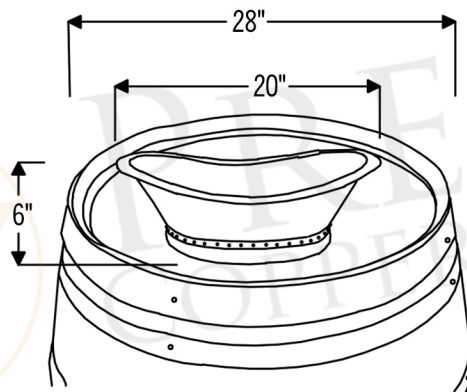

PACKAGE INCLUDES THE FOLLOWING ITEMS:

- * Wine Barrel Vanity / Whiskey Finish
- * Bath Tub Shaped Vessel Hammered Copper Sink / ORB Finish (Model # VBT20DB)
- * 1.5" Non Overflow Teardrop Grid Drain / ORB Finish (Model# D-207ORB)
- * Copper Sink Wax (Model# W900-WAX)
- * Neutral Cure Copper Sink Installation Silicone (Model# C900-ORB)

* ORB: Oil Rubbed Bronze

PACKAGE INCLUDES THE FOLLOWING ITEMS:

- * Wine Barrel Vanity / Whiskey Finish
- * Bath Tub Shaped Vessel Hammered Copper Sink / ORB Finish (Model # VBT20DB)
- * 1.5" Non Overflow Teardrop Grid Drain / ORB Finish (Model# D-207ORB)
- * Copper Sink Wax (Model# W900-WAX)
- * Neutral Cure Copper Sink Installation Silicone (Model# C900-ORB)

* ORB: Oil Rubbed Bronze

COPPER SINK DETAILS (Model# VBT20DB)

- * Description: Bath Tub Shaped Vessel Hammered Copper Sink
- * Outer Dimensions: 20" x 13" x 6"
- * Inner Dimensions: 18" x 11" x 6"
- * Rim: Rolled Rimmed
- * Drain Opening Size: 1.5"
- * Codes/Standards: IAPMO / cUPC Listed

SILICONE DETAILS (Model# C900-ORB)

- * Description: Neutral Cure Copper Sink Installation Silicone
- * Color: Oil Rubbed Bronze
- * Size: 4.7oz

DRAIN DETAILS (Model# D-207ORB)

- * Description: 1.5" Non-Overflow Grid Bathroom Sink Drain
- * Design: Teardrop Grid
- * Upper Flange Dimension: 2"
- * Material: Solid Brass