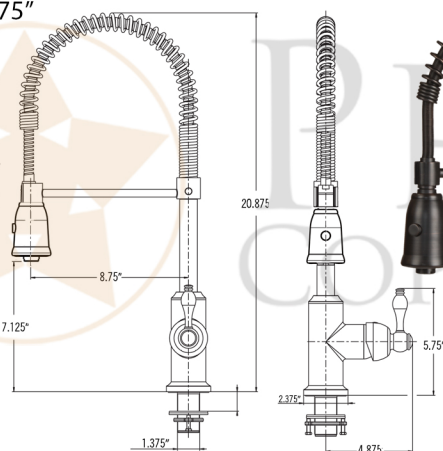

PACKAGE INCLUDES THE FOLLOWING ITEMS:

- * 35" Hammered Copper Kitchen Apron Single Basin Sink w/ Scroll Design (Model# KASDB35229S)
- * Single Handle Spring Pull Down Kitchen Faucet / ORB Finish (K-SPD02ORB)
- * Solid Brass Soap & Lotion Dispenser / ORB Finish (PCP-701ORB)
- * 3.5" Garbage Disposal Drain w/ Basket / ORB Finish (Model# D-130ORB)
- * Oil Rubbed Bronze Installation Silicone (Model# C900-ORB)
- * Copper Sink Wax (Model# W900-WAX)

* ORB: Oil Rubbed Bronze

SINK DETAILS (Model# KASDB35229S)

- * 35" Hammered Copper Kitchen Apron Single Basin Sink w/ Scroll Design
- * Color: Oil Rubbed Bronze
- * Outer Dimension: 35" x 22" x 9"
- * Inner Dimension: 33" x 19" x 9"
- * Rim: Back, Left, Right - 1" / Front - 2"
- * Drain Opening: 3.5" Standard
- * Material Gauge: 14
- * CODE / STANDARD COMPLIANCE: IAPMO / cUPC LISTED

FAUCET DETAILS (Model# K-SPD02ORB)

- * Single Handle Spring Pull Down Kitchen Faucet
- * Color: Oil Rubbed Bronze
- * Solid Brass Construction
- * Ceramic Disc Cartridges
- * Overall Height: 20.875"
- * Spout Reach: 8.75"
- * 360 Degree Swivel
- * ASME A112.18.1/ CSA B125.1, NSF/ANSI 61, California Lead Plumbing Law, ADA and Prop 65 Compliant

SOAP DISPENSER DETAILS (Model# PCP-701ORB)

- * Deluxe Soap and Lotion Dispenser
- * Color: Oil Rubbed Bronze
- * Solid Brass Head & Plastic Bottle
- * 4" Spout Reach
- * 500 ML Plastic Bottle
- * Prop 65 Compliant