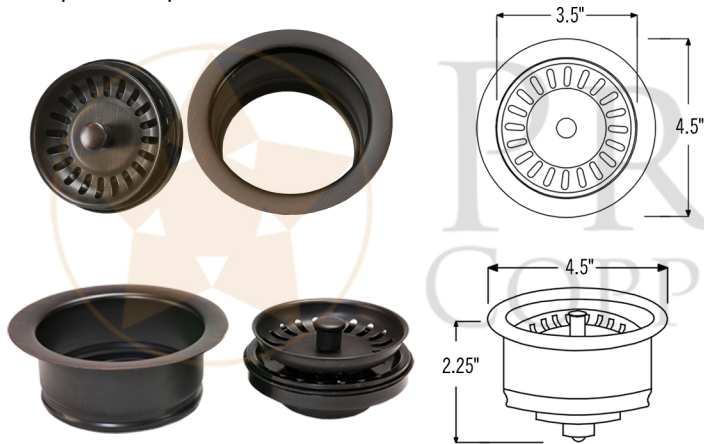

PACKAGE INCLUDES THE FOLLOWING ITEMS:

- 35" Hammered Copper Kitchen Apron Single Basin Sink w/ Scroll Design (Model# KASDB35229S)
- Single Handle Spring Pull Down Kitchen Faucet / ORB Finish (K-SPD02ORB)
- Solid Brass Soap & Lotion Dispenser / ORB Finish (PCP-701ORB)
- 3.5" Garbage Disposal Drain w/ Basket / ORB Finish (Model# D-130ORB)
- Oil Rubbed Bronze Installation Silicone (Model# C900-ORB)
- Copper Sink Wax (Model# W900-WAX)

* ORB: Oil Rubbed Bronze

DRAIN DETAILS (Model# D-130ORB)

- 3.5" Deluxe Garbage Disposal Drain w/ Basket
- Color: Oil Rubbed Bronze
- Outer Dimension: 4.5" x 2.25"
- Inner Dimension: 3.5"
- Installation Type: Insinkerator Brand Compatible
- Material: Brass
- Prop 65 Compliant