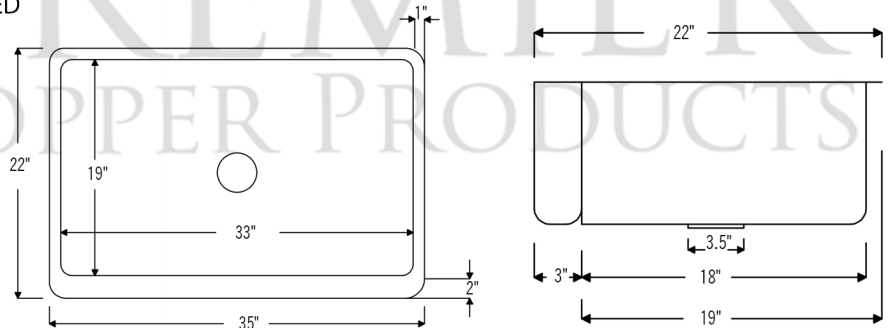

* ORB: Oil Rubbed Bronze

SINK DETAILS (Model# KASDB35229S)

- * 35" Hammered Copper Kitchen Apron Single Basin Sink w/ Scroll Design
- * Color: Oil Rubbed Bronze
- * Outer Dimension: 35" x 22" x 9"
- * Inner Dimension: 33" x 19" x 9"
- * Rim: Back, Left, Right - 1" / Front - 2"
- * Drain Opening: 3.5" Standard
- * Material Gauge: 14
- * CODE / STANDARD COMPLIANCE: IAPMO / cUPC LISTED

FAUCET DETAILS (Model# K-SPD02ORB)

- * Single Handle Spring Pull Down Kitchen Faucet
- * Color: Oil Rubbed Bronze
- * Solid Brass Construction
- * Ceramic Disc Cartridges
- * Overall Height: 20.875"
- * Spout Reach: 8.75"
- * 360 Degree Swivel
- * ASME A112.18.1/ CSA B125.1, NSF/ANSI 61, California Lead Plumbing Law, ADA and Prop 65 Compliant

SOAP DISPENSER DETAILS (Model# PCP-701ORB)

- * Deluxe Soap and Lotion Dispenser
- * Color: Oil Rubbed Bronze
- * Solid Brass Head & Plastic Bottle
- * 4" Spout Reach
- * 500 ML Plastic Bottle
- * Prop 65 Compliant

* ORB: Oil Rubbed Bronze

DRAIN DETAILS (Model# D-130ORB)

- * 3.5" Deluxe Garbage Disposal Drain w/ Basket
- * Color: Oil Rubbed Bronze
- * Outer Dimension: 4.5" x 2.25"
- * Inner Dimension: 3.5"
- * Installation Type: Insinkerator Brand Compatible
- * Material: Brass
- * Prop 65 Compliant