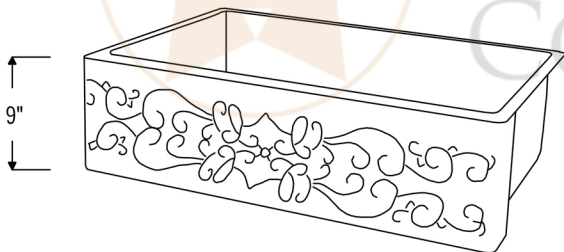

PACKAGE INCLUDES THE FOLLOWING ITEMS:

- * 35" Hammered Copper Kitchen Apron Single Basin Sink w/ Scroll Design (Model# KASDB35229S)
- * Single Handle Spring Pull Down Kitchen Faucet / ORB Finish (K-SPD02ORB)
- * Solid Brass Soap & Lotion Dispenser / ORB Finish (PCP-701ORB)
- * 3.5" Garbage Disposal Drain w/ Basket / ORB Finish (Model# D-130ORB)
- * Oil Rubbed Bronze Installation Silicone (Model# C900-ORB)
- * Copper Sink Wax (Model# W900-WAX)

* ORB: Oil Rubbed Bronze

SINK DETAILS (Model# KASDB35229S)

- * 35" Hammered Copper Kitchen Apron Single Basin Sink w/ Scroll Design
- * Color: Oil Rubbed Bronze
- * Outer Dimension: 35" x 22" x 9"
- * Inner Dimension: 33" x 19" x 9"
- * Rim: Back, Left, Right - 1" / Front - 2"
- * Drain Opening: 3.5" Standard
- * Material Gauge: 14
- * CODE / STANDARD COMPLIANCE: IAPMO / cUPC LISTED

FAUCET DETAILS (Model# K-SPD02ORB)

- * Single Handle Spring Pull Down Kitchen Faucet
- * Color: Oil Rubbed Bronze
- * Solid Brass Construction
- * Ceramic Disc Cartridges
- * Overall Height: 20.875"
- * Spout Reach: 8.75"
- * 360 Degree Swivel
- * ASME A112.18.1/ CSA B125.1, NSF/ANSI 61, California Lead Plumbing Law, ADA and Prop 65 Compliant

SOAP DISPENSER DETAILS (Model# PCP-701ORB)

- * Deluxe Soap and Lotion Dispenser
- * Color: Oil Rubbed Bronze
- * Solid Brass Head & Plastic Bottle
- * 4" Spout Reach
- * 500 ML Plastic Bottle
- * Prop 65 Compliant