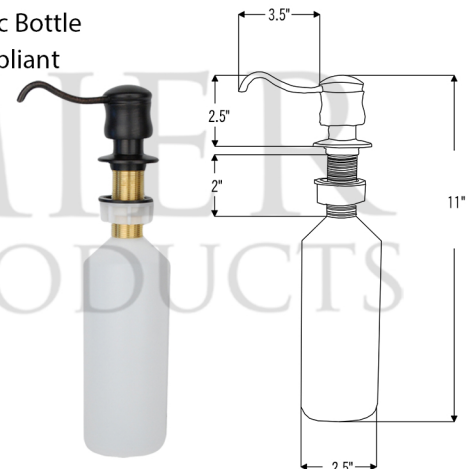

PACKAGE INCLUDES THE FOLLOWING ITEMS:

- * 35" Hammered Copper Kitchen Apron Single Basin Sink w/ Scroll Design (Model# KASDB35229S)
- * Single Handle Spring Pull Down Kitchen Faucet / ORB Finish (K-SPD02ORB)
- * Solid Brass Soap & Lotion Dispenser / ORB Finish (PCP-701ORB)
- * 3.5" Garbage Disposal Drain w/ Basket / ORB Finish (Model# D-130ORB)
- * Oil Rubbed Bronze Installation Silicone (Model# C900-ORB)
- * Copper Sink Wax (Model# W900-WAX)

* ORB: Oil Rubbed Bronze

SINK DETAILS (Model# KASDB35229S)

- * 35" Hammered Copper Kitchen Apron Single Basin Sink w/ Scroll Design
- * Color: Oil Rubbed Bronze
- * Outer Dimension: 35" x 22" x 9"
- * Inner Dimension: 33" x 19" x 9"
- * Rim: Back, Left, Right - 1" / Front - 2"
- * Drain Opening: 3.5" Standard
- * Material Gauge: 14
- * CODE / STANDARD COMPLIANCE: IAPMO / cUPC LISTED

FAUCET DETAILS (Model# K-SPD02ORB)

- * Single Handle Spring Pull Down Kitchen Faucet
- * Color: Oil Rubbed Bronze
- * Solid Brass Construction
- * Ceramic Disc Cartridges
- * Overall Height: 20.875"
- * Spout Reach: 8.75"
- * 360 Degree Swivel
- * ASME A112.18.1/ CSA B125.1, NSF/ANSI 61, California Lead Plumbing Law, ADA and Prop 65 Compliant

SOAP DISPENSER DETAILS (Model# PCP-701ORB)

- * Deluxe Soap and Lotion Dispenser
- * Color: Oil Rubbed Bronze
- * Solid Brass Head & Plastic Bottle
- * 4" Spout Reach
- * 500 ML Plastic Bottle
- * Prop 65 Compliant