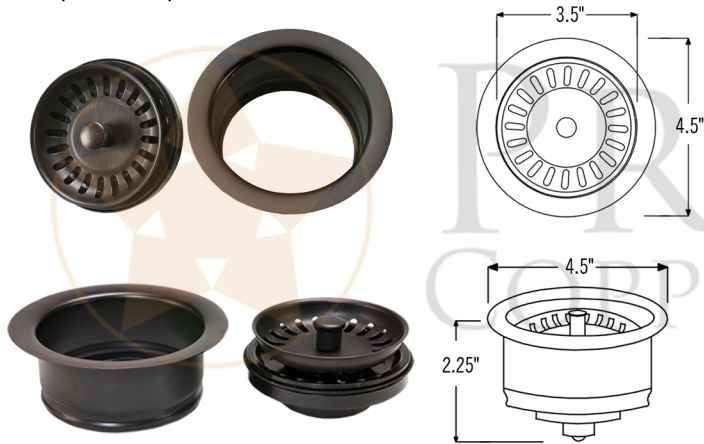

PACKAGE INCLUDES THE FOLLOWING ITEMS:

- 33" Hammered Copper Kitchen Apron Single Basin Sink w/ Scroll Design (Model# KASDB33229S)
- Single Handle Spring Pull Down Kitchen Faucet / ORB Finish (K-SPD02ORB)
- Solid Brass Soap & Lotion Dispenser / ORB Finish (PCP-701ORB)
- 3.5" Garbage Disposal Drain w/ Basket / ORB Finish (Model# D-130ORB)
- Oil Rubbed Bronze Installation Silicone (Model# C900-ORB)
- Copper Sink Wax (Model# W900-WAX)

* ORB: Oil Rubbed Bronze

DRAIN #1 DETAILS (Model# D-130ORB)

- 3.5" Deluxe Garbage Disposal Drain w/ Basket
- Color: Oil Rubbed Bronze
- Outer Dimension: 4.5" x 2.25"
- Inner Dimension: 3.5"
- Installation Type: Insinkerator Brand Compatible
- Material: Brass
- Prop 65 Compliant