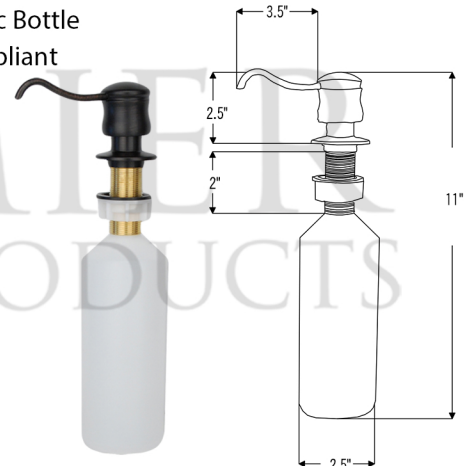

PACKAGE INCLUDES THE FOLLOWING ITEMS:

- * 33" Hammered Copper Kitchen Apron Single Basin Sink w/ Scroll Design (Model# KASDB33229S)
- * Single Handle Spring Pull Down Kitchen Faucet / ORB Finish (K-SPD02ORB)
- * Solid Brass Soap & Lotion Dispenser / ORB Finish (PCP-701ORB)
- * 3.5" Garbage Disposal Drain w/ Basket / ORB Finish (Model# D-130ORB)
- * Oil Rubbed Bronze Installation Silicone (Model# C900-ORB)
- * Copper Sink Wax (Model# W900-WAX)

* ORB: Oil Rubbed Bronze

SINK DETAILS (Model# KASDB33229S)

- * 33" Hammered Copper Kitchen Apron Single Basin Sink w/ Scroll Design
- * Color: Oil Rubbed Bronze
- * Outer Dimension: 33" x 22" x 9"
- * Inner Dimension: 31" x 19" x 9"
- * Rim: Back, Left, Right - 1" / Front - 2"
- * Drain Opening: 3.5" Standard
- * Material Gauge: 14
- * CODE / STANDARD COMPLIANCE: IAPMO / cUPC LISTED

FAUCET DETAILS (Model# K-SPD02ORB)

- * Single Handle Spring Pull Down Kitchen Faucet
- * Color: Oil Rubbed Bronze
- * Solid Brass Construction
- * Ceramic Disc Cartridges
- * Overall Height: 20.875"
- * Spout Reach: 8.75"
- * 360 Degree Swivel
- * ASME A112.18.1/ CSA B125.1, NSF/ANSI 61, California Lead Plumbing Law, ADA and Prop 65 Compliant

SOAP DISPENSER DETAILS (Model# PCP-701ORB)

- * Deluxe Soap and Lotion Dispenser
- * Color: Oil Rubbed Bronze
- * Solid Brass Head & Plastic Bottle
- * 4" Spout Reach
- * 500 ML Plastic Bottle
- * Prop 65 Compliant