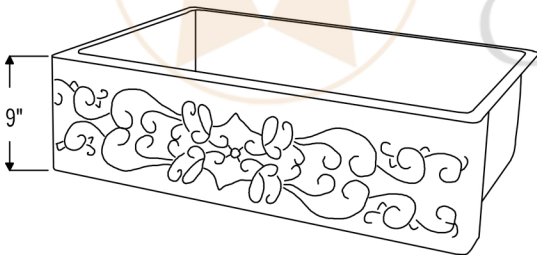

PACKAGE INCLUDES THE FOLLOWING ITEMS:

- * 33" Hammered Copper Kitchen Apron Single Basin Sink w/ Scroll Design (Model# KASDB33229S)
- * Single Handle Spring Pull Down Kitchen Faucet / ORB Finish (K-SPD02ORB)
- * Solid Brass Soap & Lotion Dispenser / ORB Finish (PCP-701ORB)
- * 3.5" Garbage Disposal Drain w/ Basket / ORB Finish (Model# D-130ORB)
- * Oil Rubbed Bronze Installation Silicone (Model# C900-ORB)
- * Copper Sink Wax (Model# W900-WAX)

* ORB: Oil Rubbed Bronze

SINK DETAILS (Model# KASDB33229S)

- * 33" Hammered Copper Kitchen Apron Single Basin Sink w/ Scroll Design
- * Color: Oil Rubbed Bronze
- * Outer Dimension: 33" x 22" x 9"
- * Inner Dimension: 31" x 19" x 9"
- * Rim: Back, Left, Right - 1" / Front - 2"
- * Drain Opening: 3.5" Standard
- * Material Gauge: 14
- * CODE / STANDARD COMPLIANCE: IAPMO / cUPC LISTED

FAUCET DETAILS (Model# K-SPD02ORB)

- * Single Handle Spring Pull Down Kitchen Faucet
- * Color: Oil Rubbed Bronze
- * Solid Brass Construction
- * Ceramic Disc Cartridges
- * Overall Height: 20.875"
- * Spout Reach: 8.75"
- * 360 Degree Swivel
- * ASME A112.18.1/ CSA B125.1, NSF/ANSI 61, California Lead Plumbing Law, ADA and Prop 65 Compliant

SOAP DISPENSER DETAILS (Model# PCP-701ORB)

- * Deluxe Soap and Lotion Dispenser
- * Color: Oil Rubbed Bronze
- * Solid Brass Head & Plastic Bottle
- * 4" Spout Reach
- * 500 ML Plastic Bottle
- * Prop 65 Compliant