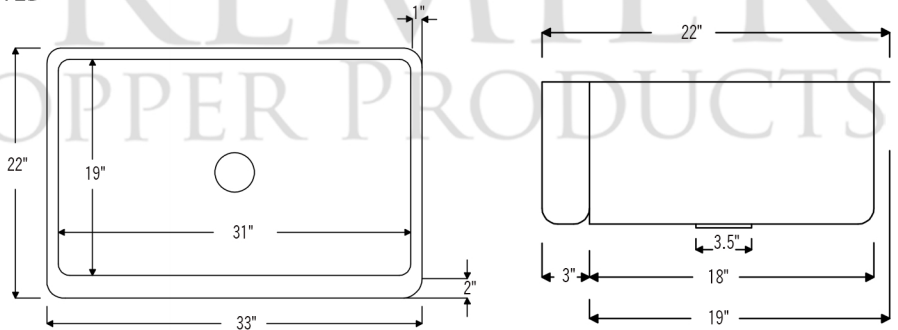

PACKAGE INCLUDES THE FOLLOWING ITEMS:

- * 33" Hammered Copper Kitchen Apron Single Basin Sink w/ Scroll Design (Model# KASDB33229S)
- * Single Handle Spring Pull Down Kitchen Faucet / ORB Finish (K-SPD02ORB)
- * Solid Brass Soap & Lotion Dispenser / ORB Finish (PCP-701ORB)
- * 3.5" Garbage Disposal Drain w/ Basket / ORB Finish (Model# D-130ORB)
- * Oil Rubbed Bronze Installation Silicone (Model# C900-ORB)
- * Copper Sink Wax (Model# W900-WAX)

* ORB: Oil Rubbed Bronze

SINK DETAILS (Model# KASDB33229S)

- * 33" Hammered Copper Kitchen Apron Single Basin Sink w/ Scroll Design
- * Color: Oil Rubbed Bronze
- * Outer Dimension: 33" x 22" x 9"
- * Inner Dimension: 31" x 19" x 9"
- * Rim: Back, Left, Right - 1" / Front - 2"
- * Drain Opening: 3.5" Standard
- * Material Gauge: 14
- * CODE / STANDARD COMPLIANCE: IAPMO / cUPC LISTED

FAUCET DETAILS (Model# K-SPD02ORB)

- * Single Handle Spring Pull Down Kitchen Faucet
- * Color: Oil Rubbed Bronze
- * Solid Brass Construction
- * Ceramic Disc Cartridges
- * Overall Height: 20.875"
- * Spout Reach: 8.75"
- * 360 Degree Swivel
- * ASME A112.18.1/ CSA B125.1, NSF/ANSI 61, California Lead Plumbing Law, ADA and Prop 65 Compliant

SOAP DISPENSER DETAILS (Model# PCP-701ORB)

- * Deluxe Soap and Lotion Dispenser
- * Color: Oil Rubbed Bronze
- * Solid Brass Head & Plastic Bottle
- * 4" Spout Reach
- * 500 ML Plastic Bottle
- * Prop 65 Compliant