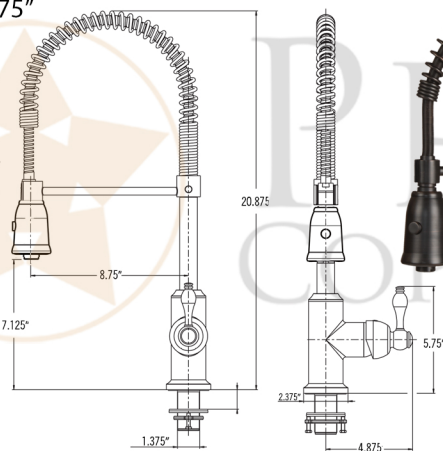

PACKAGE INCLUDES THE FOLLOWING ITEMS:

- * 33" Hammered Copper Kitchen Apron Single Basin Sink w/ Scroll Design (Model# KASDB33229S)
- * Single Handle Spring Pull Down Kitchen Faucet / ORB Finish (K-SPD02ORB)
- * Solid Brass Soap & Lotion Dispenser / ORB Finish (PCP-701ORB)
- * 3.5" Garbage Disposal Drain w/ Basket / ORB Finish (Model# D-130ORB)
- * Oil Rubbed Bronze Installation Silicone (Model# C900-ORB)
- * Copper Sink Wax (Model# W900-WAX)

* ORB: Oil Rubbed Bronze

SINK DETAILS (Model# KASDB33229S)

- * 33" Hammered Copper Kitchen Apron Single Basin Sink w/ Scroll Design
- * Color: Oil Rubbed Bronze
- * Outer Dimension: 33" x 22" x 9"
- * Inner Dimension: 31" x 19" x 9"
- * Rim: Back, Left, Right - 1" / Front - 2"
- * Drain Opening: 3.5" Standard
- * Material Gauge: 14
- * CODE / STANDARD COMPLIANCE: IAPMO / cUPC LISTED

FAUCET DETAILS (Model# K-SPD02ORB)

- * Single Handle Spring Pull Down Kitchen Faucet
- * Color: Oil Rubbed Bronze
- * Solid Brass Construction
- * Ceramic Disc Cartridges
- * Overall Height: 20.875"
- * Spout Reach: 8.75"
- * 360 Degree Swivel
- * ASME A112.18.1/ CSA B125.1, NSF/ANSI 61, California Lead Plumbing Law, ADA and Prop 65 Compliant

SOAP DISPENSER DETAILS (Model# PCP-701ORB)

- * Deluxe Soap and Lotion Dispenser
- * Color: Oil Rubbed Bronze
- * Solid Brass Head & Plastic Bottle
- * 4" Spout Reach
- * 500 ML Plastic Bottle
- * Prop 65 Compliant