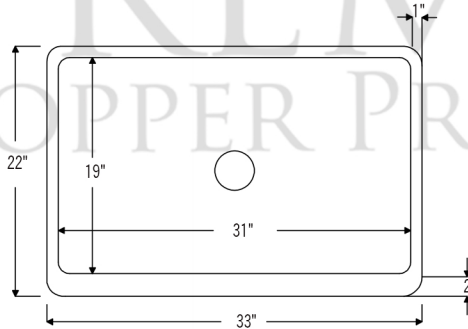

* ORB: Oil Rubbed Bronze

SINK DETAILS (Model# KASDB33229BS)

- * 33" Hammered Copper Kitchen Apron Single Basin Sink w/ Barrel Strap Design
- * Color: Oil Rubbed Bronze
- * Outer Dimension: 33" x 22" x 9"
- * Inner Dimension: 31" x 19" x 9"
- * Drain Size: 3.5" Standard
- * Material Gauge: 14
- * CODE / STANDARD COMPLIANCE: IAPMO / cUPC LISTED

FAUCET DETAILS (Model# K-SPD02ORB)

- * Single Handle Spring Pull Down Kitchen Faucet
- * Color: Oil Rubbed Bronze
- * Solid Brass Construction
- * Ceramic Disc Cartridges
- * Overall Height: 20.875"
- * Spout Reach: 8.75"
- * 360 Degree Swivel
- * ASME A112.18.1/ CSA B125.1, NSF/ANSI 61, California Lead Plumbing Law, ADA and Prop 65 Compliant

SOAP DISPENSER DETAILS (Model# PCP-701ORB)

- * Deluxe Soap and Lotion Dispenser
- * Color: Oil Rubbed Bronze
- * Solid Brass Head & Plastic Bottle
- * 4" Spout Reach
- * 500 ML Plastic Bottle
- * Prop 65 Compliant