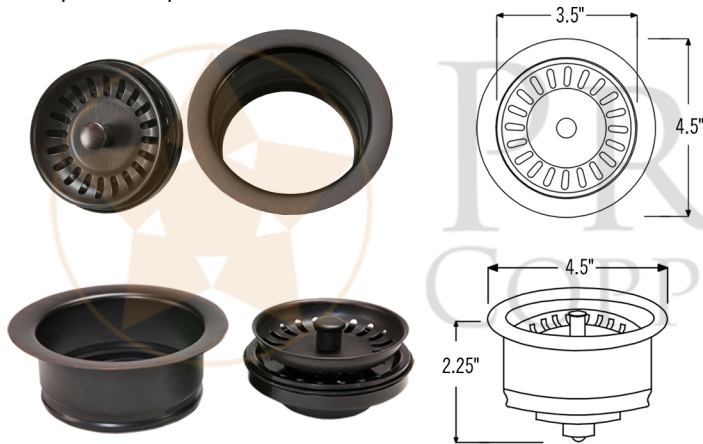

PACKAGE INCLUDES THE FOLLOWING ITEMS:

- 33" Hammered Copper Kitchen Apron Single Basin Sink w/ Barrel Strap Design (Model# KASDB33229BS)
- Single Handle Spring Pull Down Kitchen Faucet / ORB Finish (K-SPD02ORB)
- Solid Brass Soap & Lotion Dispenser / ORB Finish (PCP-701ORB)
- 3.5" Garbage Disposal Drain w/ Basket / ORB Finish (Model# D-130ORB)
- Oil Rubbed Bronze Installation Silicone (Model# C900-ORB)
- Copper Sink Wax (Model# W900-WAX)

* ORB: Oil Rubbed Bronze

DRAIN DETAILS (Model# D-130ORB)

- 3.5" Deluxe Garbage Disposal Drain w/ Basket
- Color: Oil Rubbed Bronze
- Outer Dimension: 4.5" x 2.25"
- Inner Dimension: 3.5"
- Installation Type: Insinkerator Brand Compatible
- Material: Brass
- Prop 65 Compliant