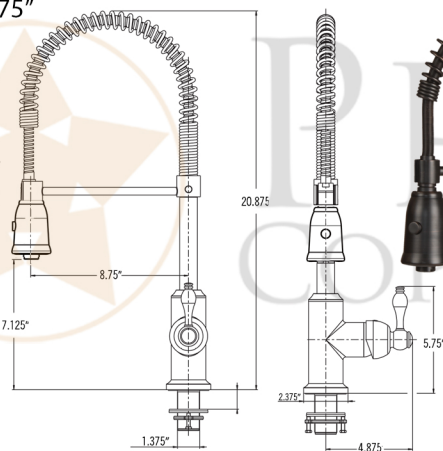

PACKAGE INCLUDES THE FOLLOWING ITEMS:

- * 33" Hammered Copper Kitchen Apron Single Basin Sink w/ Barrel Strap Design (Model# KASDB33229BS)
- * Single Handle Spring Pull Down Kitchen Faucet / ORB Finish (K-SPD02ORB)
- * Solid Brass Soap & Lotion Dispenser / ORB Finish (PCP-701ORB)
- * 3.5" Garbage Disposal Drain w/ Basket / ORB Finish (Model# D-130ORB)
- * Oil Rubbed Bronze Installation Silicone (Model# C900-ORB)
- * Copper Sink Wax (Model# W900-WAX)

* ORB: Oil Rubbed Bronze

SINK DETAILS (Model# KASDB33229BS)

- * 33" Hammered Copper Kitchen Apron Single Basin Sink w/ Barrel Strap Design
- * Color: Oil Rubbed Bronze
- * Outer Dimension: 33" x 22" x 9"
- * Inner Dimension: 31" x 19" x 9"
- * Drain Size: 3.5" Standard
- * Material Gauge: 14
- * CODE / STANDARD COMPLIANCE: IAPMO / cUPC LISTED

FAUCET DETAILS (Model# K-SPD02ORB)

- * Single Handle Spring Pull Down Kitchen Faucet
- * Color: Oil Rubbed Bronze
- * Solid Brass Construction
- * Ceramic Disc Cartridges
- * Overall Height: 20.875"
- * Spout Reach: 8.75"
- * 360 Degree Swivel
- * ASME A112.18.1/ CSA B125.1, NSF/ANSI 61, California Lead Plumbing Law, ADA and Prop 65 Compliant

SOAP DISPENSER DETAILS (Model# PCP-701ORB)

- * Deluxe Soap and Lotion Dispenser
- * Color: Oil Rubbed Bronze
- * Solid Brass Head & Plastic Bottle
- * 4" Spout Reach
- * 500 ML Plastic Bottle
- * Prop 65 Compliant