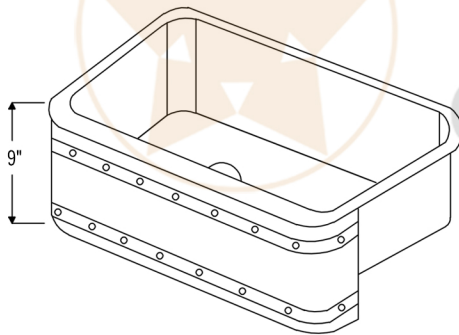

PACKAGE INCLUDES THE FOLLOWING ITEMS:

- * 33" Hammered Copper Kitchen Apron Single Basin Sink w/ Barrel Strap Design (Model# KASDB33229BS)
- * Single Handle Spring Pull Down Kitchen Faucet / ORB Finish (K-SPD02ORB)
- * Solid Brass Soap & Lotion Dispenser / ORB Finish (PCP-701ORB)
- * 3.5" Garbage Disposal Drain w/ Basket / ORB Finish (Model# D-130ORB)
- * Oil Rubbed Bronze Installation Silicone (Model# C900-ORB)
- * Copper Sink Wax (Model# W900-WAX)

* ORB: Oil Rubbed Bronze

SINK DETAILS (Model# KASDB33229BS)

- * 33" Hammered Copper Kitchen Apron Single Basin Sink w/ Barrel Strap Design
- * Color: Oil Rubbed Bronze
- * Outer Dimension: 33" x 22" x 9"
- * Inner Dimension: 31" x 19" x 9"
- * Drain Size: 3.5" Standard
- * Material Gauge: 14
- * CODE / STANDARD COMPLIANCE: IAPMO / cUPC LISTED

FAUCET DETAILS (Model# K-SPD02ORB)

- * Single Handle Spring Pull Down Kitchen Faucet
- * Color: Oil Rubbed Bronze
- * Solid Brass Construction
- * Ceramic Disc Cartridges
- * Overall Height: 20.875"
- * Spout Reach: 8.75"
- * 360 Degree Swivel
- * ASME A112.18.1/ CSA B125.1, NSF/ANSI 61, California Lead Plumbing Law, ADA and Prop 65 Compliant

SOAP DISPENSER DETAILS (Model# PCP-701ORB)

- * Deluxe Soap and Lotion Dispenser
- * Color: Oil Rubbed Bronze
- * Solid Brass Head & Plastic Bottle
- * 4" Spout Reach
- * 500 ML Plastic Bottle
- * Prop 65 Compliant