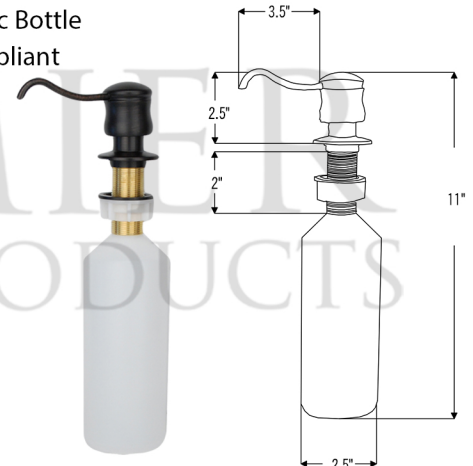

PACKAGE INCLUDES THE FOLLOWING ITEMS:

- * 33" Hammered Copper Kitchen Apron Single Basin Sink w/ Barrel Strap Design (Model# KASDB33229BS)
- * Single Handle Spring Pull Down Kitchen Faucet / ORB Finish (K-SPD02ORB)
- * Solid Brass Soap & Lotion Dispenser / ORB Finish (PCP-701ORB)
- * 3.5" Garbage Disposal Drain w/ Basket / ORB Finish (Model# D-130ORB)
- * Oil Rubbed Bronze Installation Silicone (Model# C900-ORB)
- * Copper Sink Wax (Model# W900-WAX)

* ORB: Oil Rubbed Bronze

SINK DETAILS (Model# KASDB33229BS)

- * 33" Hammered Copper Kitchen Apron Single Basin Sink w/ Barrel Strap Design
- * Color: Oil Rubbed Bronze
- * Outer Dimension: 33" x 22" x 9"
- * Inner Dimension: 31" x 19" x 9"
- * Drain Size: 3.5" Standard
- * Material Gauge: 14
- * CODE / STANDARD COMPLIANCE: IAPMO / cUPC LISTED

FAUCET DETAILS (Model# K-SPD02ORB)

- * Single Handle Spring Pull Down Kitchen Faucet
- * Color: Oil Rubbed Bronze
- * Solid Brass Construction
- * Ceramic Disc Cartridges
- * Overall Height: 20.875"
- * Spout Reach: 8.75"
- * 360 Degree Swivel
- * ASME A112.18.1/ CSA B125.1, NSF/ANSI 61, California Lead Plumbing Law, ADA and Prop 65 Compliant

SOAP DISPENSER DETAILS (Model# PCP-701ORB)

- * Deluxe Soap and Lotion Dispenser
- * Color: Oil Rubbed Bronze
- * Solid Brass Head & Plastic Bottle
- * 4" Spout Reach
- * 500 ML Plastic Bottle
- * Prop 65 Compliant