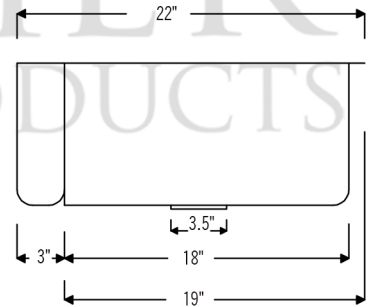

* ORB: Oil Rubbed Bronze

SINK DETAILS (Model# KASDB33229BS)

- * 33" Hammered Copper Kitchen Apron Single Basin Sink w/ Barrel Strap Design
- * Color: Oil Rubbed Bronze
- * Outer Dimension: 33" x 22" x 9"
- * Inner Dimension: 31" x 19" x 9"
- * Drain Size: 3.5" Standard
- * Material Gauge: 14
- * CODE / STANDARD COMPLIANCE: IAPMO / cUPC LISTED

FAUCET DETAILS (Model# K-SPD02ORB)

- * Single Handle Spring Pull Down Kitchen Faucet
- * Color: Oil Rubbed Bronze
- * Solid Brass Construction
- * Ceramic Disc Cartridges
- * Overall Height: 20.875"
- * Spout Reach: 8.75"
- * 360 Degree Swivel
- * ASME A112.18.1/ CSA B125.1, NSF/ANSI 61, California Lead Plumbing Law, ADA and Prop 65 Compliant

SOAP DISPENSER DETAILS (Model# PCP-701ORB)

- * Deluxe Soap and Lotion Dispenser
- * Color: Oil Rubbed Bronze
- * Solid Brass Head & Plastic Bottle
- * 4" Spout Reach
- * 500 ML Plastic Bottle
- * Prop 65 Compliant