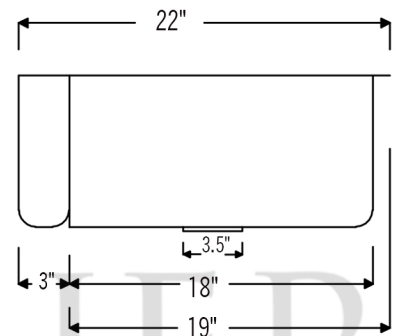

* ORB: Oil Rubbed Bronze

SINK DETAILS (Model# KASDB35229S)

- * 35" Hammered Copper Kitchen Apron Single Basin Sink w/ Scroll Design
- * Color: Oil Rubbed Bronze
- * Outer Dimension: 35" x 22" x 9"
- * Inner Dimension: 33" x 19" x 9"
- * Rim: Left, Back, Right - 1" / Front - 2"
- * Drain Opening: 3.5" Standard
- * Material Gauge: 14
- * CODE / STANDARD COMPLIANCE: IAPMO / cUPC LISTED

PREMIER
COPPER PRODUCTS

SILICONE DETAILS (Model# C900-ORB)

- * Neutral Cure Installation Silicone
- * Size: 4.7 OZ
- * Matches a Variety of Different Styled Sinks and Drains

COPPER SINK WAX DETAILS (Model# W900-WAX)