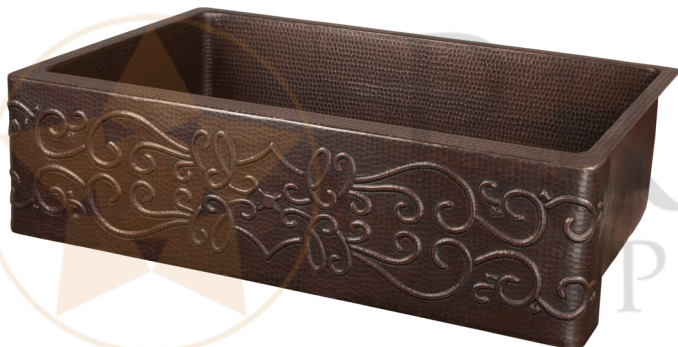

PACKAGE INCLUDES THE FOLLOWING ITEMS:

- * 35" Hammered Copper Kitchen Apron Single Basin Sink w/ Scroll Design (Model# KASDB35229S)
- * 3.5" Garbage Disposal Drain w/ Basket / ORB Finish (Model# D-130ORB)
- * Oil Rubbed Bronze Installation Silicone (Model# C900-ORB)
- * Copper Sink Wax (Model# W900-WAX)

* ORB: Oil Rubbed Bronze

SINK DETAILS (Model# KASDB35229S)

- * 35" Hammered Copper Kitchen Apron Single Basin Sink w/ Scroll Design
- * Color: Oil Rubbed Bronze
- * Outer Dimension: 35" x 22" x 9"
- * Inner Dimension: 33" x 19" x 9"
- * Rim: Left, Back, Right - 1" / Front - 2"
- * Drain Opening: 3.5" Standard
- * Material Gauge: 14
- * CODE / STANDARD COMPLIANCE: IAPMO / cUPC LISTED

* ORB: Oil Rubbed Bronze

DRAIN DETAILS (Model# D-130ORB)

- * 3.5" Deluxe Garbage Disposal Drain w/ Basket
- * Color: Oil Rubbed Bronze
- * Outer Dimension: 4.5" x 2.25"
- * Inner Dimension: 3.5"
- * Installation Type: Insinkerator Brand Compatible
- * Material: Brass
- * Prop 65 Compliant