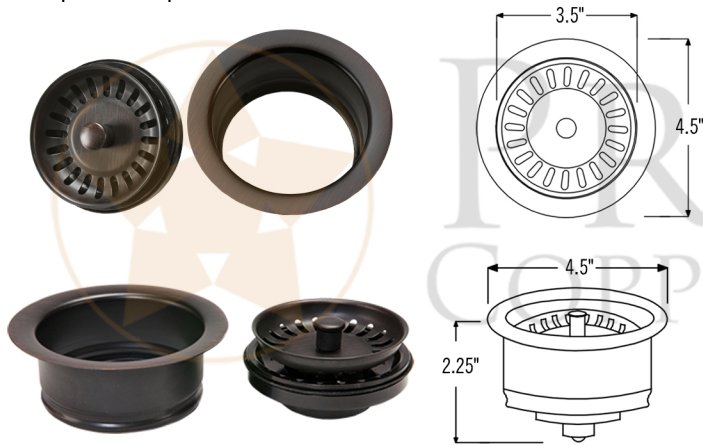

PACKAGE INCLUDES THE FOLLOWING ITEMS:

- * 35" Hammered Copper Kitchen Apron Single Basin Sink w/ Scroll Design (Model# KASDB35229S)
- * 3.5" Garbage Disposal Drain w/ Basket / ORB Finish (Model# D-130ORB)
- * Oil Rubbed Bronze Installation Silicone (Model# C900-ORB)
- * Copper Sink Wax (Model# W900-WAX)

* ORB: Oil Rubbed Bronze

SINK DETAILS (Model# KASDB35229S)

- * 35" Hammered Copper Kitchen Apron Single Basin Sink w/ Scroll Design
- * Color: Oil Rubbed Bronze
- * Outer Dimension: 35" x 22" x 9"
- * Inner Dimension: 33" x 19" x 9"
- * Rim: Left, Back, Right - 1" / Front - 2"
- * Drain Opening: 3.5" Standard
- * Material Gauge: 14
- * CODE / STANDARD COMPLIANCE: IAPMO / cUPC LISTED

* ORB: Oil Rubbed Bronze

DRAIN DETAILS (Model# D-130ORB)

- * 3.5" Deluxe Garbage Disposal Drain w/ Basket
- * Color: Oil Rubbed Bronze
- * Outer Dimension: 4.5" x 2.25"
- * Inner Dimension: 3.5"
- * Installation Type: Insinkerator Brand Compatible
- * Material: Brass
- * Prop 65 Compliant