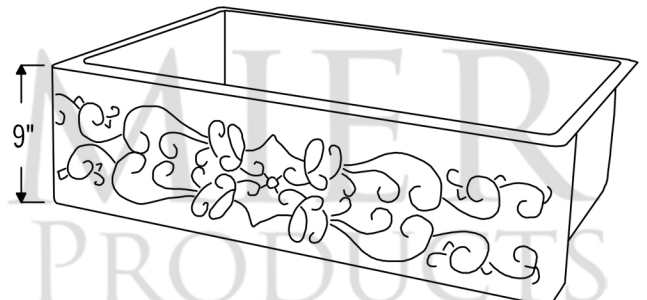

PACKAGE INCLUDES THE FOLLOWING ITEMS:

- * 35" Hammered Copper Kitchen Apron Single Basin Sink w/ Scroll Design (Model# KASDB35229S)
- * 3.5" Garbage Disposal Drain w/ Basket / ORB Finish (Model# D-130ORB)
- * Oil Rubbed Bronze Installation Silicone (Model# C900-ORB)
- * Copper Sink Wax (Model# W900-WAX)

* ORB: Oil Rubbed Bronze

SINK DETAILS (Model# KASDB35229S)

- * 35" Hammered Copper Kitchen Apron Single Basin Sink w/ Scroll Design
- * Color: Oil Rubbed Bronze
- * Outer Dimension: 35" x 22" x 9"
- * Inner Dimension: 33" x 19" x 9"
- * Rim: Left, Back, Right - 1" / Front - 2"
- * Drain Opening: 3.5" Standard
- * Material Gauge: 14
- * CODE / STANDARD COMPLIANCE: IAPMO / cUPC LISTED