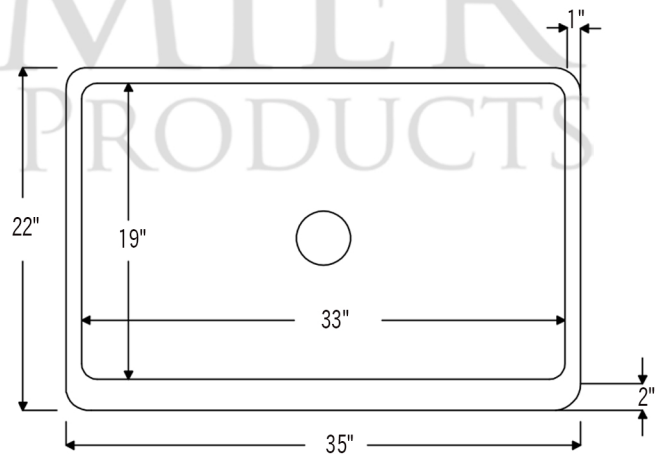

PACKAGE INCLUDES THE FOLLOWING ITEMS:

- * 35" Hammered Copper Kitchen Apron Single Basin Sink w/ Scroll Design (Model# KASDB35229S)
- * 3.5" Garbage Disposal Drain w/ Basket / ORB Finish (Model# D-130ORB)
- * Oil Rubbed Bronze Installation Silicone (Model# C900-ORB)
- * Copper Sink Wax (Model# W900-WAX)

* ORB: Oil Rubbed Bronze

SINK DETAILS (Model# KASDB35229S)

- * 35" Hammered Copper Kitchen Apron Single Basin Sink w/ Scroll Design
- * Color: Oil Rubbed Bronze
- * Outer Dimension: 35" x 22" x 9"
- * Inner Dimension: 33" x 19" x 9"
- * Rim: Left, Back, Right - 1" / Front - 2"
- * Drain Opening: 3.5" Standard
- * Material Gauge: 14
- * CODE / STANDARD COMPLIANCE: IAPMO / cUPC LISTED

* ORB: Oil Rubbed Bronze

DRAIN DETAILS (Model# D-130ORB)

- * 3.5" Deluxe Garbage Disposal Drain w/ Basket
- * Color: Oil Rubbed Bronze
- * Outer Dimension: 4.5" x 2.25"
- * Inner Dimension: 3.5"
- * Installation Type: Insinkerator Brand Compatible
- * Material: Brass
- * Prop 65 Compliant

PREMIER
COPPER PRODUCTS

SILICONE DETAILS (Model# C900-ORB)

- * Neutral Cure Installation Silicone
- * Size: 4.7 OZ
- * Matches a Variety of Different Styled Sinks and Drains

COPPER SINK WAX DETAILS (Model# W900-WAX)