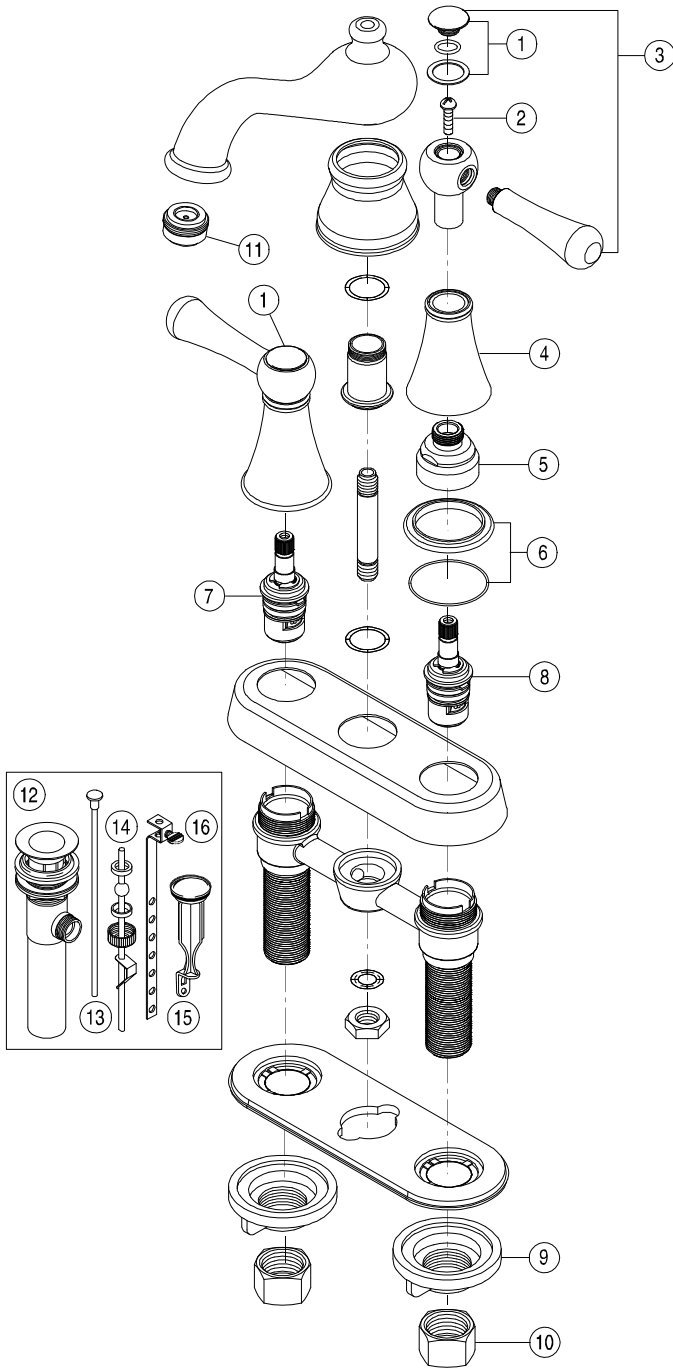

### Model 120143

Twin Lever Handle Lavatory Faucet  
Chrome Plated Finish  
With Brass Pop-Up  
1/2" IPS Connection

# SONOMA™

Model 120143

**Refer to Premier Faucet Parts List Sheet for part numbers and ordering information.**

For additional information contact Premier Faucet at 866-745-4010 or visit our website at [www.premierfaucet.com](http://www.premierfaucet.com)

# SONOMA™

*Refer to Premier Faucet Parts Schematic Sheet for parts diagram.*

INDEX	DESCRIPTION	MATERIAL	QTY	PART NO
1	SCREW COVER ASSY H & C SET	BRASS	1	994243
2	HANDLE SCREW	BRASS	2	994146
3	HANDLE ASSEMBLY	BRASS	2	994151
4	CANOPY	BRASS	2	994335
5	CANOPY	BRASS	2	994338
6	TRIM RING SET	BRASS	2	994458
7	CARTRIDGE - HOT	CERAMIC	1	994646
8	CARTRIDGE - COLD	CERAMIC	1	994647
9	LOCK NUT	PLASTIC	2	133836
10	COUPLING NUT	BRASS	2	133838
11	AERATOR	BRASS	1	144219
12	POP-UP ASSEMBLY	BRASS	1	124100
13	LIFT ROD	METAL	1	994603
14	BALL ROD ASSY	METAL/PLASTIC	1	133833
15	STOPPER	PLASTIC	1	015084
16	LIFT STRAP	METAL	1	133833