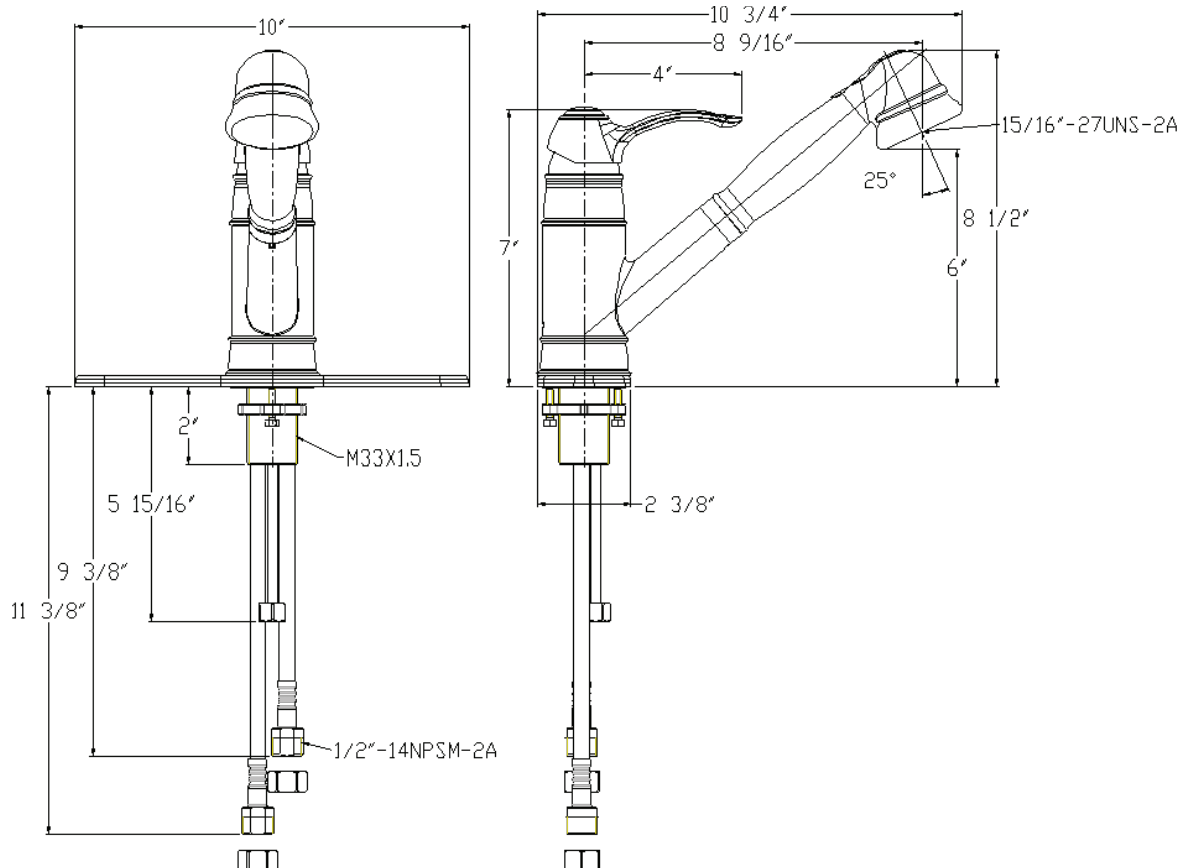

Description

- Deluxe Chrome Finish
- 1/2" IPS Connections
- Pull-Out Spout Sprayer
- Quality Brass Construction
- Single Handle Hot & Cold Control
- Wear Resistant Ceramic Disc Technology
- Detachable Deck Plate For One Hole Installation

Wellington™

Model 120439

Single Lever Handle Pull-Out
Kitchen Faucet

Chrome Plated Finish

Ceramic Cartridge

1/2" IPS Connection

For additional information contact Premier Faucet at 866-745-4010 or visit our website at www.premierfaucet.com