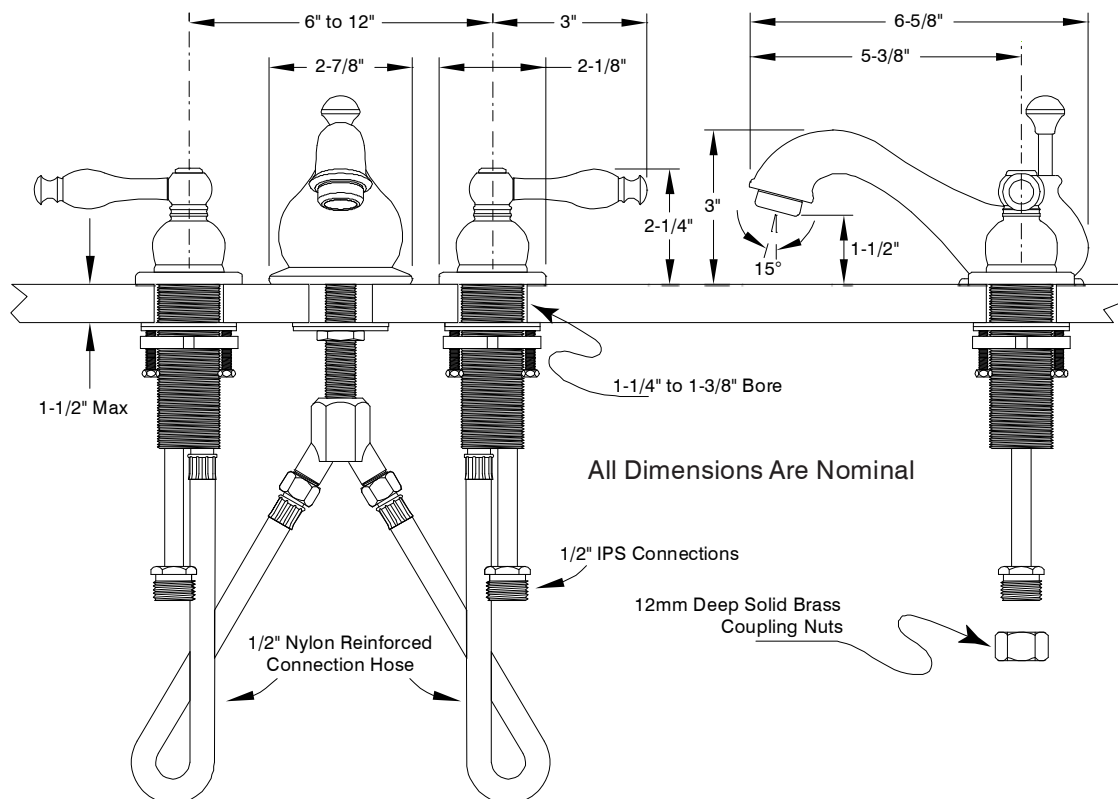

Description

- Twin lever handle teapot style widespread lavatory faucet
- Trouble-free brass frame ceramic cartridge
- Suitable for 6" to 12" on-center 3 hole installations
- Brushed nickel finish
- All brass construction
- Standard 1/2" IPS connections
- Includes optional white porcelain handle inserts
- Includes all brass pop-up with color matched trim

- Limited Lifetime Warranty
Refer to Premier Faucet warranty program for further details and restrictions.

Wellington™

Model 120134

Twin Lever Handle Widespread
Lavatory Faucet
Brushed Nickel Finish
With Brass Pop-Up
1/2" IPS Connection