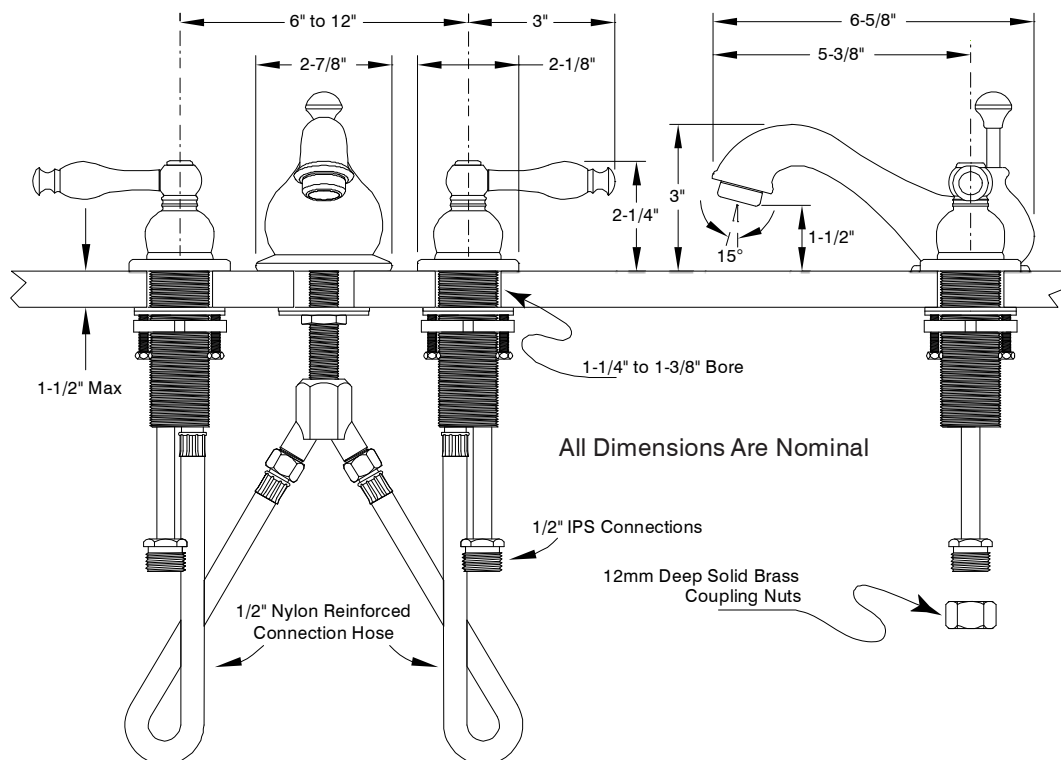

Description

- Twin lever handle teapot style widespread lavatory faucet
- EPA WaterSense compliant 1.5 GPM discharge
- Trouble-free brass frame ceramic cartridge
- Suitable for 6" to 12" on-center 3 hole installations
- Brushed nickel finish
- All brass construction
- Standard 1/2" IPS connections
- Includes optional white porcelain handle inserts
- Includes all brass pop-up with color matched trim

Wellington™

Performance

- Designed to provide 0.8 GPM min 20 PSI to 1.5 GPM max 60 PSI

Compliance

- Designed to comply with requirements of ASME A112.18.1
- Meets low lead requirements of NSF Standard- 61, Section- 9
- Meets low lead requirements of California Proposition- 65
- Complies with the requirements of the UPC (Uniform Plumbing Code)
- Complies with ADA (American With Disabilities Act)
- Meets or exceeds CSA B125
- EPA WaterSense requirements

Model 120586

Twin Lever Handle Widespread
WaterSense Lavatory Faucet
Brushed Nickel Finish
With Brass Pop-Up
1/2" IPS Connection

Listings

- IAPMO (International Association of Plumbing & Mechanical Officials)
- UPC (Uniform Plumbing Code)
- CSA (Canadian Standards Association)
- NSF Certified (National Sanitation Foundation)

Warranty

- Limited Lifetime Warranty
  Refer to Premier Faucet warranty program for further details and restrictions.

For additional information contact Premier Faucet at 866-745-4010 or visit our website at www.premierfaucet.com