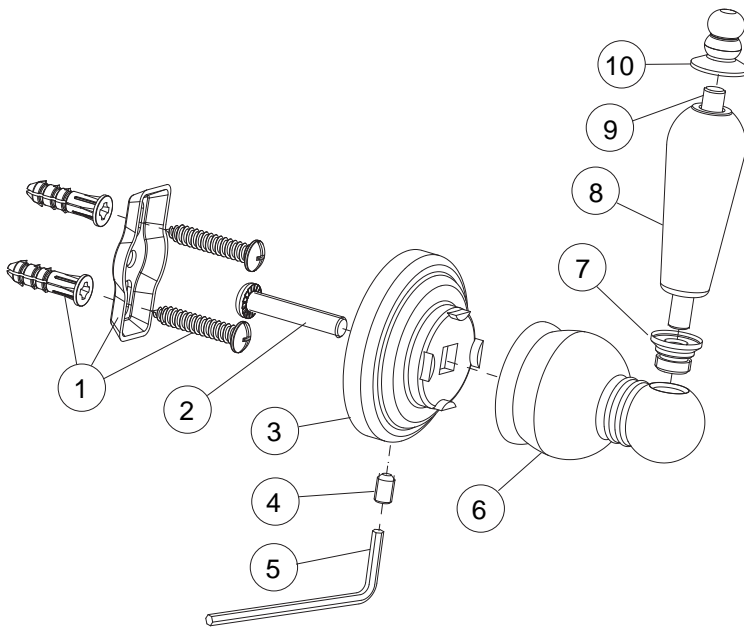

Description

- Teapot style single robe hook
- Oil rubbed bronze all metal construction
- Concealed screw mounting
- Mounting hardware includes screws and wall anchors
- Matches Premier Wellington faucet suite
- Teapot styling complements many faucet brands

Warranty

- Three Year Limited Warranty
Refer to Premier Faucet warranty program for further details and restrictions

Wellington™

Model 120039

Model 120039

Genuine Premier Wellington Accessory
Decorative Single Robe Hook
Oil Rubbed Bronze Finish

No	Part Name	Material	Qty.
1	MOUNTING KIT	PLASTIC / METAL	1
2	ATTACHMENT SCREW	STEEL	1
3	ESCUTCHEON	METAL	1
4	SET SCREW	STEEL	1
5	ALLEN WRENCH	STEEL	1
6	BRACKET	METAL	1
7	WASHER CUP	METAL	1
8	INSERT	PORCELAIN	1
9	SPINDLE	STEEL	1
10	FINIAL	METAL	1

All Dimensions Are Nominal