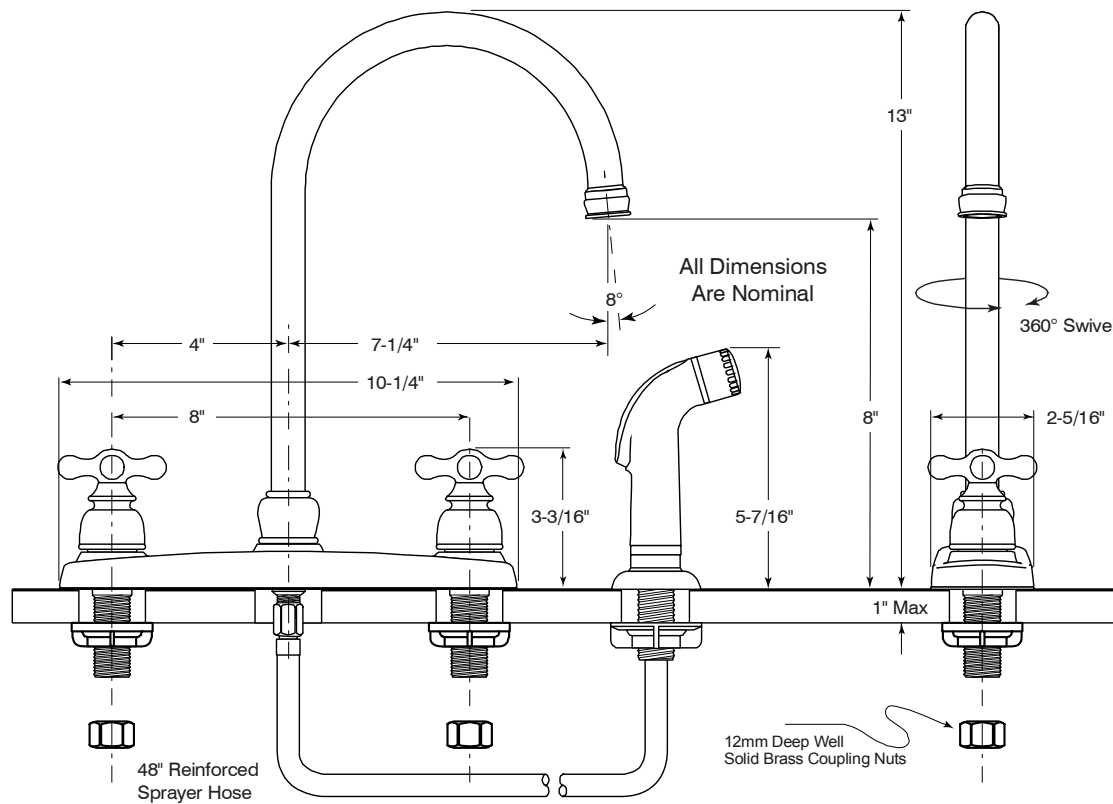

## Description

- Twin cross handle control
- Chrome plated metal housing
- Cast brass waterway
- 8" On-center installation
- Hi-rise, long reach spout
- 1/2" Brass IPS connections with brass coupling nuts
- Internal parts are interchangeable with genuine Delta® repair parts
- Includes plastic sprayer with 48" reinforced hose

## Model 118144

Twin Cross Handle Hi-Rise Spout  
Kitchen Faucet  
Chrome Plated Finish  
With Sprayer  
1/2" IPS Connection

For additional information contact Premier Faucet at 866-745-4010 or visit our website at [www.premierfaucet.com](http://www.premierfaucet.com)