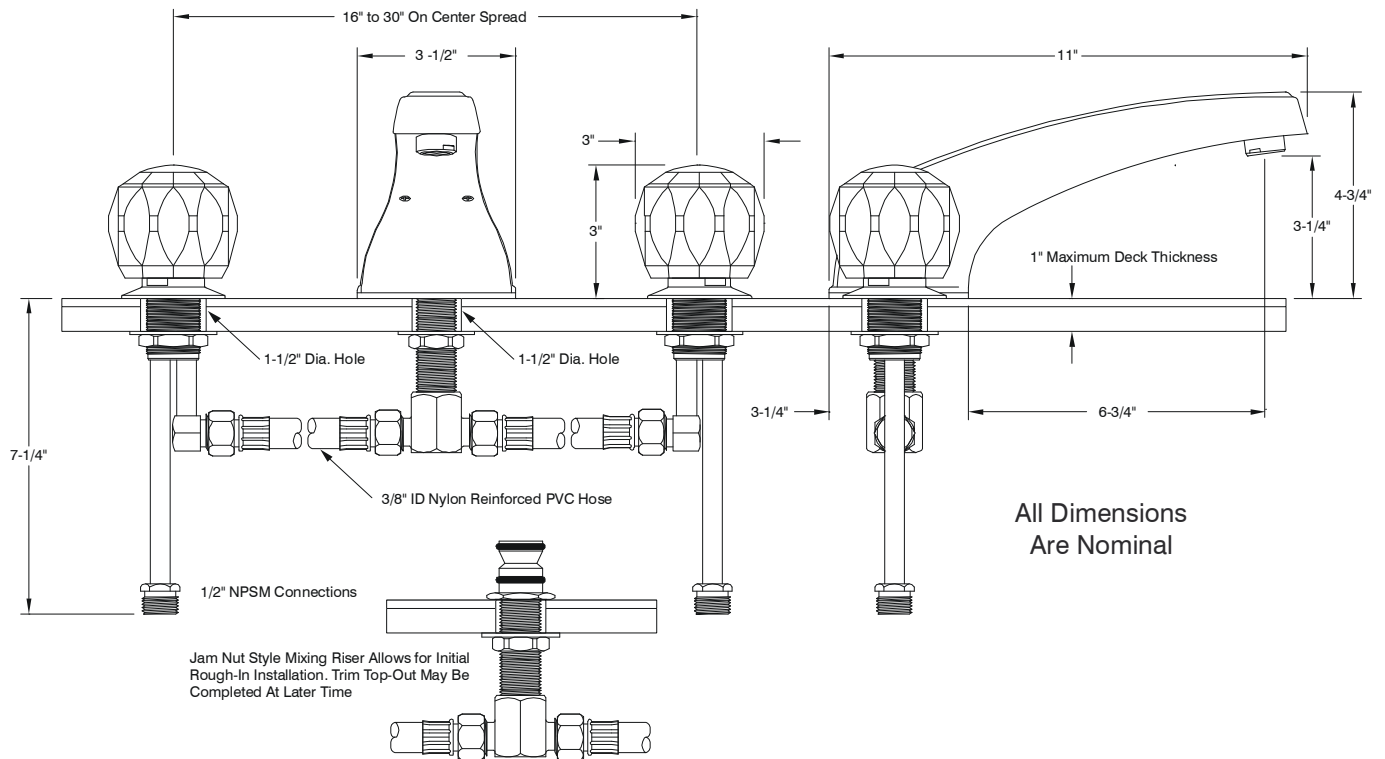

## Description

- Twin acrylic handle deck mounted roman tub set
- Chrome plated all metal housing
- Forged brass control valves & mixing Riser
- Copper tube waterway risers
- 16" to 30" On-center spread
- Long Reach Spout
- 1/2" Brass IPS connections with brass coupling nuts
- Internal parts are interchangeable with genuine Delta® repair parts
- Nylon reinforced hose assemblies with brass connections

## Model 118120

Twin Acrylic Handle Widespread  
Roman Tub Valve  
Chrome Plated Finish  
1/2" IPS Connection

For additional information contact Premier Faucet at 866-745-4010 or visit our website at [www.premierfaucet.com](http://www.premierfaucet.com)