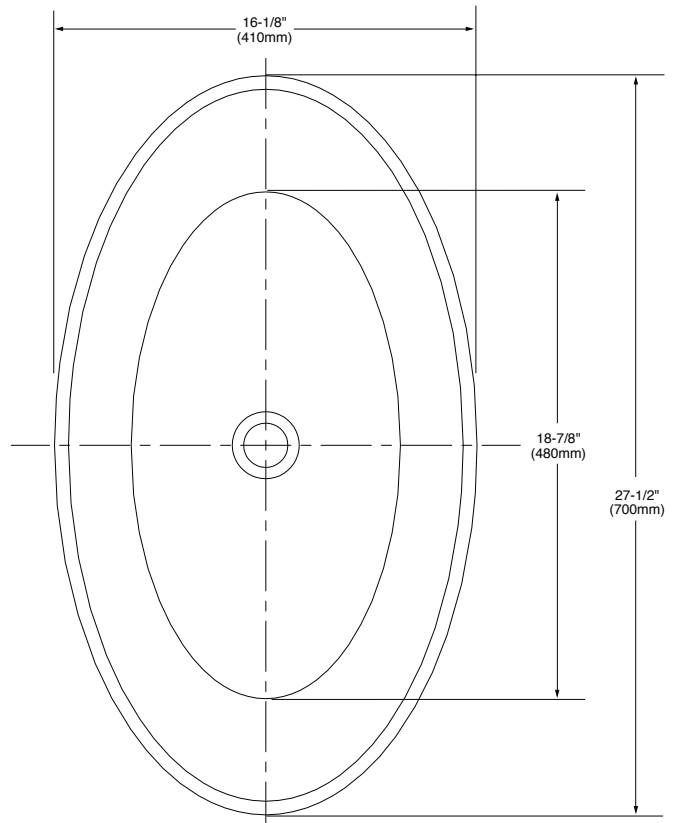

### EQUILITY OVAL ABOVE-COUNTER BASIN, MODEL 15130

- Simple, versatile design
- Fire clay construction
- Available in White only
- For use with grid drain
- Made in Italy

#### Nominal Dimensions:

16-1/8" x 27-1/2" (410 x 700mm)  
3-15/16" depth (100mm)

Fixture Dimensions conform to ASME Standard  
A112.19.9

#### To Be Specified

- Faucet:
- Faucet Finish:
- Supplies:
- 1-1/4" Trap:
- Nipple:

#### NOTES:

★ DIMENSIONS SHOWN FOR LOCATION OF SUPPLIES AND "P" TRAP ARE SUGGESTED.

▲ FOR COUNTERTOP CUTOUT, REFER TO INSTALLATION INSTRUCTIONS SUPPLIED WITH LAVATORY. FITTINGS NOT INCLUDED AND MUST BE ORDERED SEPARATELY.