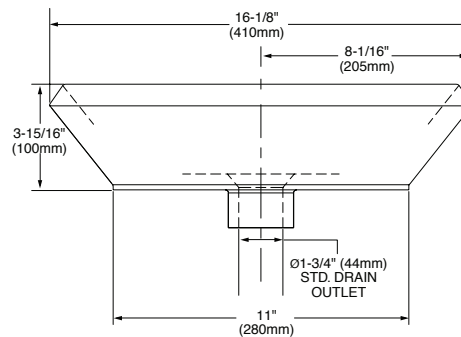

#### Nominal Dimensions:

16-1/8" x 27-1/2" (410 x 700mm)  
3-15/16" depth (100mm)

Fixture Dimensions conform to ASME Standard  
A112.19.9

#### To Be Specified

- Faucet:
- Faucet Finish:
- Supplies:
- 1-1/4" Trap:
- Nipple:

#### NOTES:

★ DIMENSIONS SHOWN FOR LOCATION OF SUPPLIES AND "P" TRAP ARE SUGGESTED.

▲ FOR COUNTERTOP CUTOUT, REFER TO INSTALLATION INSTRUCTIONS SUPPLIED WITH LAVATORY. FITTINGS NOT INCLUDED AND MUST BE ORDERED SEPARATELY.

IMPORTANT: Dimensions of fixtures are nominal and may vary within the range of tolerances established by ASME Standard A112.19.9. These measurements are subject to change or cancellation. No responsibility is assumed for use of superseded or voided pages.