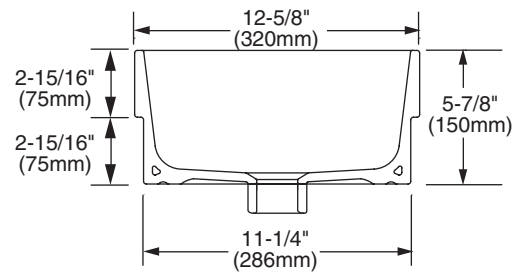

❖ 15110 - Petite Square Basin

- Simple, versatile design
- Fire clay construction
- Designed as an above counter or semi-recessed
- For use with grid drain
- Made in Italy

Nominal Dimensions:

12-5/8" x 12-5/8" x 5-7/8"
(320 x 320 x 150mm)

Basin Colors:

White
001

Biscuit
071

ROUGH IN DIAGRAM SHOWN
ON REVERSE SIDE

NOTES:

FOR COUNTERTOP CUTOUT, REFER TO INSTALLATION INSTRUCTIONS SUPPLIED WITH LAVATORY.
FITTINGS NOT INCLUDED AND MUST BE ORDERED SEPARATELY.

IMPORTANT: Dimensions of fixtures are nominal and may vary within the range of tolerances established by applicable ASME standards.
These measurements are subject to change or cancellation. No responsibility is assumed for use of superseded or voided pages.