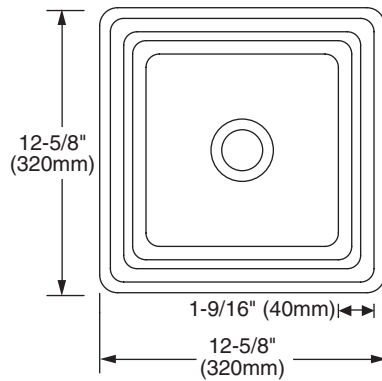

❖ 15110 - Petite Square Basin

- Simple, versatile design
- Fire clay construction
- Designed as an above counter or semi-recessed
- For use with grid drain
- Made in Italy

Nominal Dimensions:

12-5/8" x 12-5/8" x 5-7/8"
(320 x 320 x 150mm)

Basin Colors:

White
001

Biscuit
071

ROUGH IN DIAGRAM SHOWN
ON REVERSE SIDE

NOTES:

FOR COUNTERTOP CUTOUT, REFER TO INSTALLATION INSTRUCTIONS SUPPLIED WITH LAVATORY.
FITTINGS NOT INCLUDED AND MUST BE ORDERED SEPARATELY.

IMPORTANT: Dimensions of fixtures are nominal and may vary within the range of tolerances established by applicable ASME standards.
These measurements are subject to change or cancellation. No responsibility is assumed for use of superseded or voided pages.