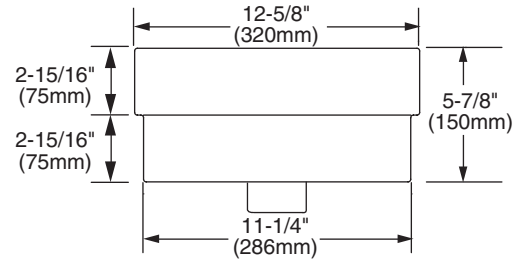

❖ 15110 - Petite Square Basin

- Simple, versatile design
- Fire clay construction
- Designed as an above counter or semi-recessed
- For use with grid drain
- Made in Italy

Nominal Dimensions:

12-5/8" x 12-5/8" x 5-7/8"
(320 x 320 x 150mm)

Basin Colors:

White
001

Biscuit
071

ROUGH IN DIAGRAM SHOWN
ON REVERSE SIDE

NOTES:

FOR COUNTERTOP CUTOUT, REFER TO INSTALLATION INSTRUCTIONS SUPPLIED WITH LAVATORY.
FITTINGS NOT INCLUDED AND MUST BE ORDERED SEPARATELY.

IMPORTANT: Dimensions of fixtures are nominal and may vary within the range of tolerances established by applicable ASME standards.
These measurements are subject to change or cancellation. No responsibility is assumed for use of superseded or voided pages.