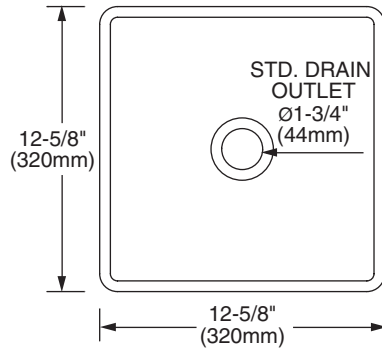

❖ 15110 - Petite Square Basin

- Simple, versatile design
- Fire clay construction
- Designed as an above counter or semi-recessed
- For use with grid drain
- Made in Italy

Nominal Dimensions:

12-5/8" x 12-5/8" x 5-7/8"
(320 x 320 x 150mm)

Basin Colors:

White
001

Biscuit
071

ROUGH IN DIAGRAM SHOWN
ON REVERSE SIDE

NOTES:

FOR COUNTERTOP CUTOUT, REFER TO INSTALLATION INSTRUCTIONS SUPPLIED WITH LAVATORY.
FITTINGS NOT INCLUDED AND MUST BE ORDERED SEPARATELY.

IMPORTANT: Dimensions of fixtures are nominal and may vary within the range of tolerances established by applicable ASME standards.
These measurements are subject to change or cancellation. No responsibility is assumed for use of superseded or voided pages.