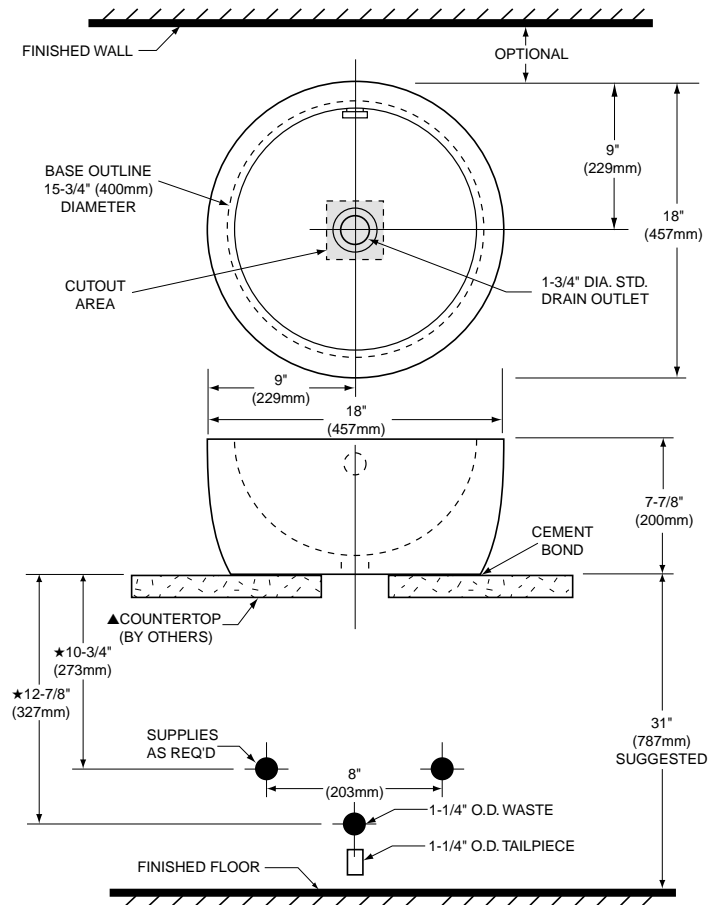

GIRO ABOVE-COUNTER BASIN, MODEL 15090

- Contemporary round basin design
- Vitreous china construction
- Available in white only
- Concealed rear overflow with chrome cover
- Less fittings deck (counter- or wall-mounted fittings)
- Made in Italy

Nominal Overall Dimensions:
18" diameter x 7-7/8" (457 x 200mm)

Bowl Inside Dimensions:
14-1/2" (368mm) diameter
6" (152mm) depth

**Fixture Dimensions conform to ANSI Standard
A112.19.2M**

To Be Specified

- Faucet:
- Faucet Finish:
- Supplies:
- 1-1/4" Trap:
- Nipple:

NOTES:

- ★ DIMENSIONS SHOWN FOR LOCATION OF SUPPLIES AND "P" TRAP ARE SUGGESTED.
- ▲ FOR COUNTERTOP CUTOUT, REFER TO INSTALLATION INSTRUCTIONS SUPPLIED WITH LAVATORY.

FITTINGS NOT INCLUDED AND MUST BE ORDERED SEPARATELY.

IMPORTANT: Dimensions of fixtures are nominal and may vary within the range of tolerances established by ANSI Standard A112.19.2M.

These measurements are subject to change or cancellation. No responsibility is assumed for use of superseded or voided pages.