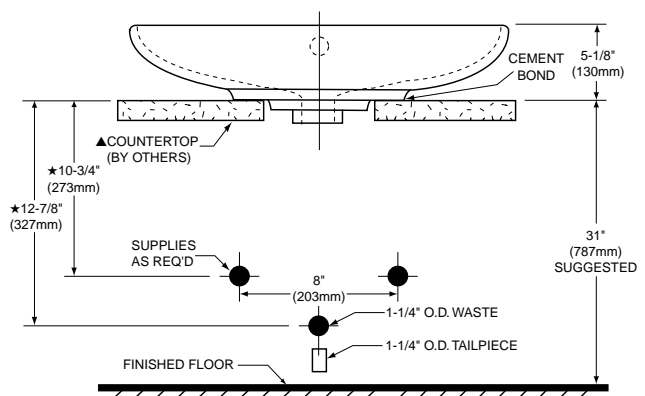

Nominal Overall Dimensions:

24-3/4" x 18-1/2" x 7-1/4" (629 x 470 x 184mm)

Bowl Inside Dimensions:

23" (584mm) wide

14" (356mm) front to back

5" (127mm) depth

Fixture Dimensions conform to ANSI Standard
A112.19.2M

To Be Specified

- Faucet:
- Faucet Finish:
- Supplies:
- 1-1/4" Trap:
- Nipple:

NOTES:

★ DIMENSIONS SHOWN FOR LOCATION OF SUPPLIES AND "P" TRAP ARE SUGGESTED.

▲ FOR COUNTERTOP CUTOUT, REFER TO INSTALLATION INSTRUCTIONS SUPPLIED WITH LAVATORY.

FITTINGS NOT INCLUDED AND MUST BE ORDERED SEPARATELY.

IMPORTANT: Dimensions of fixtures are nominal and may vary within the range of tolerances established by ANSI Standard A112.19.2M.

These measurements are subject to change or cancellation. No responsibility is assumed for use of superseded or voided pages.