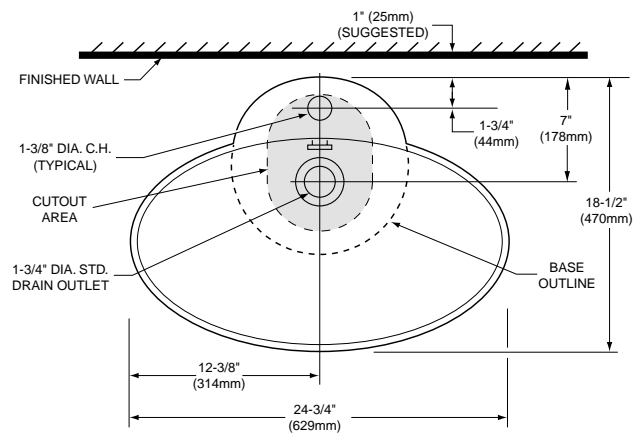

Nominal Overall Dimensions:

24-3/4" x 18-1/2" x 7-1/4" (629 x 470 x 184mm)

Bowl Inside Dimensions:

23" (584mm) wide

14" (356mm) front to back

5" (127mm) depth

Fixture Dimensions conform to ANSI Standard
A112.19.2M

To Be Specified

- Faucet:
- Faucet Finish:
- Supplies:
- 1-1/4" Trap:
- Nipple:

NOTES:

★ DIMENSIONS SHOWN FOR LOCATION OF SUPPLIES AND "P" TRAP ARE SUGGESTED.

▲ FOR COUNTERTOP CUTOUT, REFER TO INSTALLATION INSTRUCTIONS SUPPLIED WITH LAVATORY.

FITTINGS NOT INCLUDED AND MUST BE ORDERED SEPARATELY.

IMPORTANT: Dimensions of fixtures are nominal and may vary within the range of tolerances established by ANSI Standard A112.19.2M.

These measurements are subject to change or cancellation. No responsibility is assumed for use of superseded or voided pages.