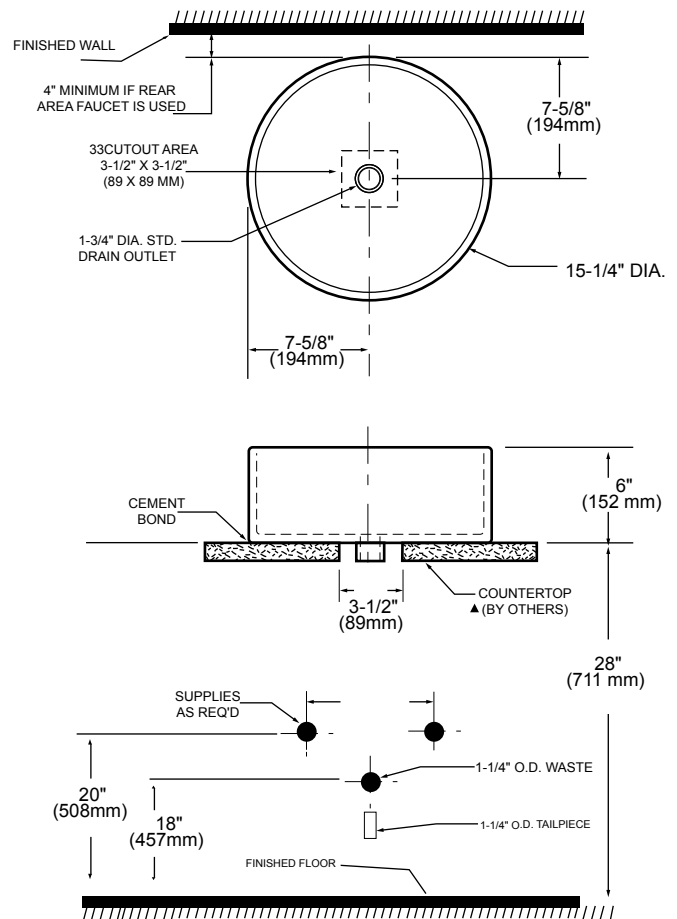

SEMPlice ROUND ABOVE-COUNTER BASIN MODEL 15140

- Pure geometric shape with an elegant thin appearance
- Above counter lavatory for countertop application only
- Fine fire clay construction
- Center drain
- Co-ordinates with Porcher's Alfiere Basin Monoblock faucet

Nominal Overall Dimensions:
15-1/4" diameter x 6" height
(387mm, 152mm)

Bowl Inside Dimensions:
14-1/4" (362mm) wide
14-1/4" (362mm) front to back
5" (127mm) depth

Fixture Dimensions conform to ANSI Standard
A112.19.9M

To Be Specified

Faucet:
Faucet Finish:
Supplies:
1-1/4" Trap:
Nipple:

NOTES:

DIMENSIONS SHOWN FOR LOCATION OF SUPPLIES AND "P" TRAP ARE SUGGESTED. FOR COUNTERTOP CUTOUT, REFER TO INSTALLATION INSTRUCTIONS SUPPLIED WITH LAVATORY.

FITTINGS NOT INCLUDED AND MUST BE ORDERED SEPARATELY.

IMPORTANT: Dimensions of fixtures are nominal and may vary within the range of tolerances established by ANSI Standard A112.19.9M.

These measurements are subject to change or cancellation. No responsibility is assumed for use of superseded or voided pages.