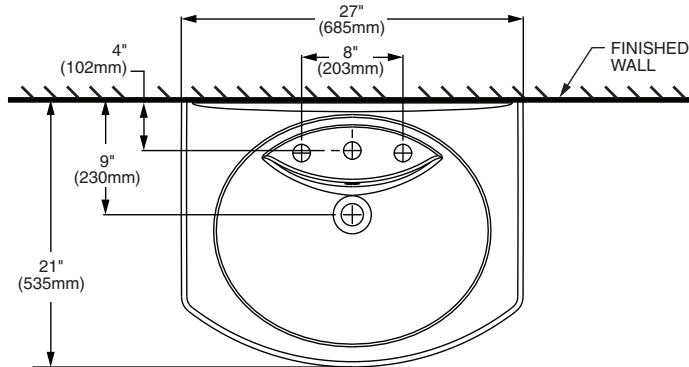

Nominal Dimensions:

27" x 21" x 36"
(685mm x 535mm x 915mm)
36-1/2" (927mm) to highest point on backsplash
Open Back Pedestal

Bowl Inside Dimensions:

21-1/2" (546mm) wide
12-3/4" (325mm) front to back
5-1/2" (140mm) depth

Pedestal Lavatory Colors:

White
001

Kit Components:

- ❖ 20040-01 Lavatory - center hole
- ❖ 20040-03 Lavatory - 8" center holes
- ❖ 21000 Pedestal base only
- ❖ 84040 Chrome towel bar

Towel Bar Colors:

Chrome
100

NOTES:
DIMENSIONS SHOWN FOR LOCATION OF SUPPLIES AND "P" TRAP ARE SUGGESTED.
PROVIDE SUITABLE REINFORCEMENT FOR ALL WALL SUPPORTS.
SLAB/PEDESTAL ANCHORS AND MOUNTING FEATURES TO BE FURNISHED BY OTHERS.
FITTINGS NOT INCLUDED AND MUST BE ORDERED SEPARATELY.
INSTALLATION INSTRUCTIONS SUPPLIED WITH LAVATORY.

IMPORTANT: Dimensions of fixtures are nominal and may vary within the range of tolerances established by applicable ASME standards. These measurements are subject to change or cancellation. No responsibility is assumed for use of superseded or voided pages.