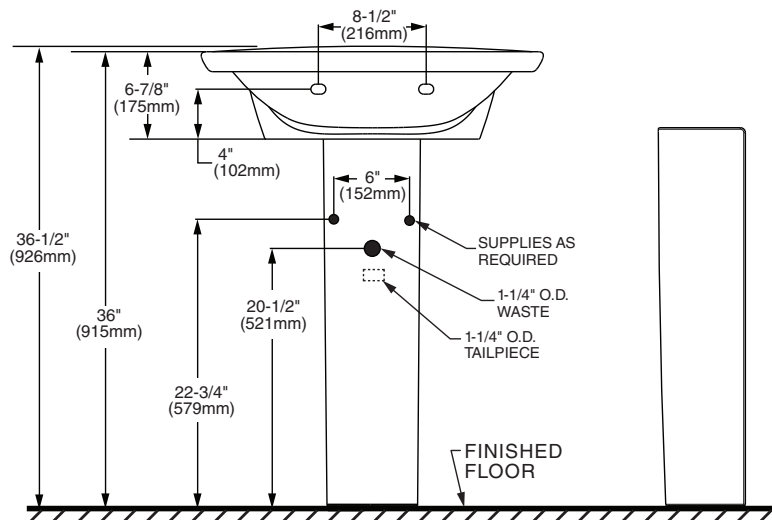

Nominal Dimensions:

27" x 21" x 36"
(685mm x 535mm x 915mm)
36-1/2" (927mm) to highest point on backsplash
Open Back Pedestal

Bowl Inside Dimensions:

21-1/2" (546mm) wide
12-3/4" (325mm) front to back
5-1/2" (140mm) depth

Pedestal Lavatory Colors:

White
001

Kit Components:

- ❖ 20040-01 Lavatory - center hole
- ❖ 20040-03 Lavatory - 8" center holes
- ❖ 21000 Pedestal base only
- ❖ 84040 Chrome towel bar

Towel Bar Colors:

Chrome
100

NOTES:
DIMENSIONS SHOWN FOR LOCATION OF SUPPLIES AND "P" TRAP ARE SUGGESTED.
PROVIDE SUITABLE REINFORCEMENT FOR ALL WALL SUPPORTS.
SLAB/PEDESTAL ANCHORS AND MOUNTING FEATURES TO BE FURNISHED BY OTHERS.
FITTINGS NOT INCLUDED AND MUST BE ORDERED SEPARATELY.
INSTALLATION INSTRUCTIONS SUPPLIED WITH LAVATORY.

IMPORTANT: Dimensions of fixtures are nominal and may vary within the range of tolerances established by applicable ASME standards. These measurements are subject to change or cancellation. No responsibility is assumed for use of superseded or voided pages.