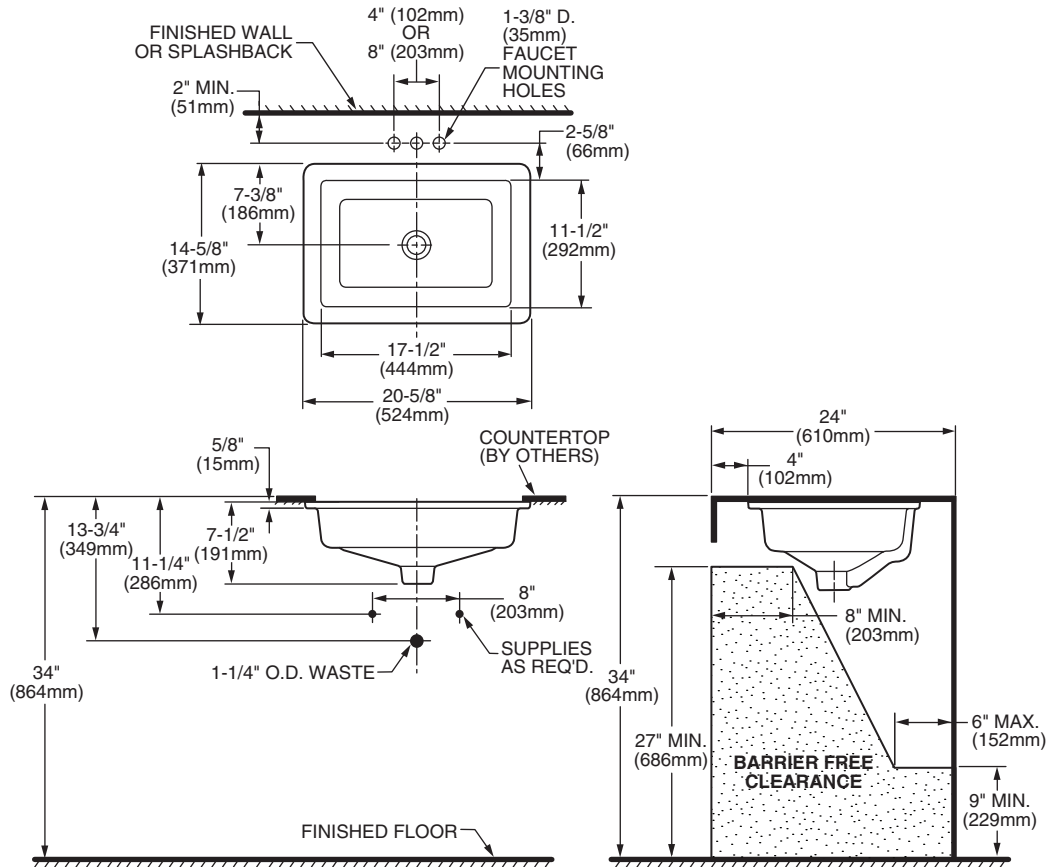

### Nominal Overall Dimensions:

20-5/8" x 14-5/8" x 7-1/2" (524 x 372 x 191mm)

### Bowl Inside Dimensions:

17-1/2" (444mm) wide

11-1/2" (292mm) front to back

5-1/2" (140mm) depth

### NOTES:

DIMENSIONS SHOWN FOR LOCATION OF SUPPLIES AND "P" TRAP ARE SUGGESTED.  
OVERFLOW CHANNEL NEEDS TO BE INSTALLED FACING THE BACK WALL TO ENSURE COMPLIANCE TO ADA STANDARDS.  
UNDERCOUNTER MOUNTING KIT AND INSTALLATION INSTRUCTIONS SUPPLIED WITH LAVATORY  
FITTINGS NOT INCLUDED AND MUST BE ORDERED SEPARATELY.

IMPORTANT: Dimensions of fixtures are nominal and may vary within the range of tolerances established by applicable ASME standards.  
These measurements are subject to change or cancellation. No responsibility is assumed for use of superseded or voided pages.